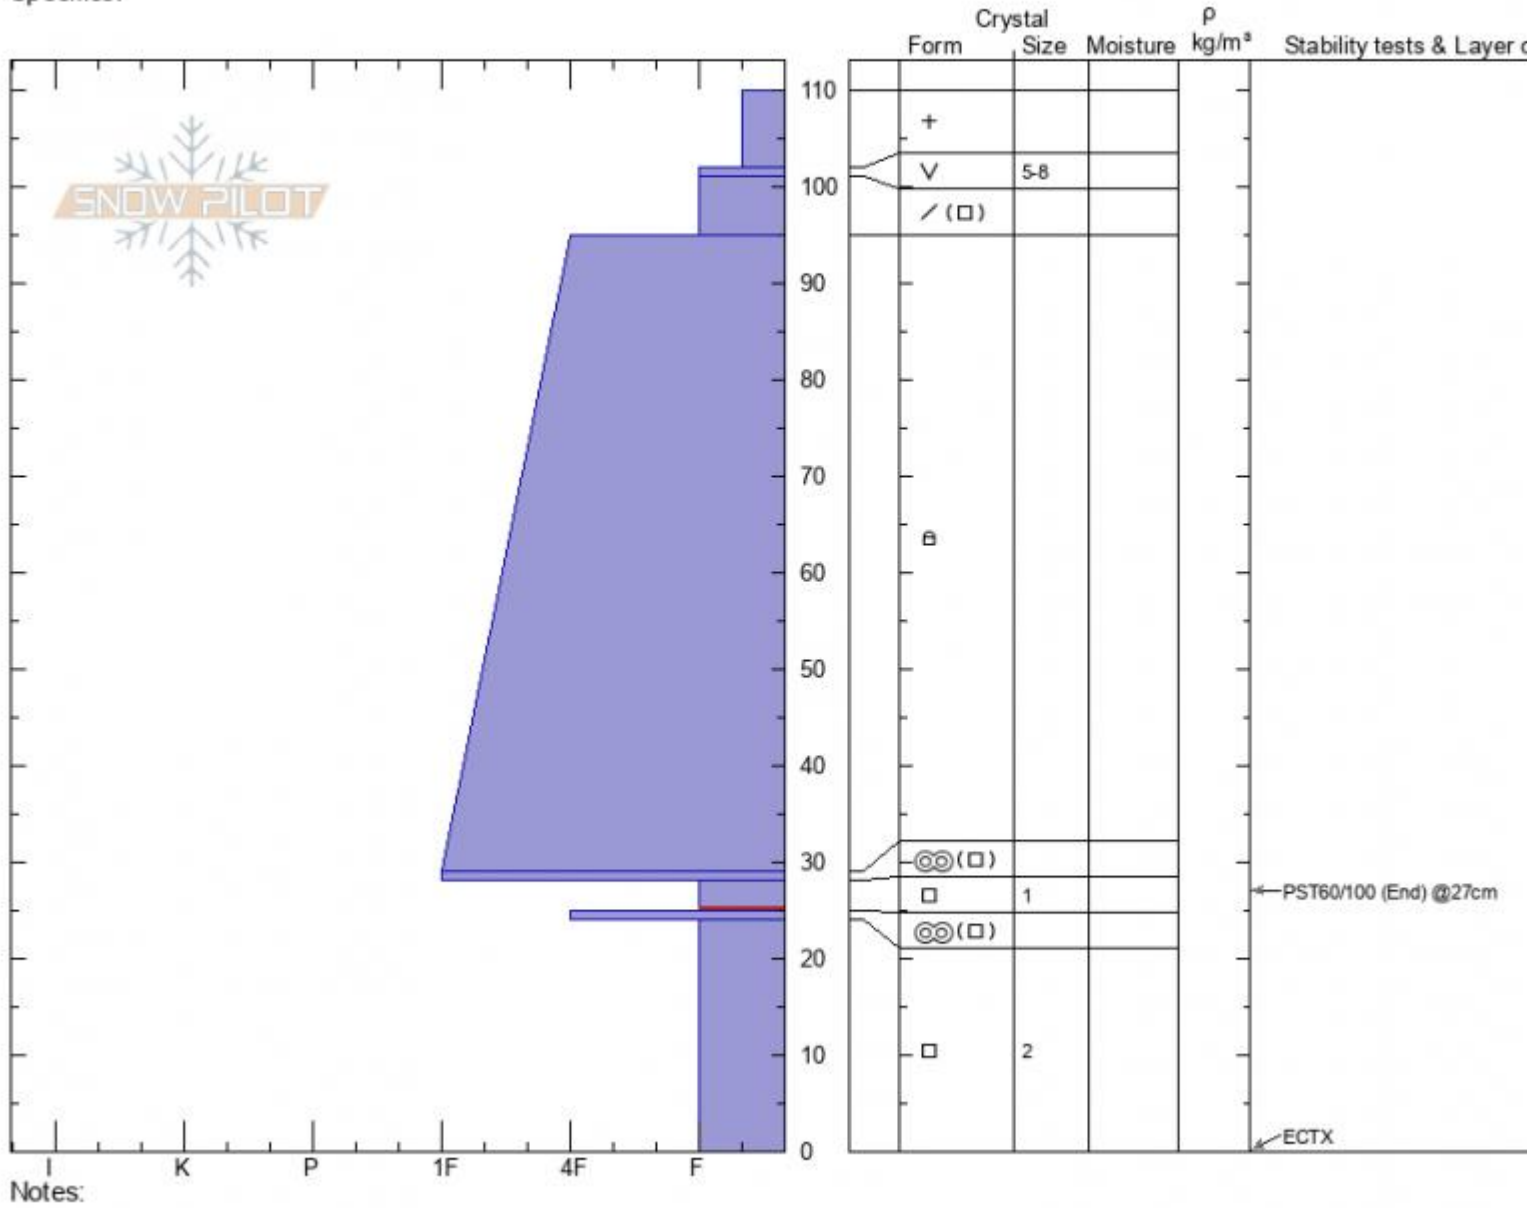

Wilderness Boundary  
 Madison Range-S  
 MT  
 Elevation: 8800 ft  
 Aspect: 230°  
 Specifics:

Ian Hoyer  
 01/19/2022 - 11:30am  
 Co-ord: 44.97677N, -111.35962W  
 Slope Angle: 25°  
 Wind Loading:

Stability: **Very Good**  
 Air Temperature:  
 Sky Cover: **OVC**  
 Precipitation: **S1**  
 Wind: **Calm**

HS:110 Layer Notes:  
 PF: 25 28-25cm: Problematic layer

Advisory Region  
 Southern Madison  
 Longitude  
 -111.27W  
 Latitude  
 45.06N  
 Southern Madison, 2022-01-19