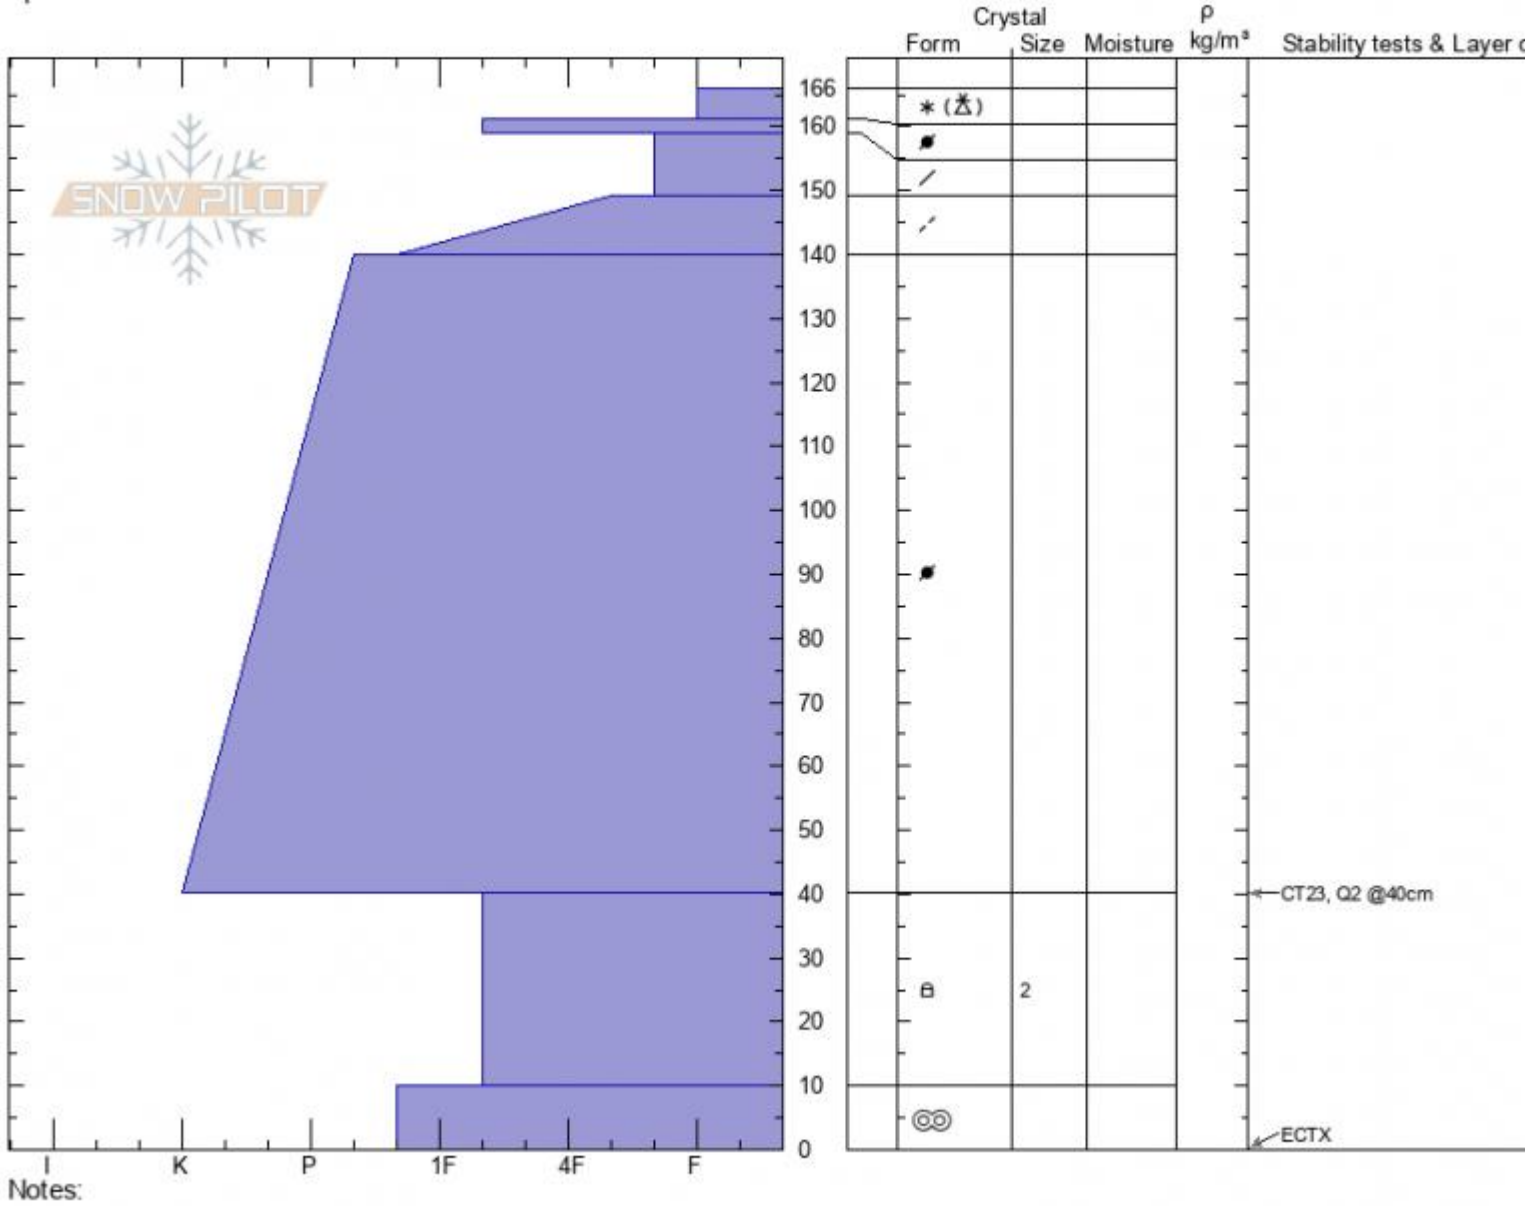

Skyline Ridge
Madison Range-S
MT
 Elevation: **9349 ft**
 Aspect: **95°**
 Specifics:

Alex Marienthal
 01/14/2022 - 1:30am
 Co-ord: **44.88833N, -111.18321W**
 Slope Angle: **17°**
 Wind Loading:

Stability: **Good**
 Air Temperature: **-4°C**
 Sky Cover: **CLR**
 Precipitation: **NO**
 Wind: **Calm**

HS: **166** Layer Notes:
 PF: **30** 40-10cm: **Problematic layer**

Advisory Region
 Southern Madison
 Longitude
 -111.23W
 Latitude
 44.92N
 Southern Madison, 2022-01-15