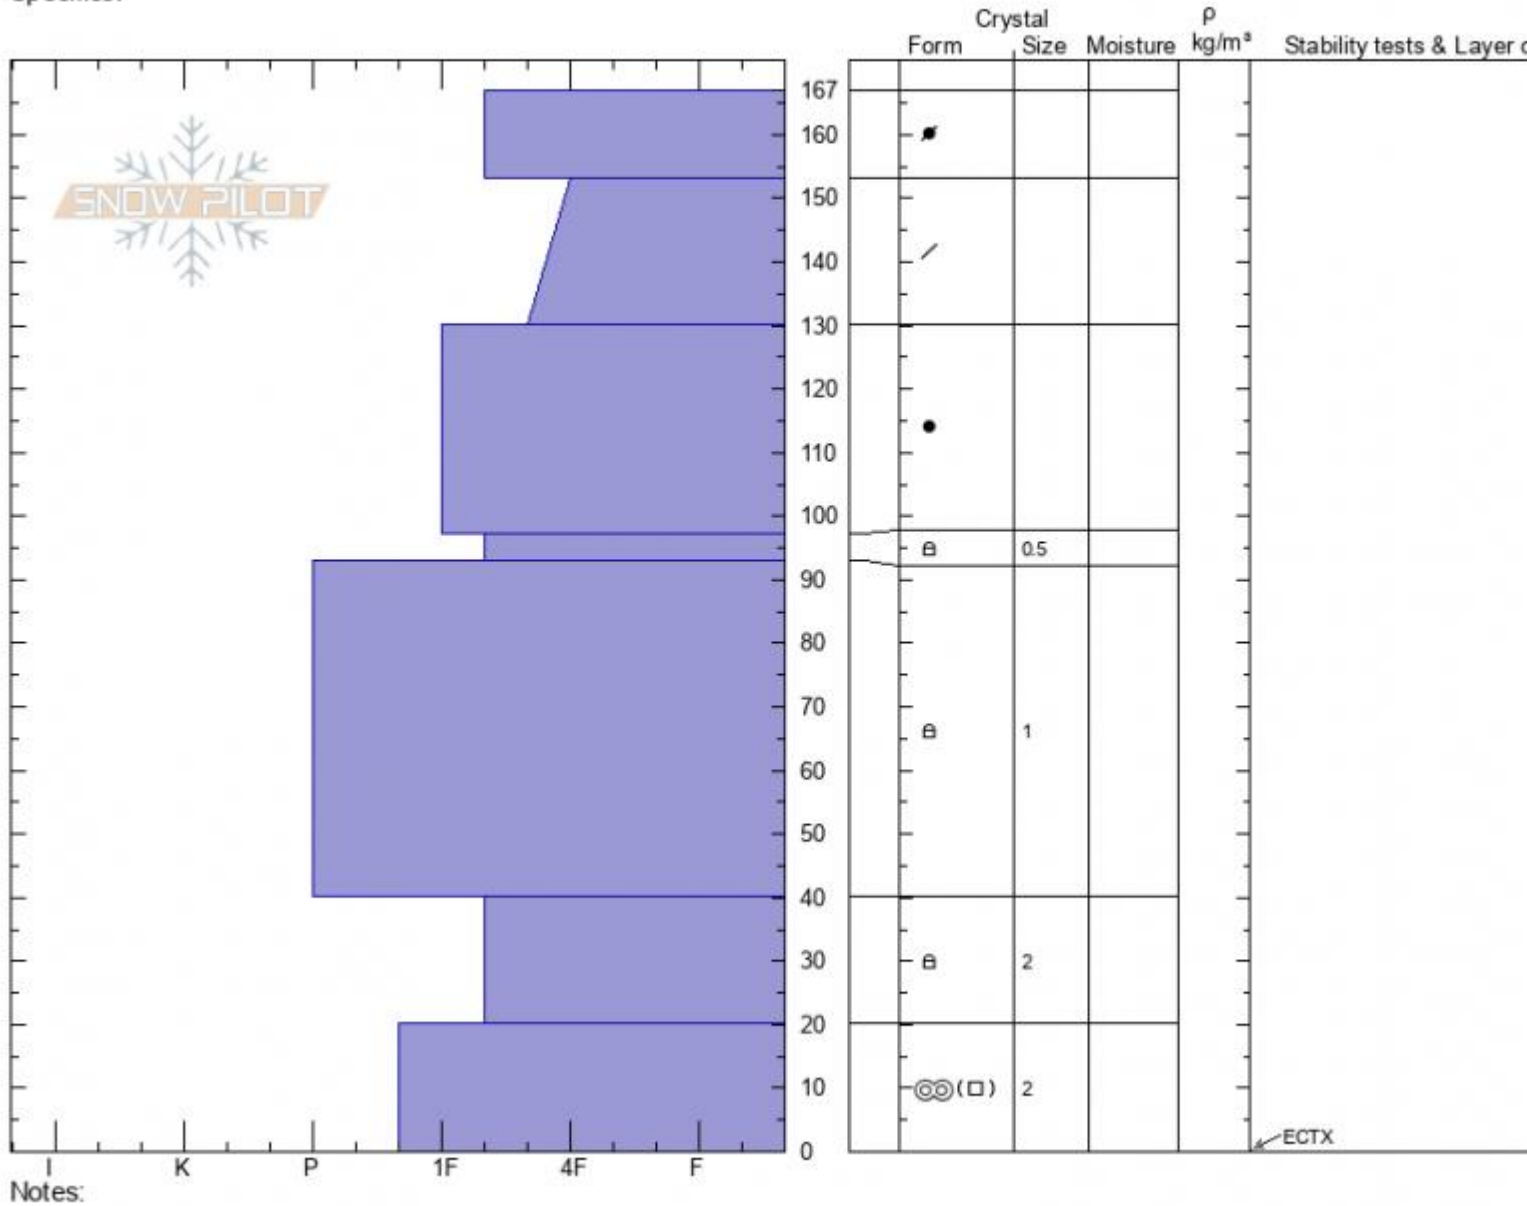

**McAtee Basin**  
**Madison Range-N**  
**MT**  
 Elevation: **9200 ft**  
 Aspect: **125°**  
 Specifics:

**Ian Hoyer**  
**01/13/2022 - 12:00pm**  
 Co-ord: **45.18340N, -111.44251W**  
 Slope Angle: **27°**  
 Wind Loading: **no**

Stability: **Good**  
 Air Temperature:  
 Sky Cover: **OVC**  
 Precipitation: **NO**  
 Wind: **Calm**

HS: **167**    Layer Notes:  
 40-20cm: **Problematic layer**

Advisory Region  
 Northern Madison  
 Longitude  
 -111.38W  
 Latitude  
 45.17N  
 Northern Madison, 2022-01-15