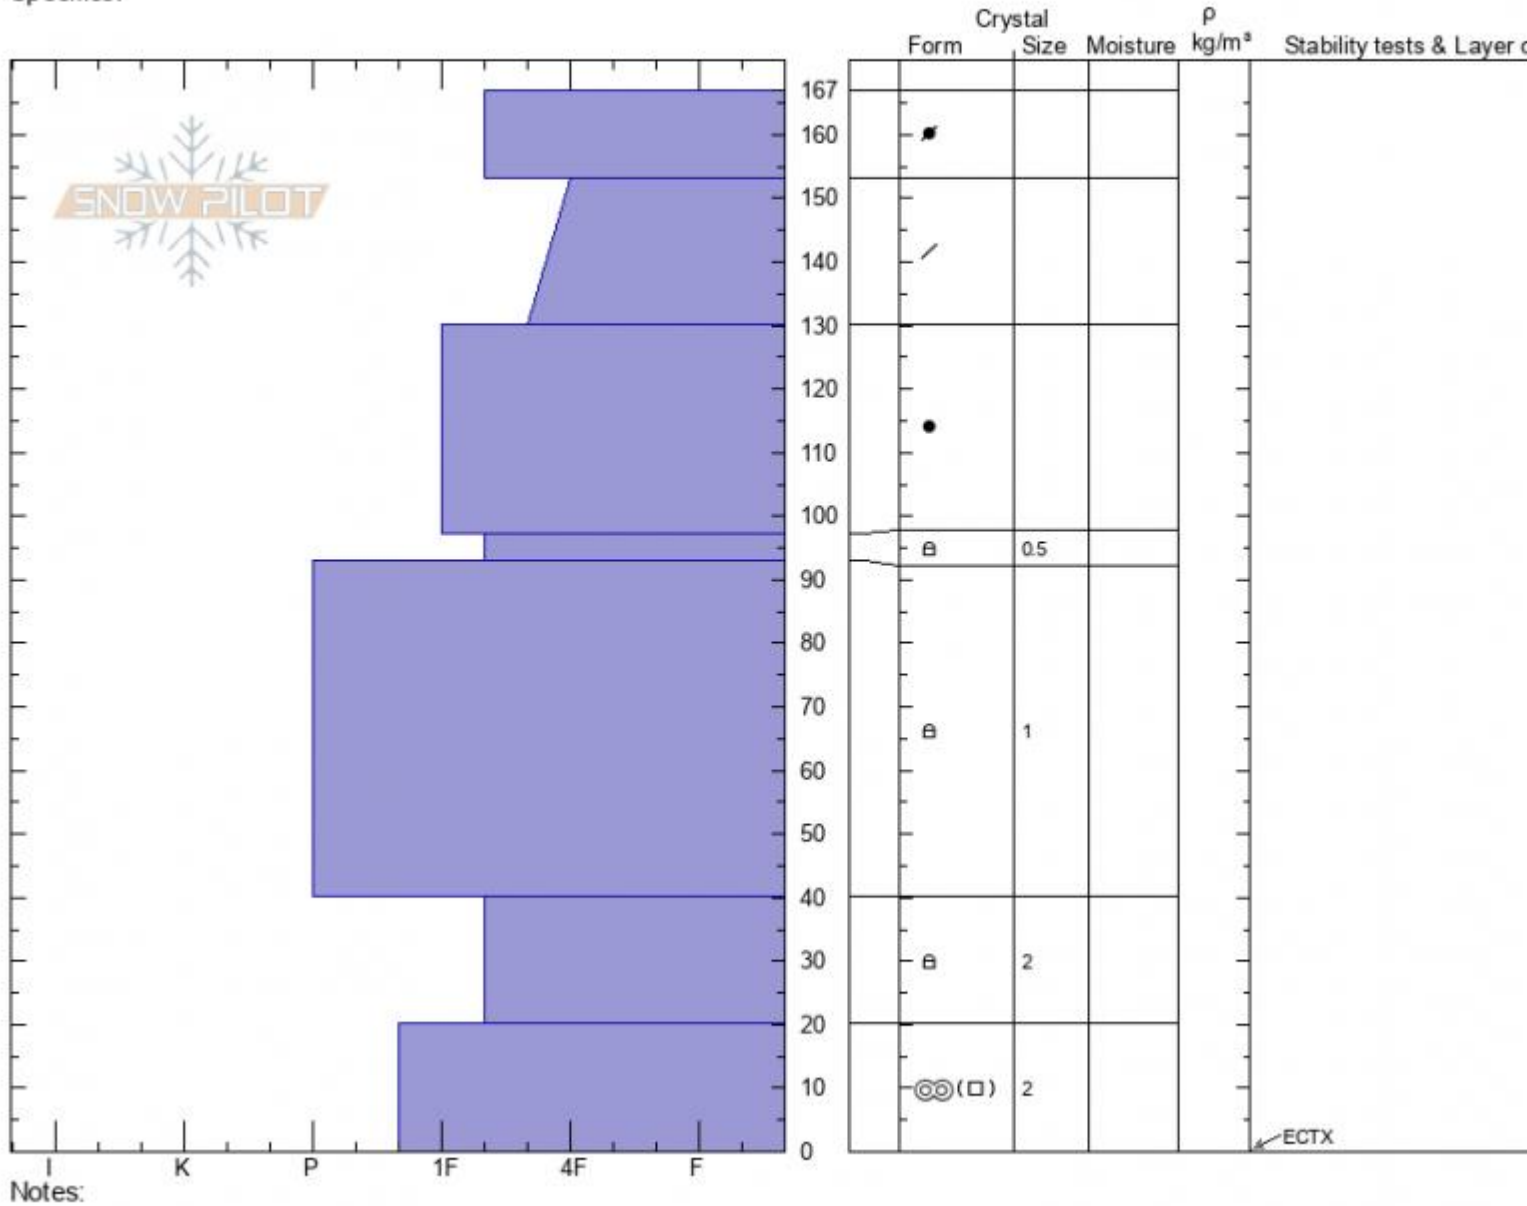

**McAtee Basin**  
**Madison Range-N**  
**MT**  
 Elevation: **9200 ft**  
 Aspect: **125°**  
 Specifics:

**Ian Hoyer**  
**01/13/2022 - 12:00pm**  
 Co-ord: **45.18340N, -111.44251W**  
 Slope Angle: **27°**  
 Wind Loading: **no**

Stability: **Good**  
 Air Temperature:  
 Sky Cover: **OVC**  
 Precipitation: **NO**  
 Wind: **Calm**

HS:**167** Layer Notes:  
 40-20cm:**Problematic layer**

Advisory Region  
 Northern Madison  
 Longitude  
 -111.38W  
 Latitude  
 45.17N  
 Northern Madison, 2022-01-15