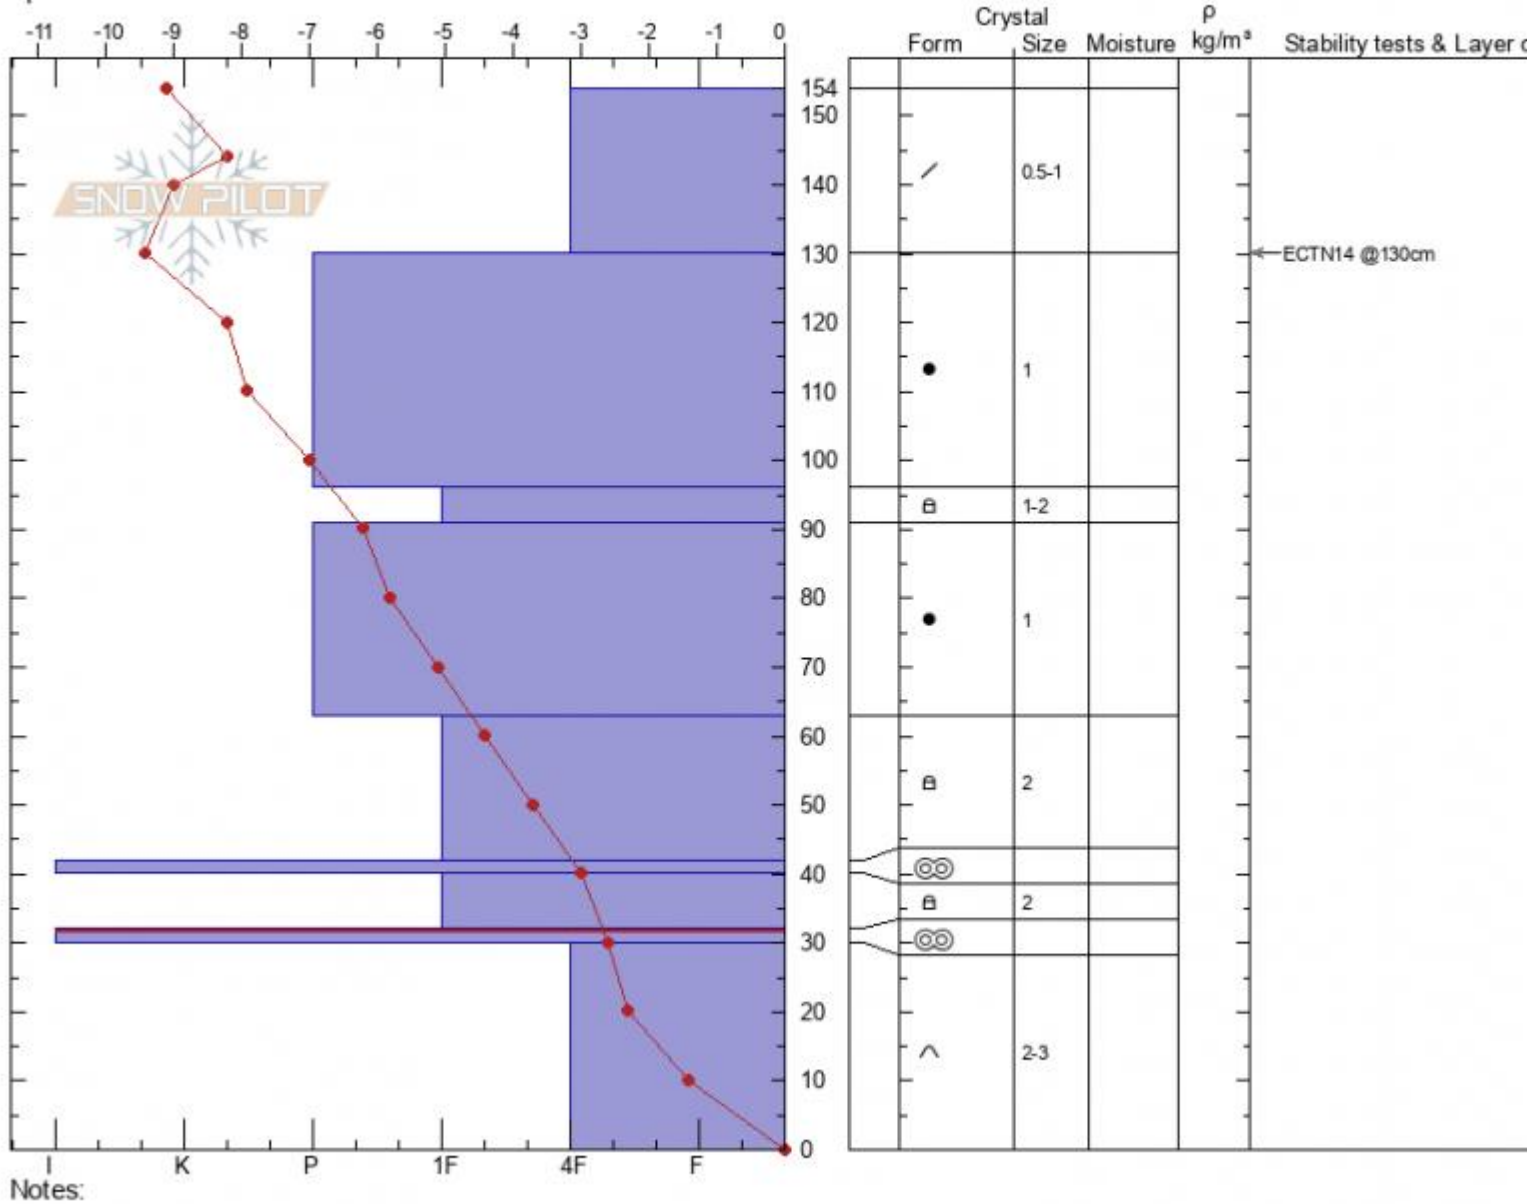

Blackmore shoulder
 Gallatin Range-N
 MT
 Elevation: 9560 ft
 Aspect: 145°
 Specifics:

Nelson VanTassel
 01/10/2022 - 2:55pm
 Co-ord: 45.44719N, -110.99982W
 Slope Angle: 20°
 Wind Loading: previous

Stability:
 Air Temperature: -1.3°C
 Sky Cover: SCT
 Precipitation: NO
 Wind: NW Calm

HS:154
 PF: 35
 PS: 10
 Layer Notes:
 32-30cm: Problematic layer

Advisory Region
 Northern Gallatin
 Longitude
 -111.00W
 Latitude
 45.44N
 Northern Gallatin, 2022-01-12