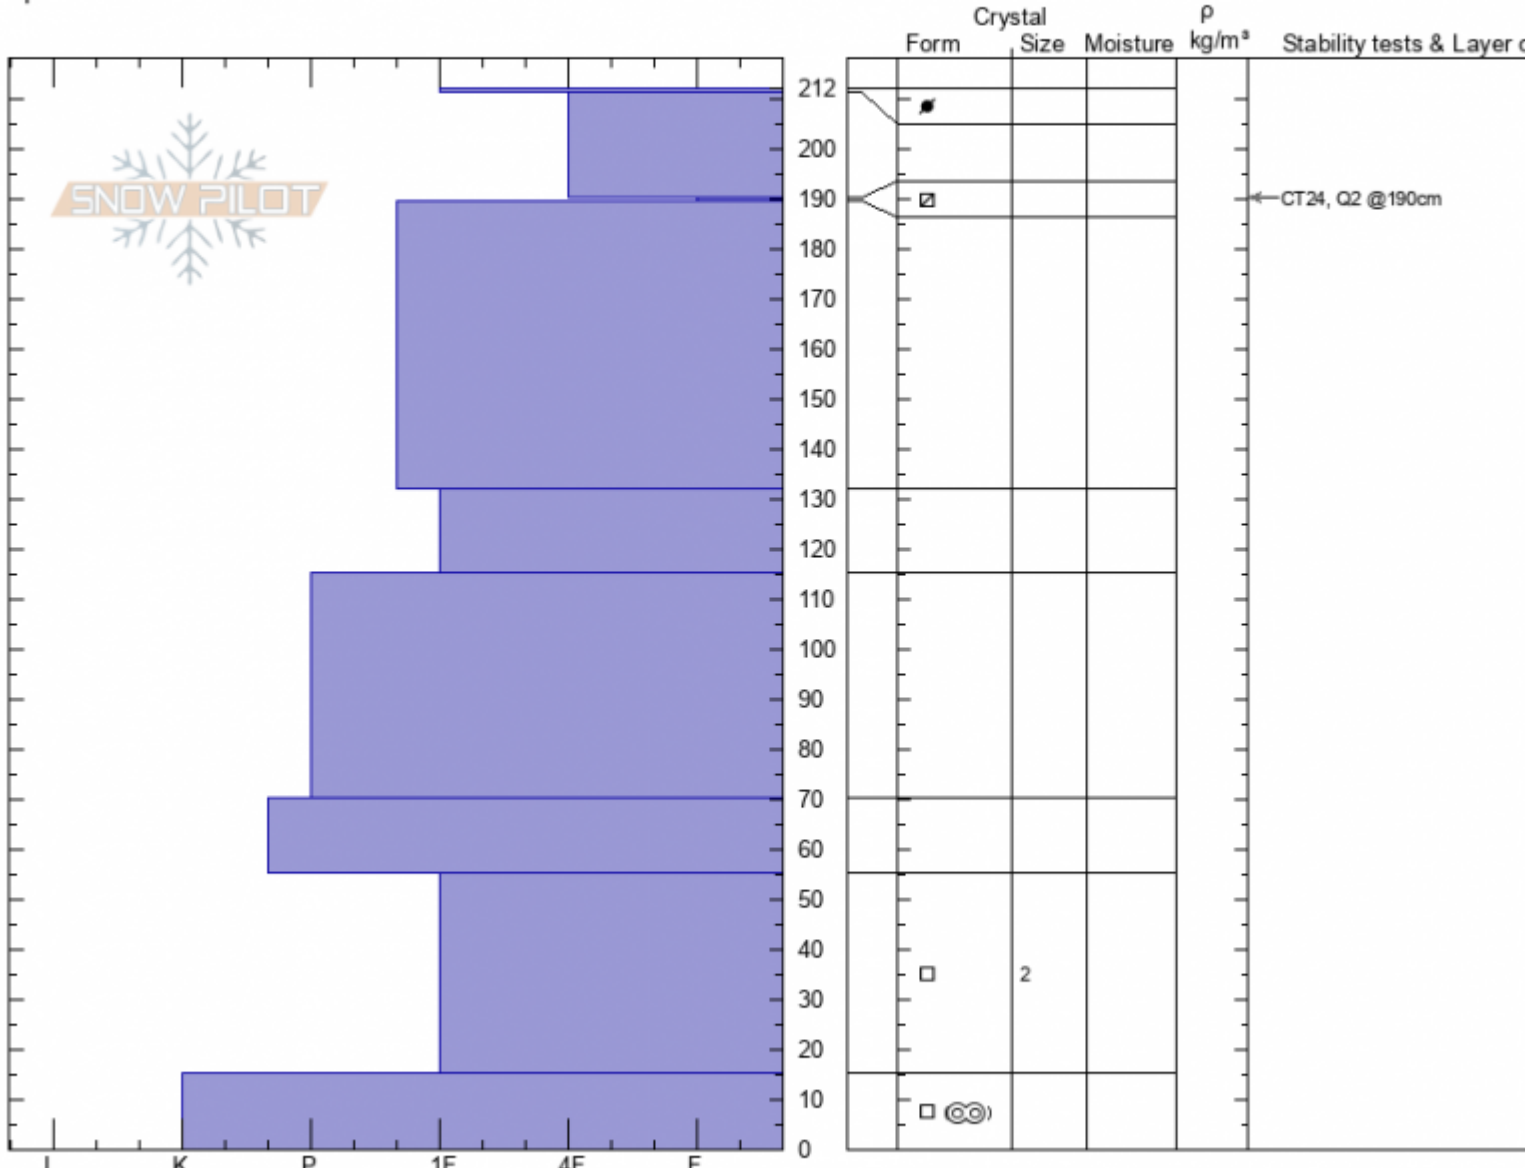

Sawtelle Peak
Centennial Range
ID
 Elevation: **9491 ft**
 Aspect: **145°**
 Specifics:

Doug Chabot-Admin
01/12/2022 - 9:20am
 Co-ord: **44.55936N, -111.44583W**
 Slope Angle: **5°**
 Wind Loading: **no**

Stability: **Very Good** HS:**212** Layer Notes:
 Air Temperature:
 Sky Cover: **OVC**
 Precipitation: **NO**
 Wind: **Calm**

Notes: We only did a CT because the facets were buried so deep. 200-225cm seems accurate for depth at this elevation.

Advisory Region
 Island Park
 Longitude
 -111.44W
 Latitude
 44.56N
 Island Park, 2022-01-12