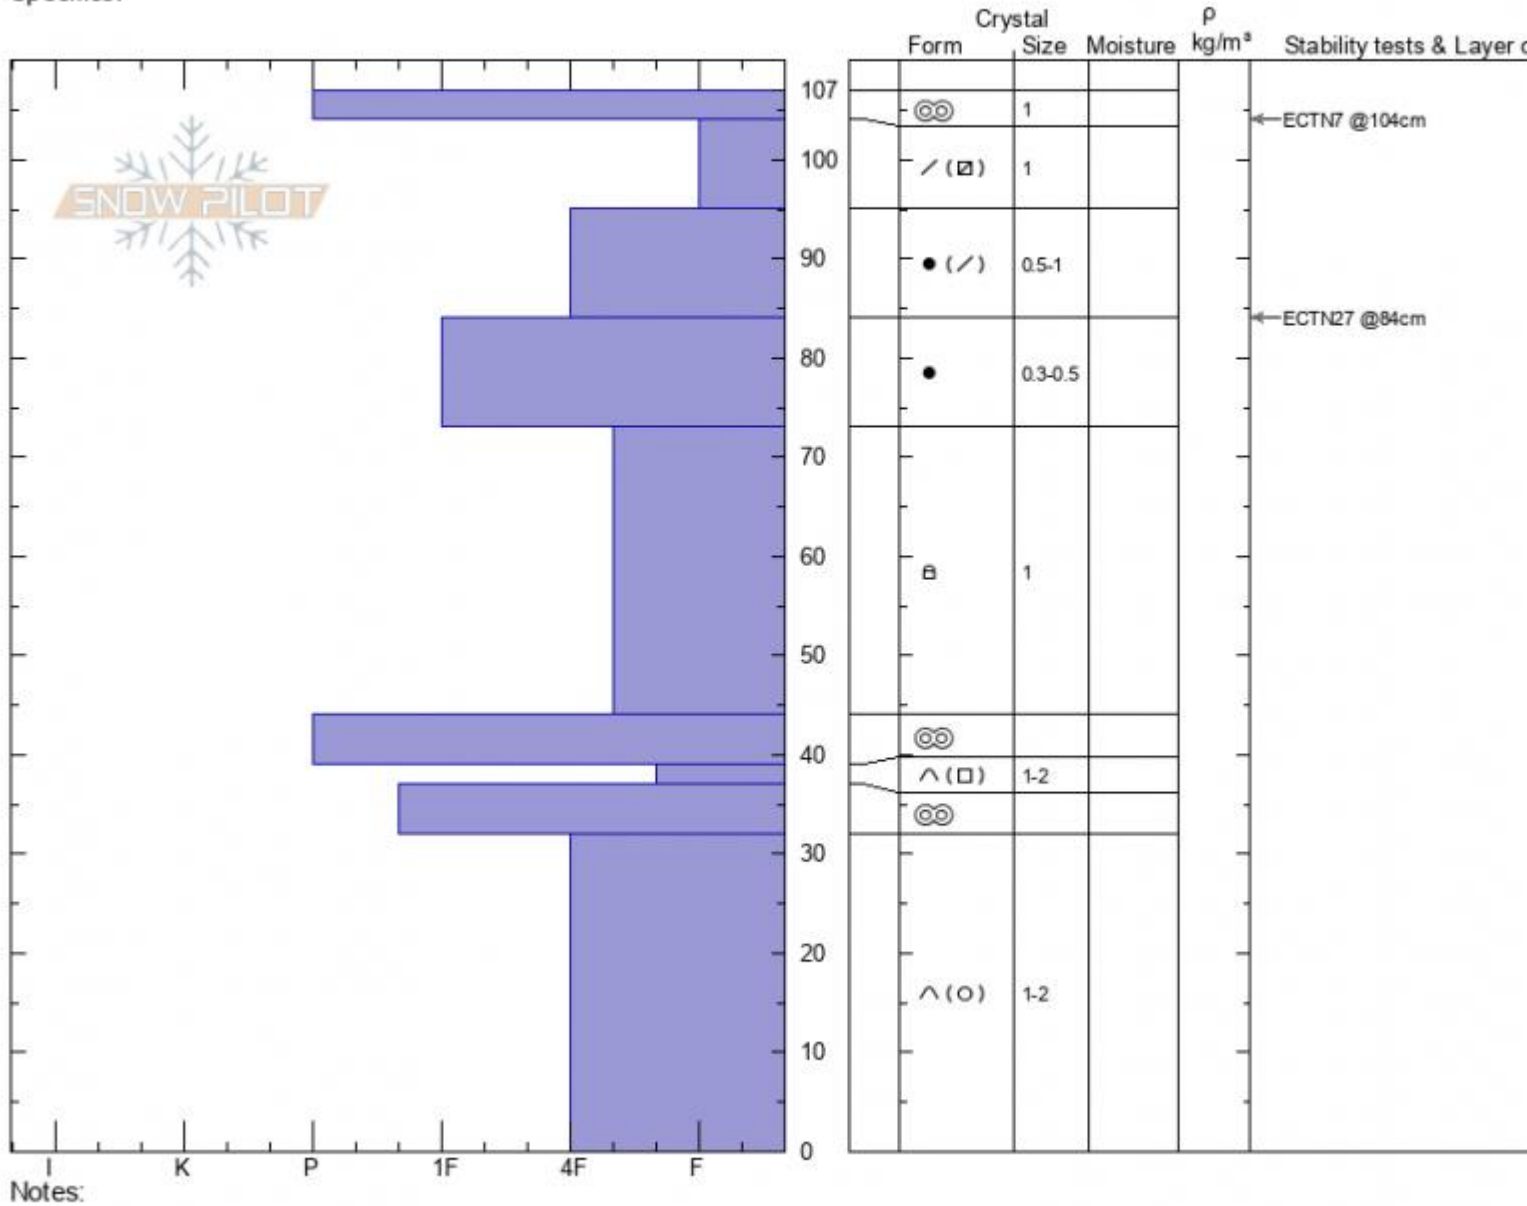

Divide Peak
Gallatin Range-N
MT
 Elevation: **9390 ft**
 Aspect: **162°**
 Specifics:

Erika Birkeland
01/11/2022 - 11:00am
 Co-ord: **45.40149N, -110.97092W**
 Slope Angle: **27°**
 Wind Loading: **no**

Stability:
 Air Temperature:
 Sky Cover: **OVC**
 Precipitation: **NO**
 Wind: **Calm**

HS:**107** Layer Notes:
 PF:**65**

Advisory Region
 Northern Gallatin
 Longitude
 -110.98W
 Latitude
 45.40N
 Northern Gallatin, 2022-01-11