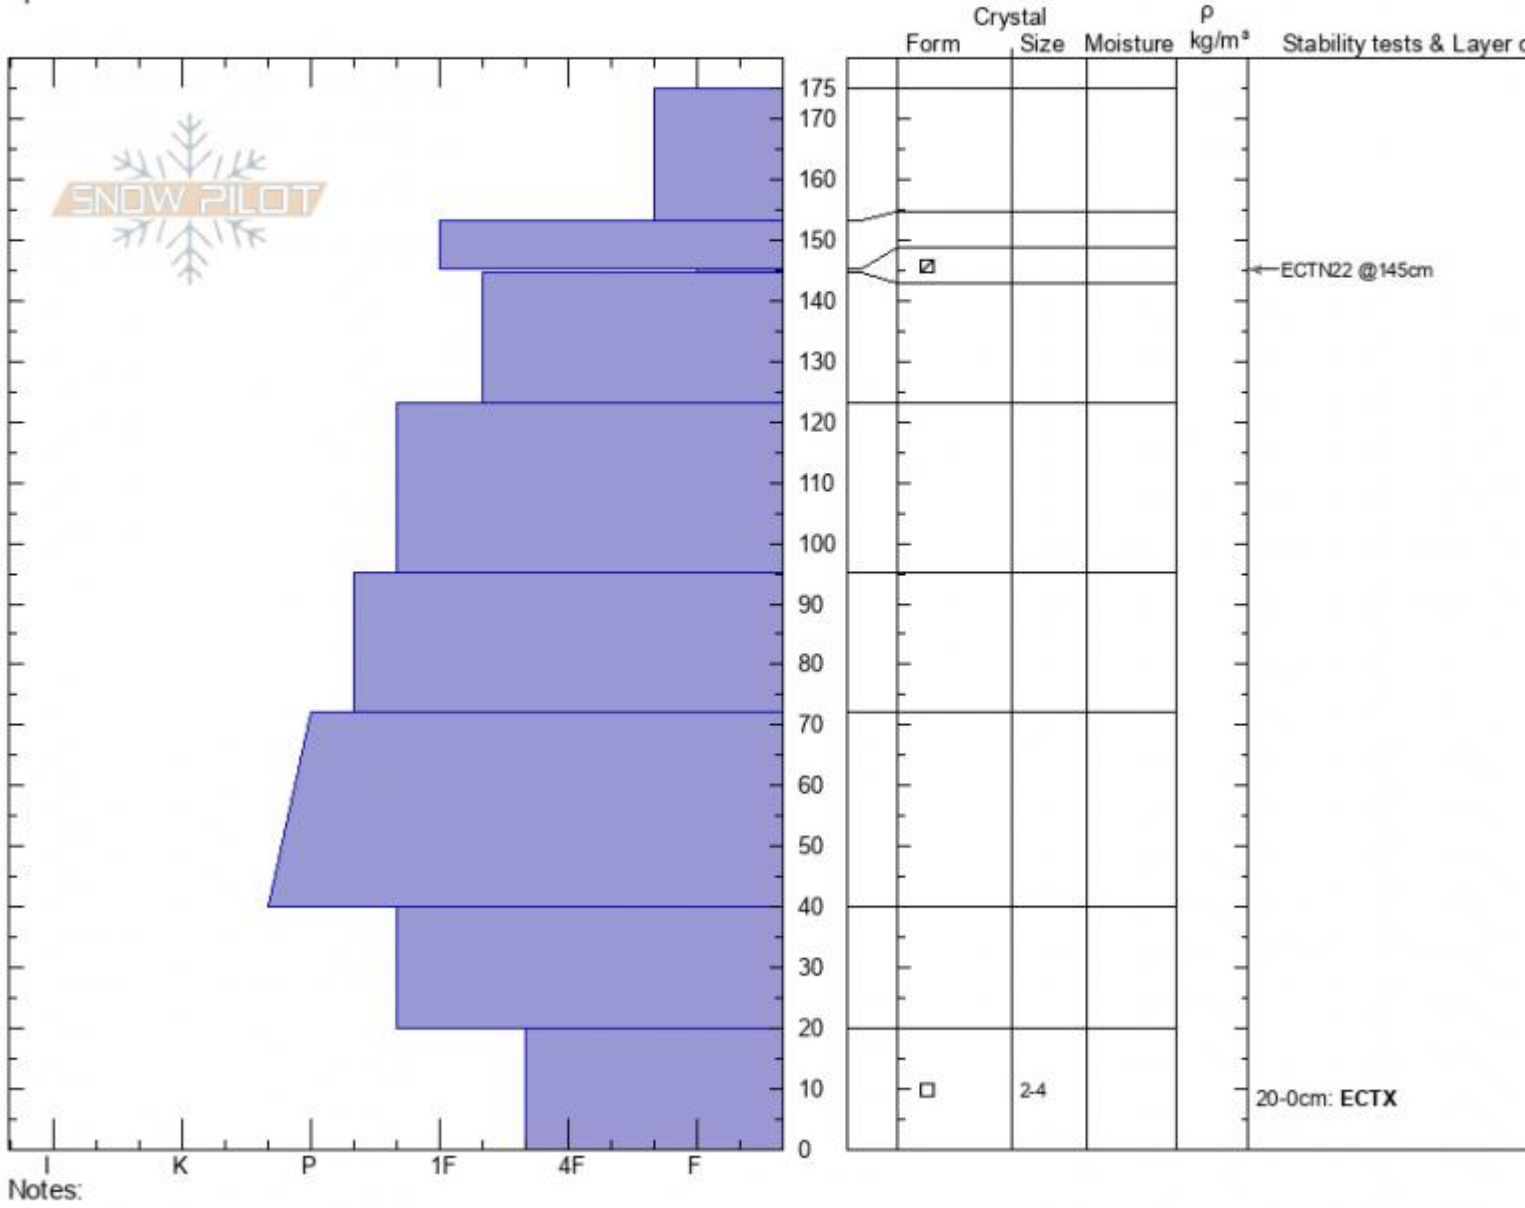

Marge's
 Lionhead Range
 MT
 Elevation: 9000 ft
 Aspect: 45°
 Specifics:

Ian Hoyer
 01/11/2022 - 2:30pm
 Co-ord: 44.71662N, -111.31890W
 Slope Angle: 30°
 Wind Loading: **previous**

Stability: **Good**
 Air Temperature:
 Sky Cover: **OVC**
 Precipitation: **NO**
 Wind: **E Light Breeze**

HS:175
 PF: 30
 Layer Notes:
 145-144.5cm: **Problematic layer**
 20-0cm: **ECTX**

Advisory Region
 Lionhead Range
 Longitude
 -111.32W
 Latitude
 44.71N
 Lionhead Range, 2022-01-11