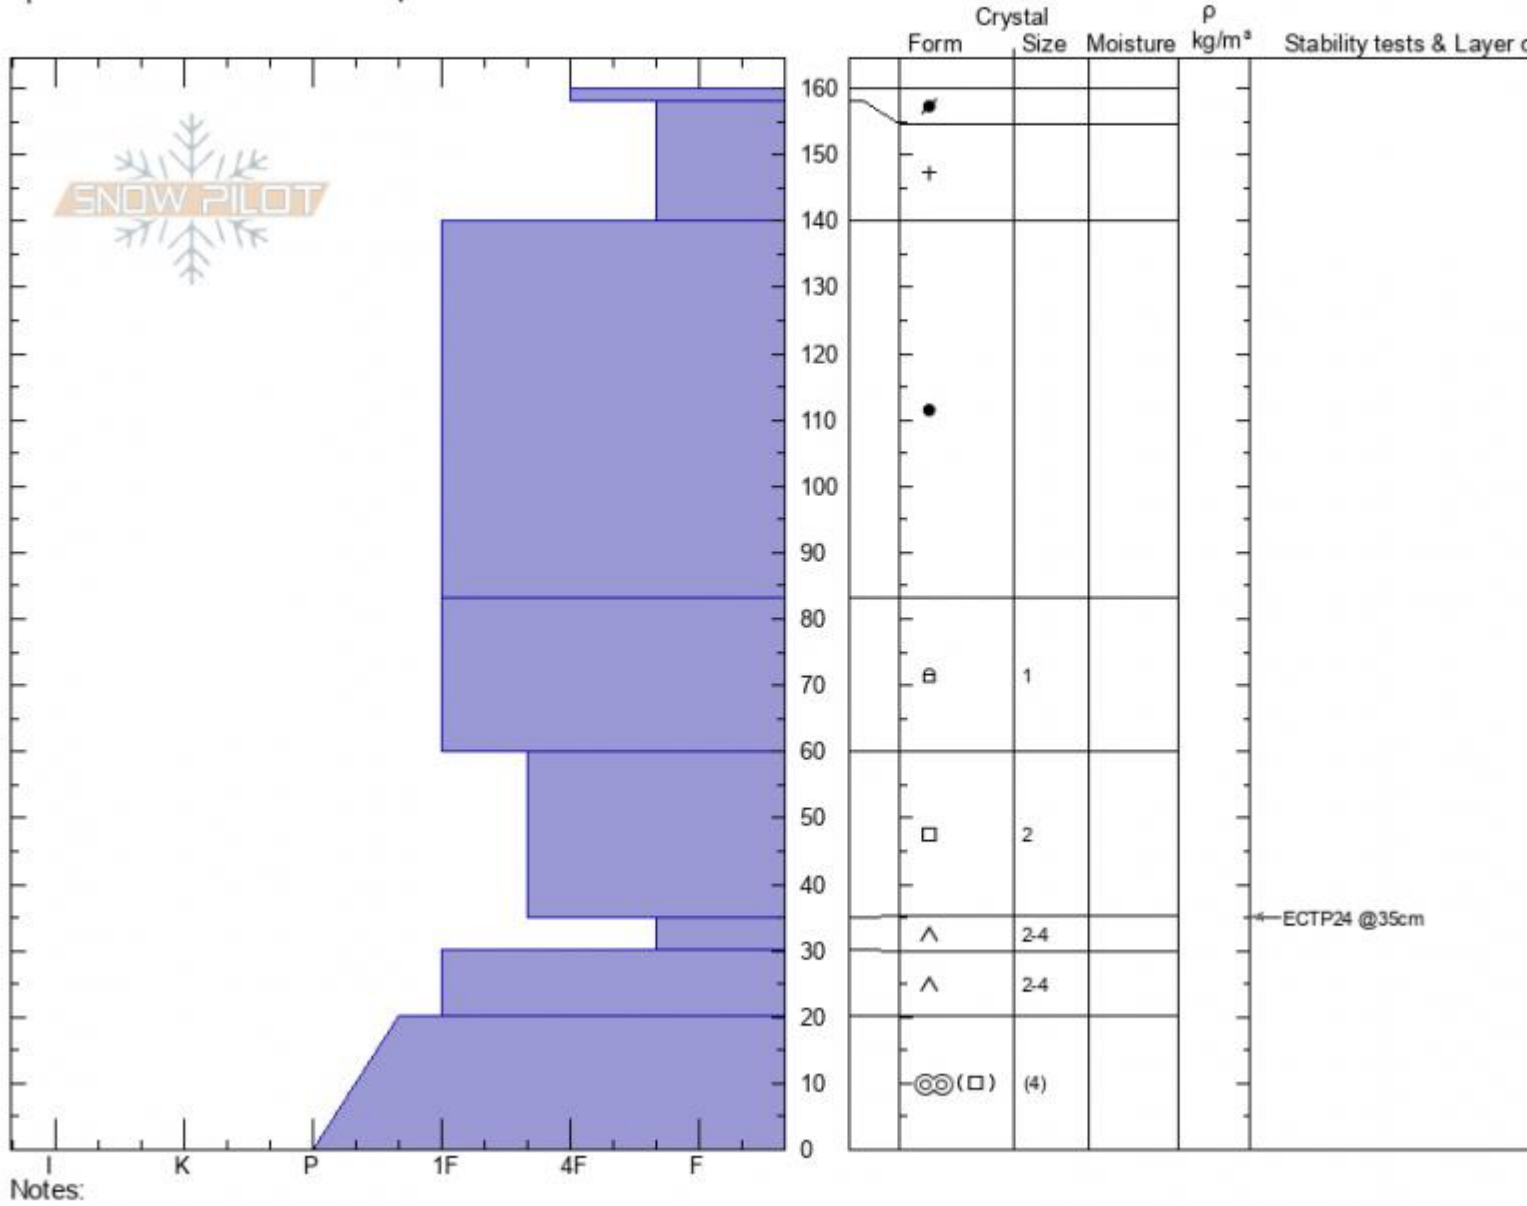

**Watkins Creek**  
**Lionhead Range**  
**MT**  
 Elevation: **8812 ft**  
 Aspect: **30°**  
 Specifics: **Snowmobile tracks on slope**

**Ian Hoyer**  
**01/11/2022 - 1:15pm**  
 Co-ord: **44.73407N, -111.34765W**  
 Slope Angle: **38°**  
 Wind Loading: **no**

Stability: **Good**  
 Air Temperature:  
 Sky Cover: **OVC**  
 Precipitation: **NO**  
 Wind: **Calm**

**HS:160** Layer Notes:  
**PF: 50** 35-30cm: **Problematic layer**

Advisory Region  
 Lionhead Range  
 Longitude  
 -111.32W  
 Latitude  
 44.71N  
 Lionhead Range, 2022-01-11