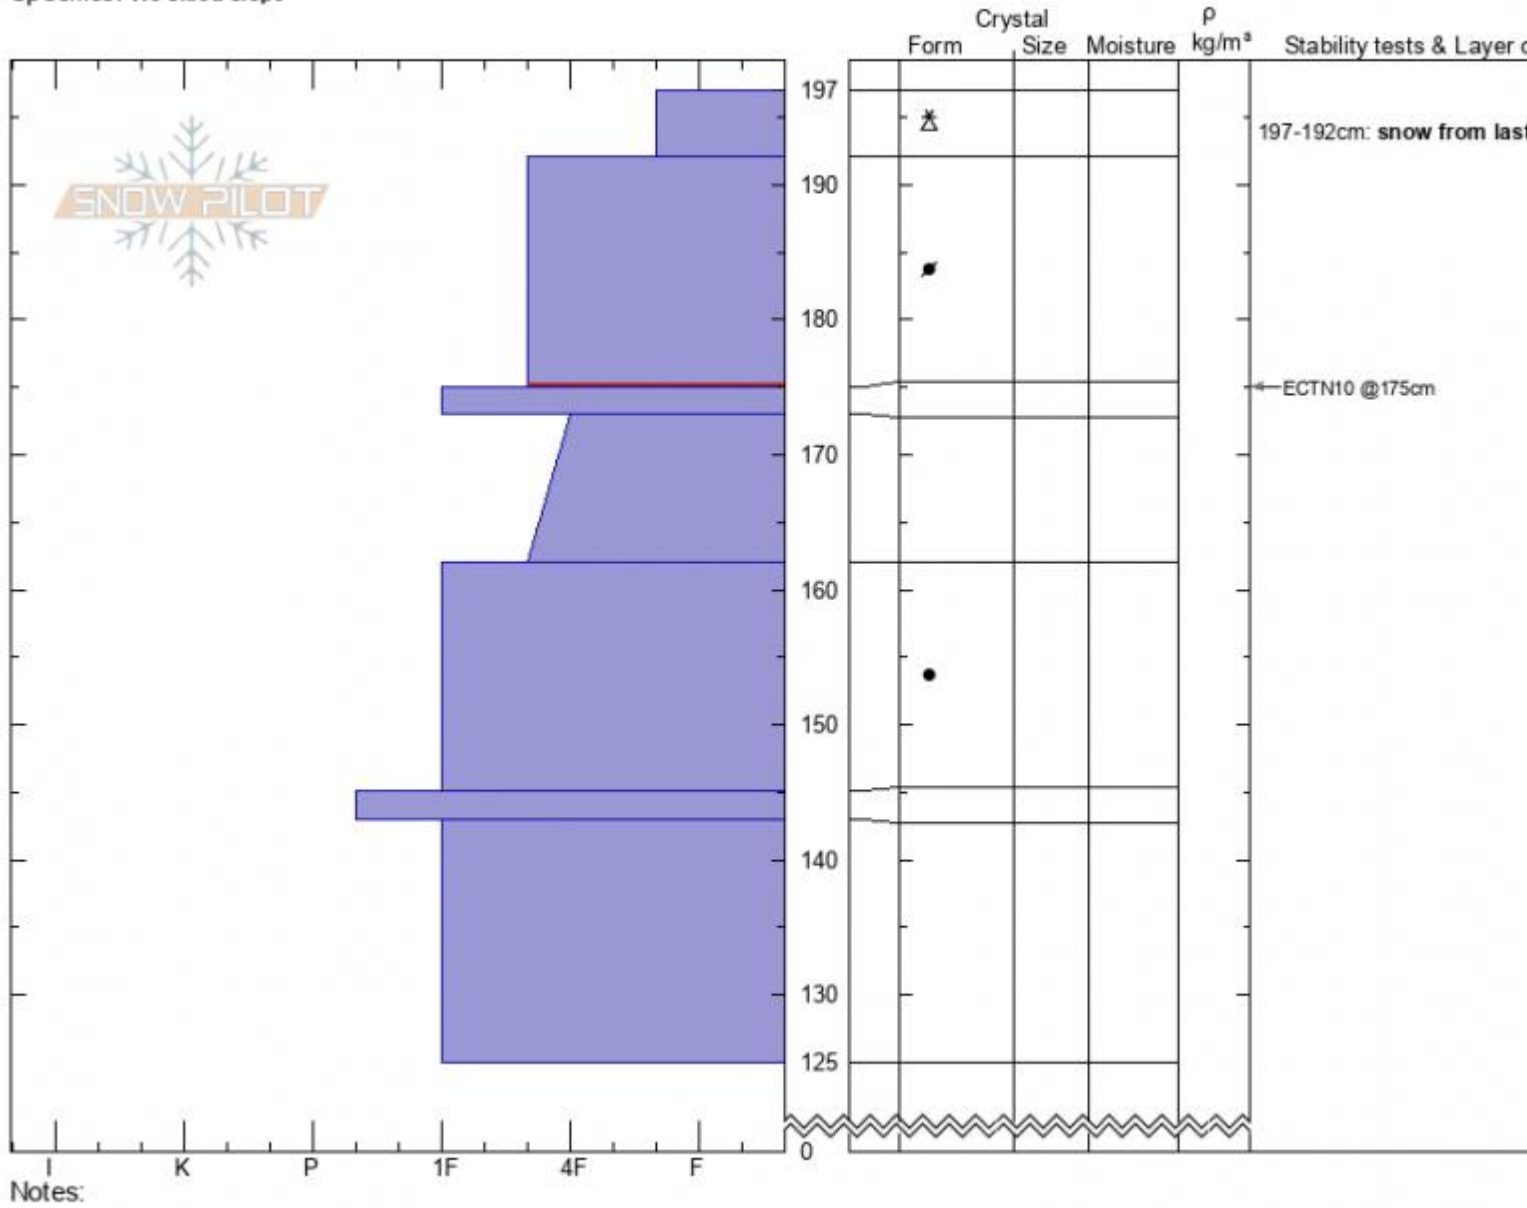

west Woody Ridge  
 Absaroka Range  
 MT  
 Elevation: 9448 ft  
 Aspect: 260°  
 Specifics: We skied slope

Beau Fredlund  
 01/08/2022 - 11:00am  
 Co-ord: 44.98497N, -109.92808E  
 Slope Angle: 27°  
 Wind Loading:

Stability:  
 Air Temperature:  
 Sky Cover: OVC  
 Precipitation:  
 Wind: SW Light Breeze

HS:197 Layer Notes:  
 197-192cm: snow from last night  
 192-175cm: Problematic layer

Advisory Region  
 Cooke City  
 Longitude  
 -109.92W  
 Latitude  
 44.97N  
 Cooke City, 2022-01-09