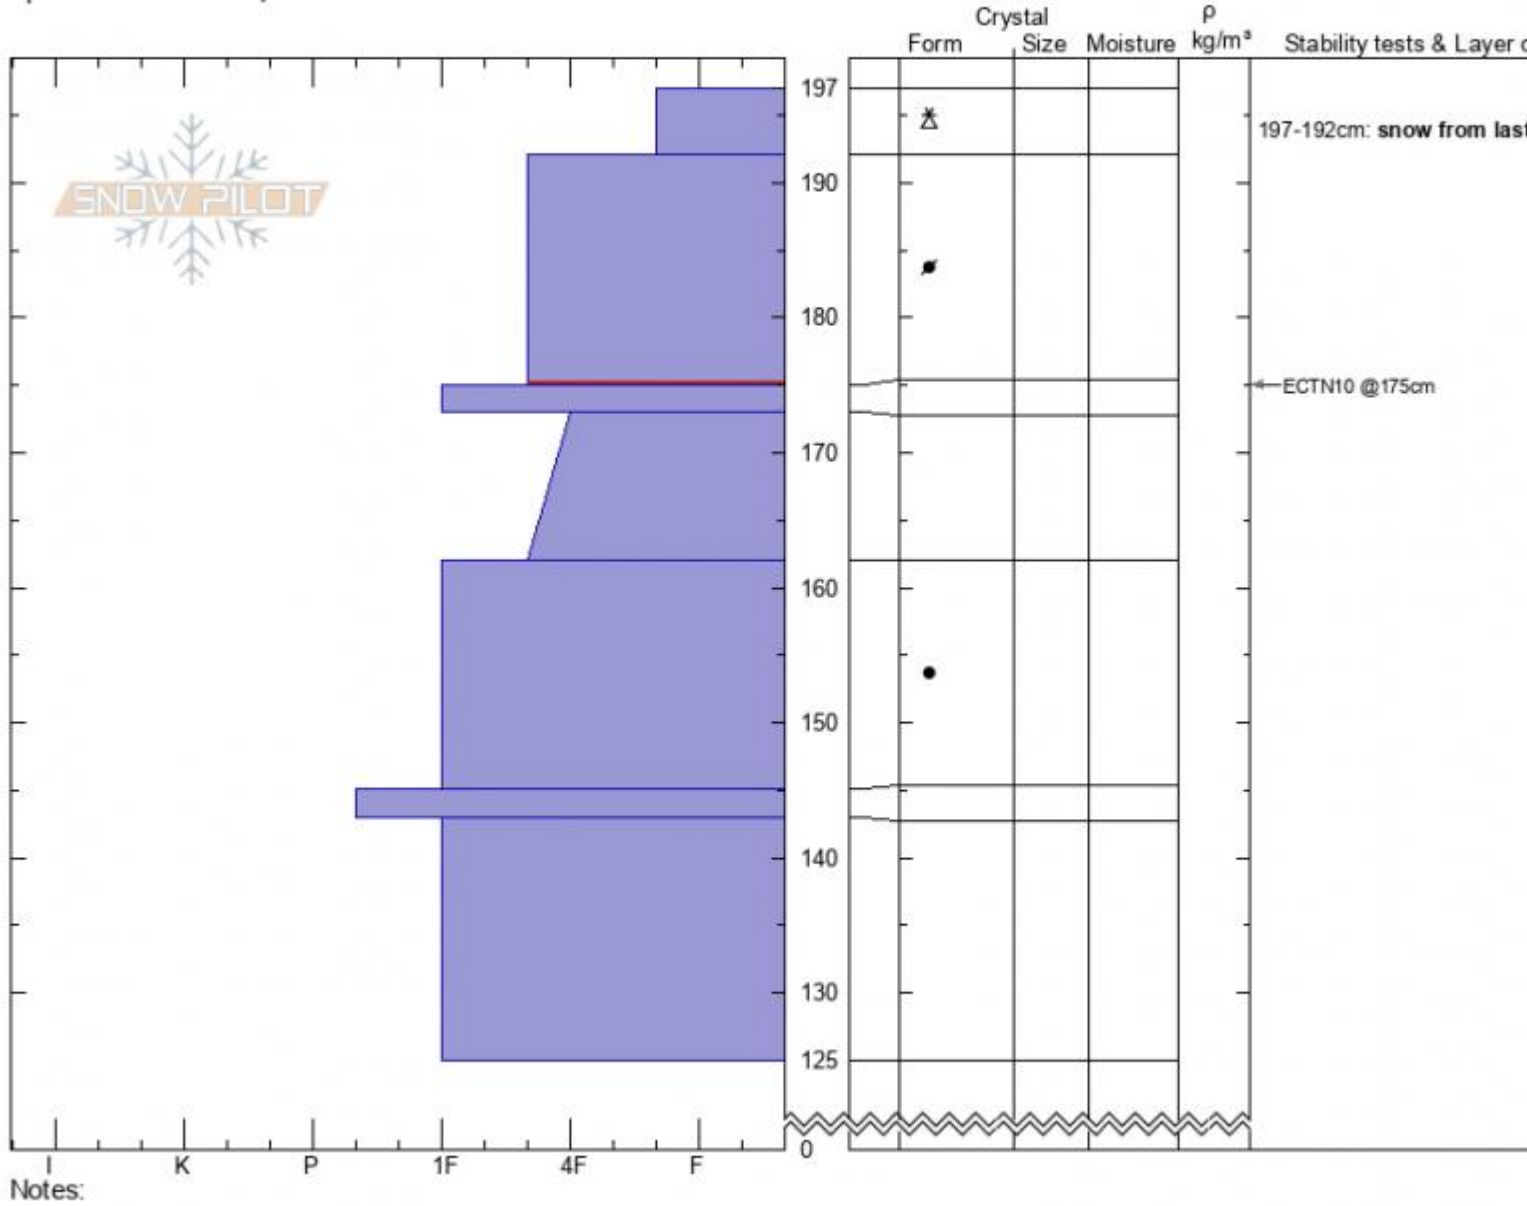

west Woody Ridge
 Absaroka Range
 MT
 Elevation: 9448 ft
 Aspect: 260°
 Specifics: We skied slope

Beau Fredlund
 01/08/2022 - 11:00am
 Co-ord: 44.98497N, -109.92808E
 Slope Angle: 27°
 Wind Loading:

Stability:
 Air Temperature:
 Sky Cover: OVC
 Precipitation:
 Wind: SW Light Breeze

HS:197 Layer Notes:
 197-192cm: snow from last night
 192-175cm: Problematic layer

Advisory Region
 Cooke City
 Longitude
 -109.92W
 Latitude
 44.97N
 Cooke City, 2022-01-09