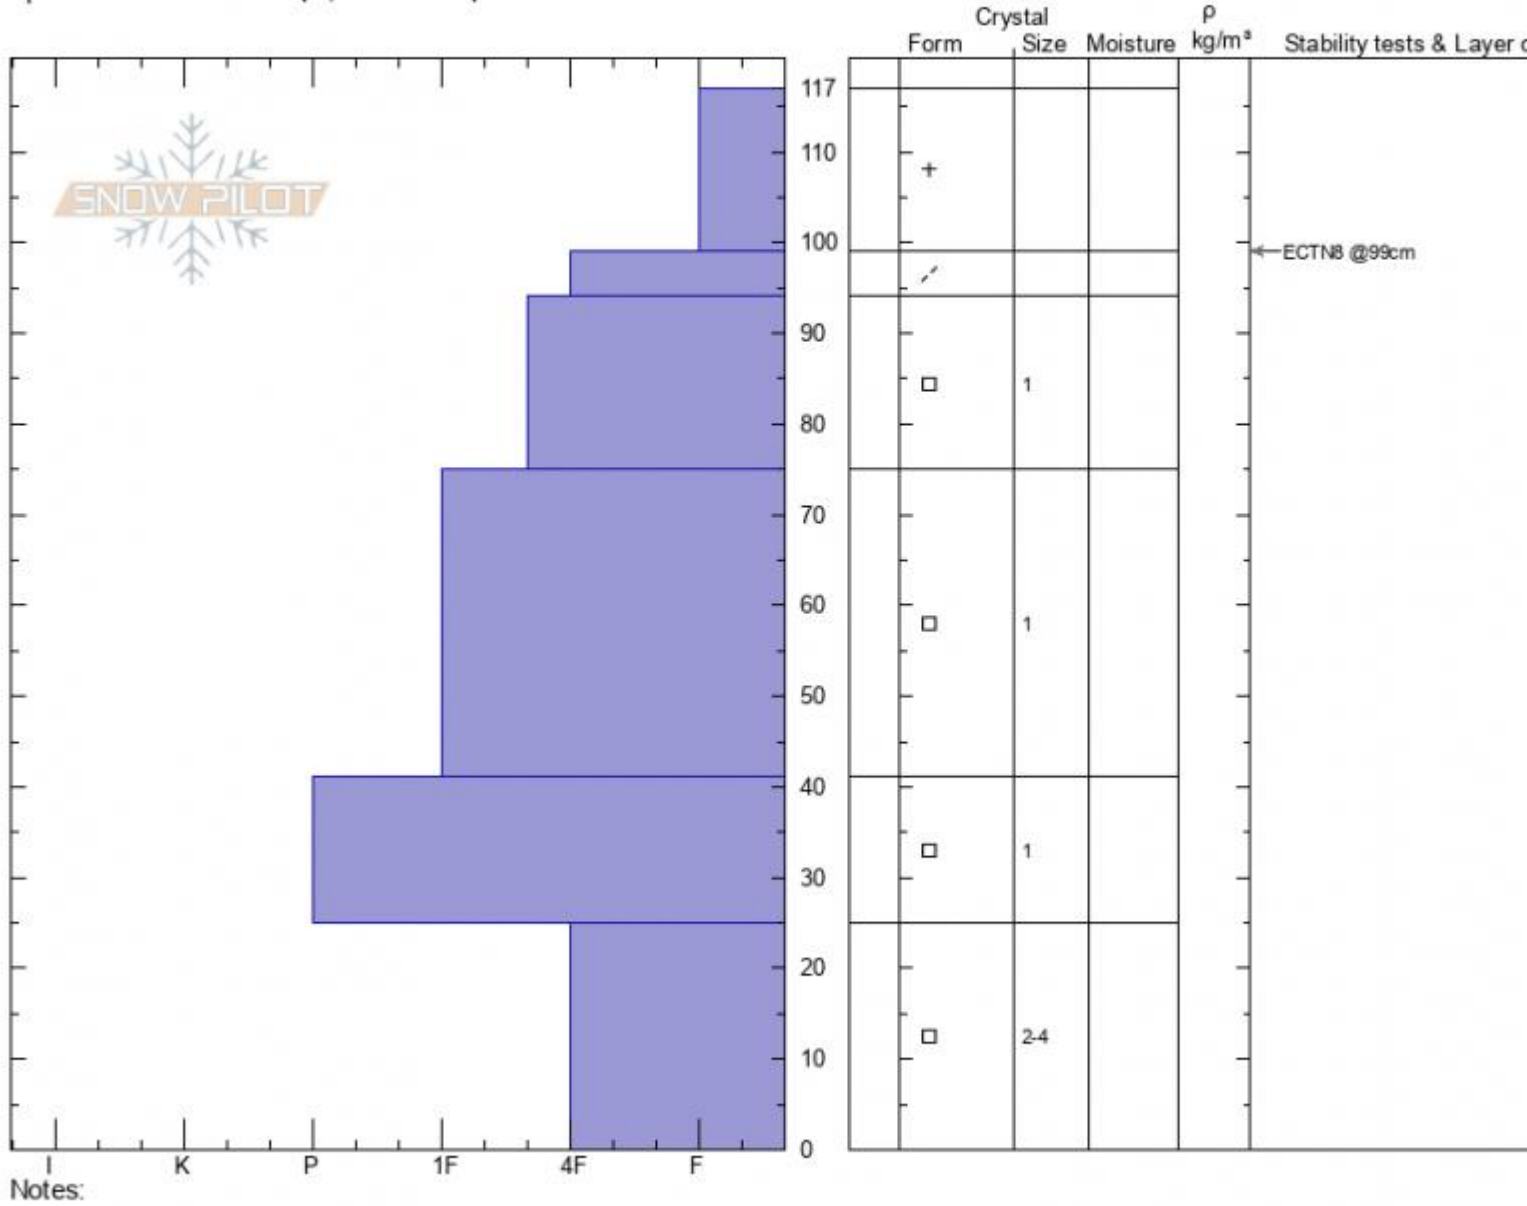

Bacon Rind E
Madison Range-N
MT
 Elevation: **8900 ft**
 Aspect: **95°**
 Specifics: **Ski tracks on slope; We skied slope**

Ian Hoyer
01/06/2022 - 1:00pm
 Co-ord: **44.97073N, -111.09596W**
 Slope Angle: **25°**
 Wind Loading: **no**

Stability: **Good**
 Air Temperature:
 Sky Cover: **OVC**
 Precipitation: **S1**
 Wind: **Calm**

HS: **117** Layer Notes:
 PF: **40** 25-0cm: **Problematic layer**
 PS: **15**

Advisory Region
 Southern Madison
 Longitude
 -111.10W
 Latitude
 44.96N
 Southern Madison, 2022-01-06