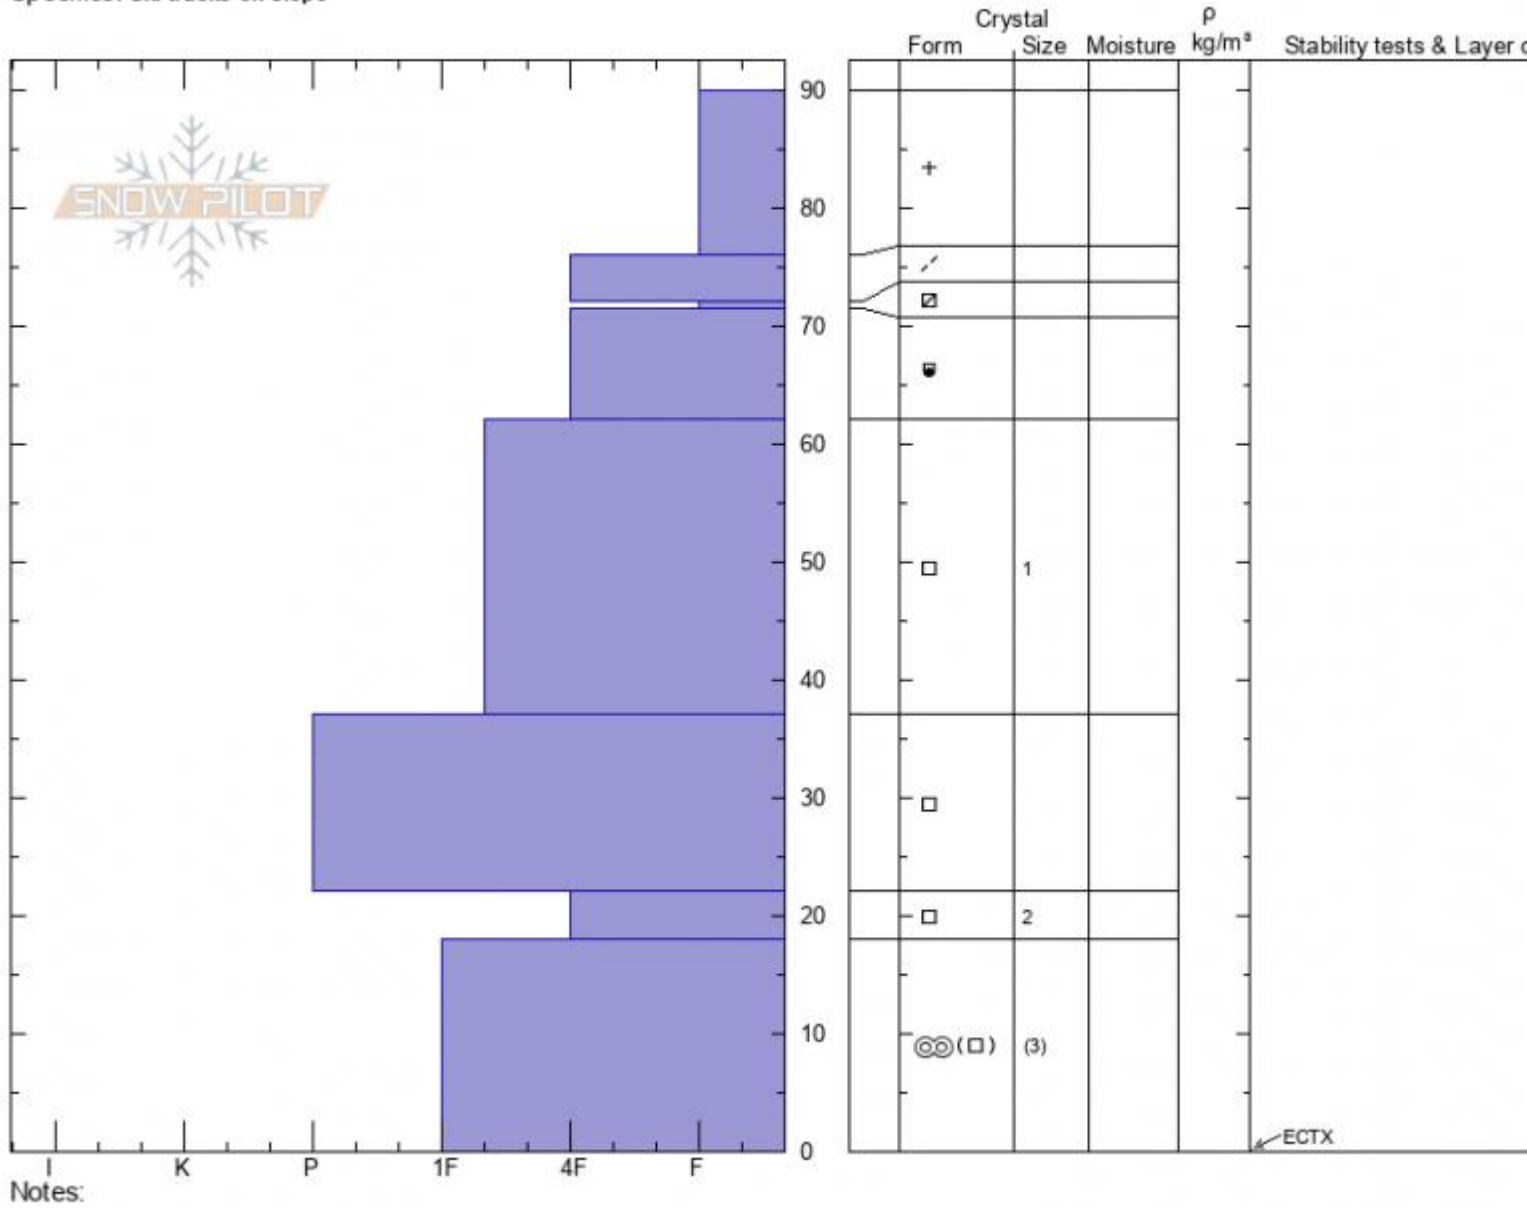

Bacon Rind SE
Madison Range-N
MT
 Elevation: **8700 ft**
 Aspect: **150°**
 Specifics: **Ski tracks on slope**

Ian Hoyer
01/06/2022 - 11:00am
 Co-ord: **44.96611N, -111.09976W**
 Slope Angle: **23°**
 Wind Loading: **no**

Stability: **Good**
 Air Temperature:
 Sky Cover: **OVC**
 Precipitation: **S-1**
 Wind: **Calm**

HS:90 Layer Notes:
 22-18cm: **Problematic layer**

Advisory Region
 Southern Madison
 Longitude
 -111.10W
 Latitude
 44.96N
 Southern Madison, 2022-01-06