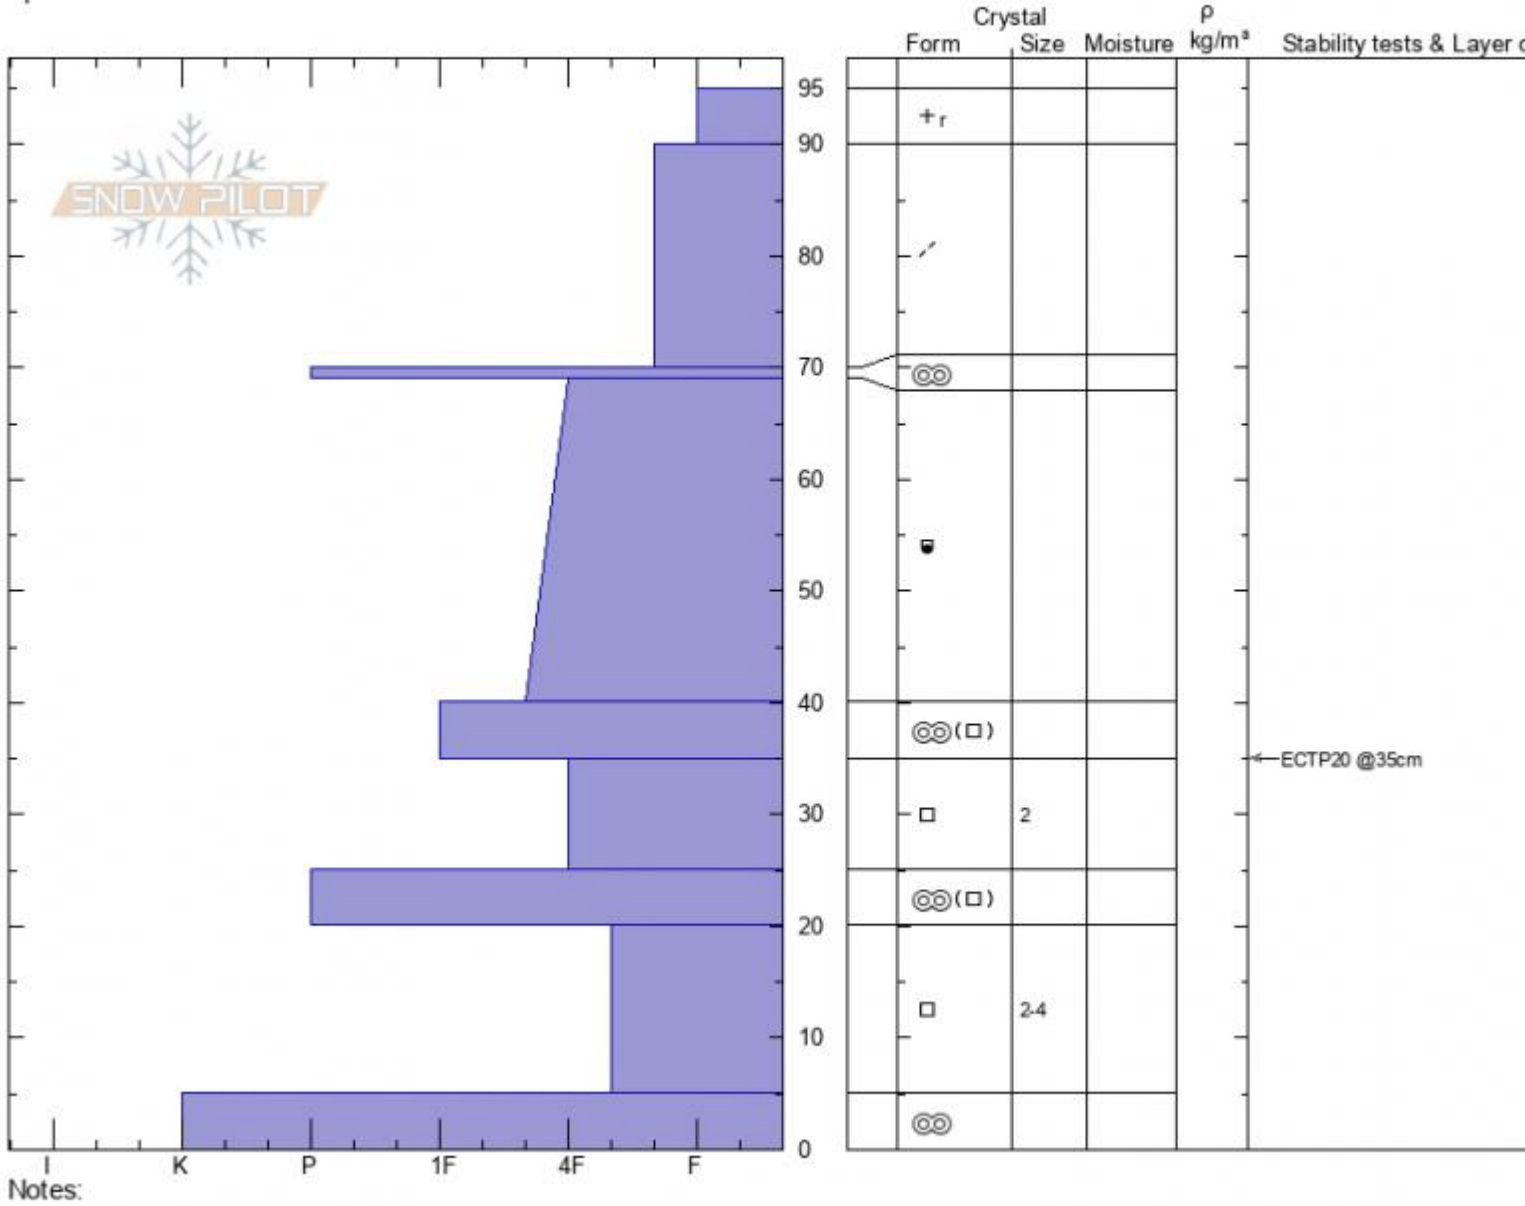

Mt. Ellis -North
Gallatin Range-N
MT
 Elevation: **7345 ft**
 Aspect: **90°**
 Specifics:

Hannah Marshall
01/04/2022 - 12:15pm
 Co-ord: **12T 503052W 5048684N**
 Slope Angle: **28°**
 Wind Loading: **previous**

Stability:
 Air Temperature:
 Sky Cover: **BKN**
 Precipitation: **S-1**
 Wind:

HS:95 Layer Notes:
PF:95 35-25cm: **Problematic layer**
PS: 20

Advisory Region
 Northern Gallatin
 Longitude
 -110.96W
 Latitude
 45.59N
 Northern Gallatin, 2022-01-04