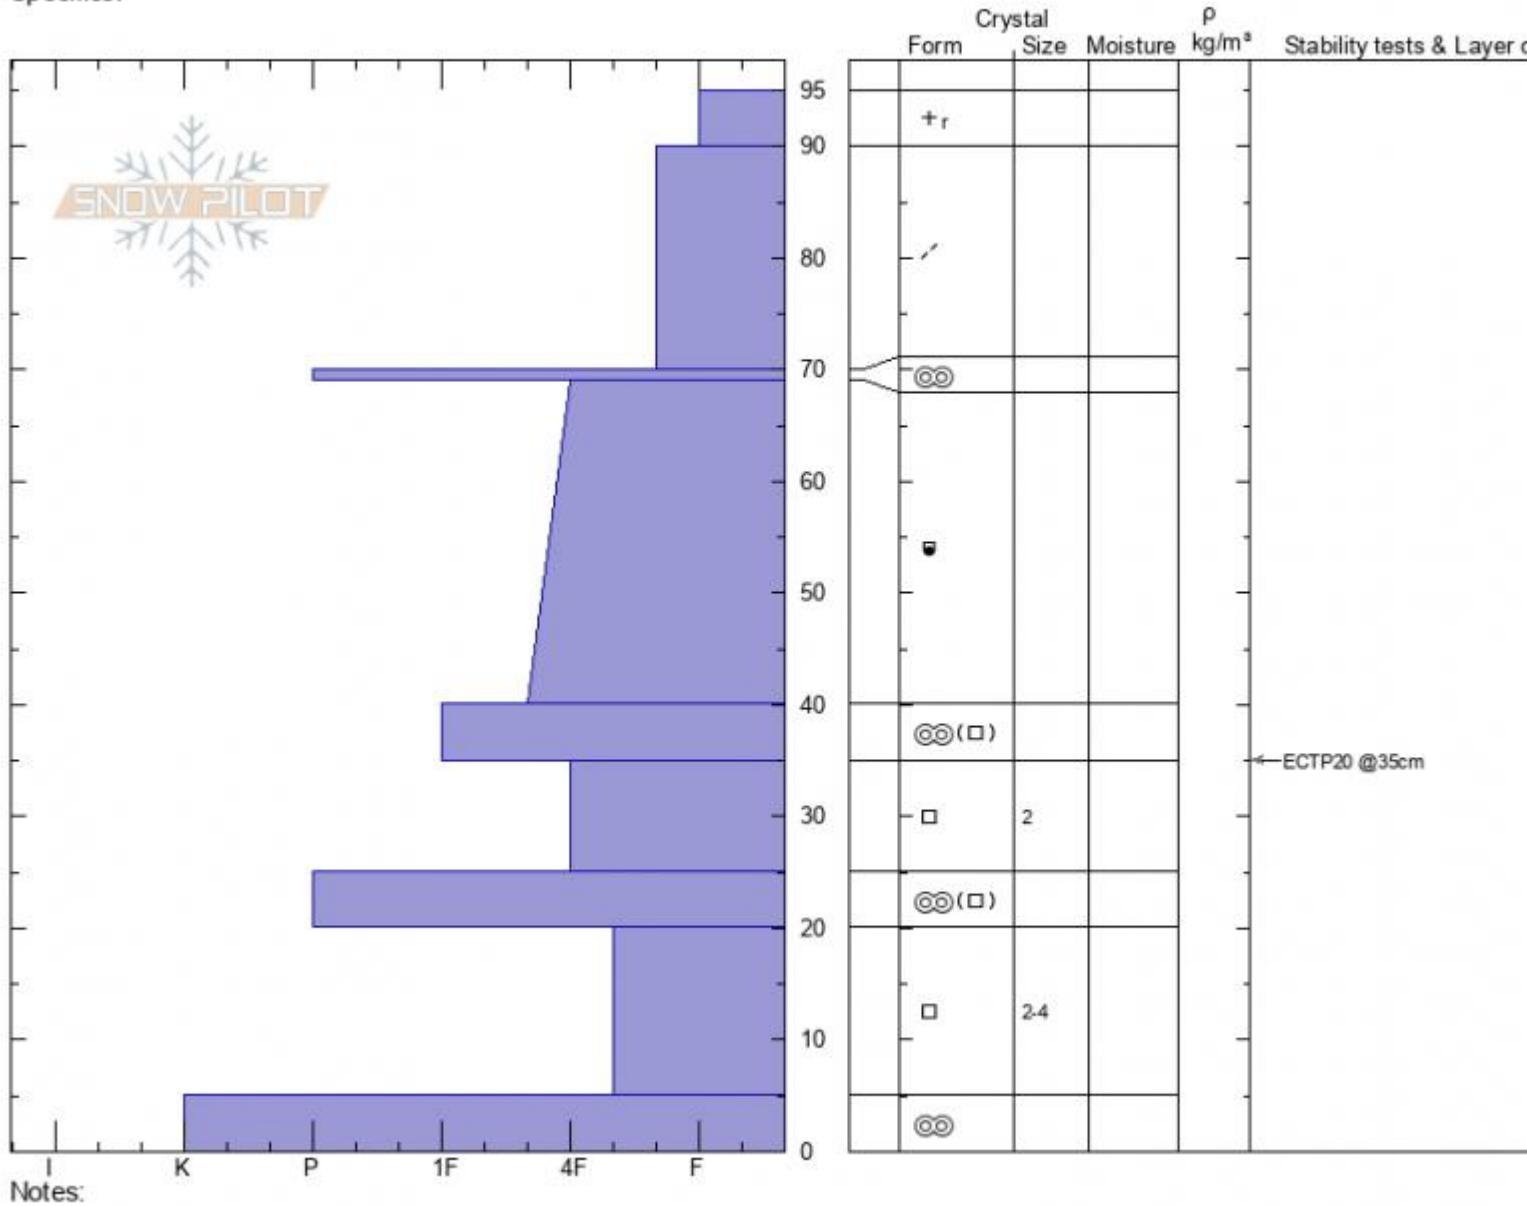

**Mt. Ellis -North**  
**Gallatin Range-N**  
**MT**  
 Elevation: **7345 ft**  
 Aspect: **90°**  
 Specifics:

**Hannah Marshall**  
**01/04/2022 - 12:15pm**  
 Co-ord: **12T 503052W 5048684N**  
 Slope Angle: **28°**  
 Wind Loading: **previous**

Stability:  
 Air Temperature:  
 Sky Cover: **BKN**  
 Precipitation: **S-1**  
 Wind:

**HS:95**    Layer Notes:  
**PF:95**    35-25cm: **Problematic layer**  
**PS: 20**

Advisory Region  
 Northern Gallatin  
 Longitude  
 -110.96W  
 Latitude  
 45.59N  
 Northern Gallatin, 2022-01-04