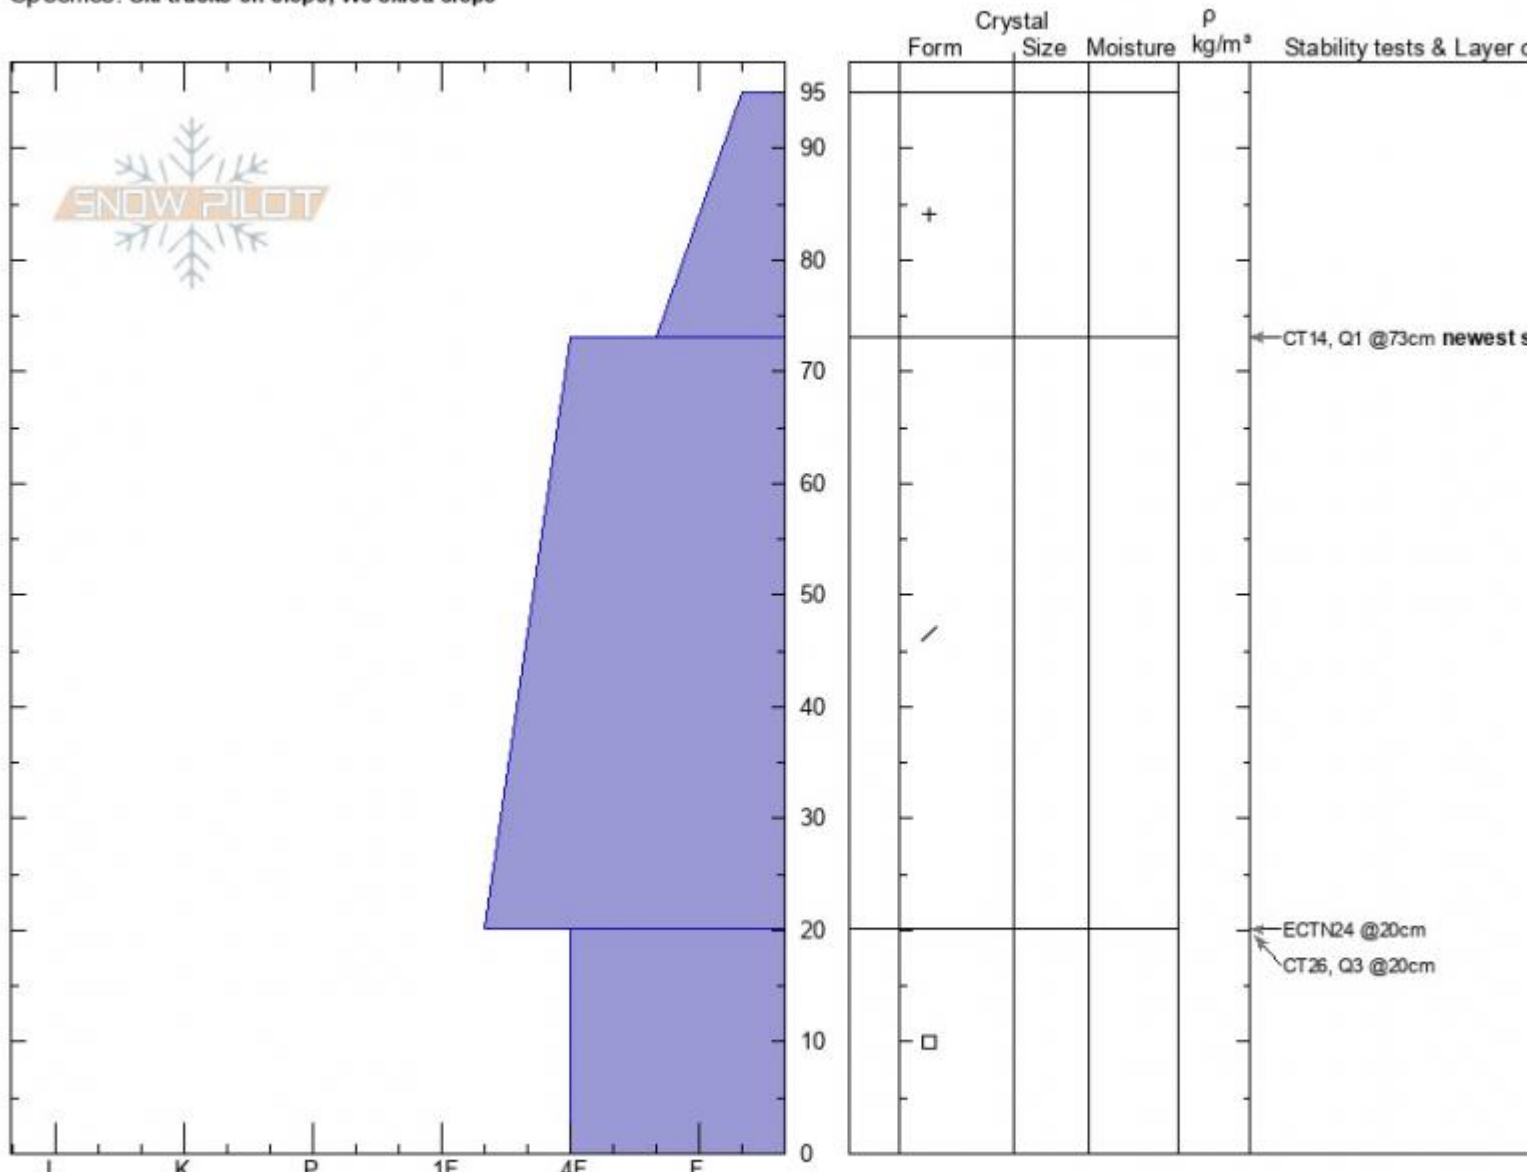

Upper Pebble creek  
 Cooke City  
 MT  
 Elevation: 2594 m  
 Aspect: 135°  
 Specifics: Ski tracks on slope; We skied slope

Jim Earl  
 01/02/2022 - 1:00pm  
 Co-ord: 45.02686N, -110.05580W  
 Slope Angle: 24°  
 Wind Loading: previous

Stability: **Good**  
 Air Temperature: 12°F  
 Sky Cover: **OVC**  
 Precipitation: **NO**  
 Wind:

HS: 95  
 PF: 40  
 PS: 15  
 Layer Notes:  
 20-0cm: Problematic layer

Notes: Upper 70 cm of newer snow is well-consolidated, with newest snow not quite as well-bonded.  
 Bottom 20 cm of facets does not inspire confidence, but is virtually unreactive, for now.