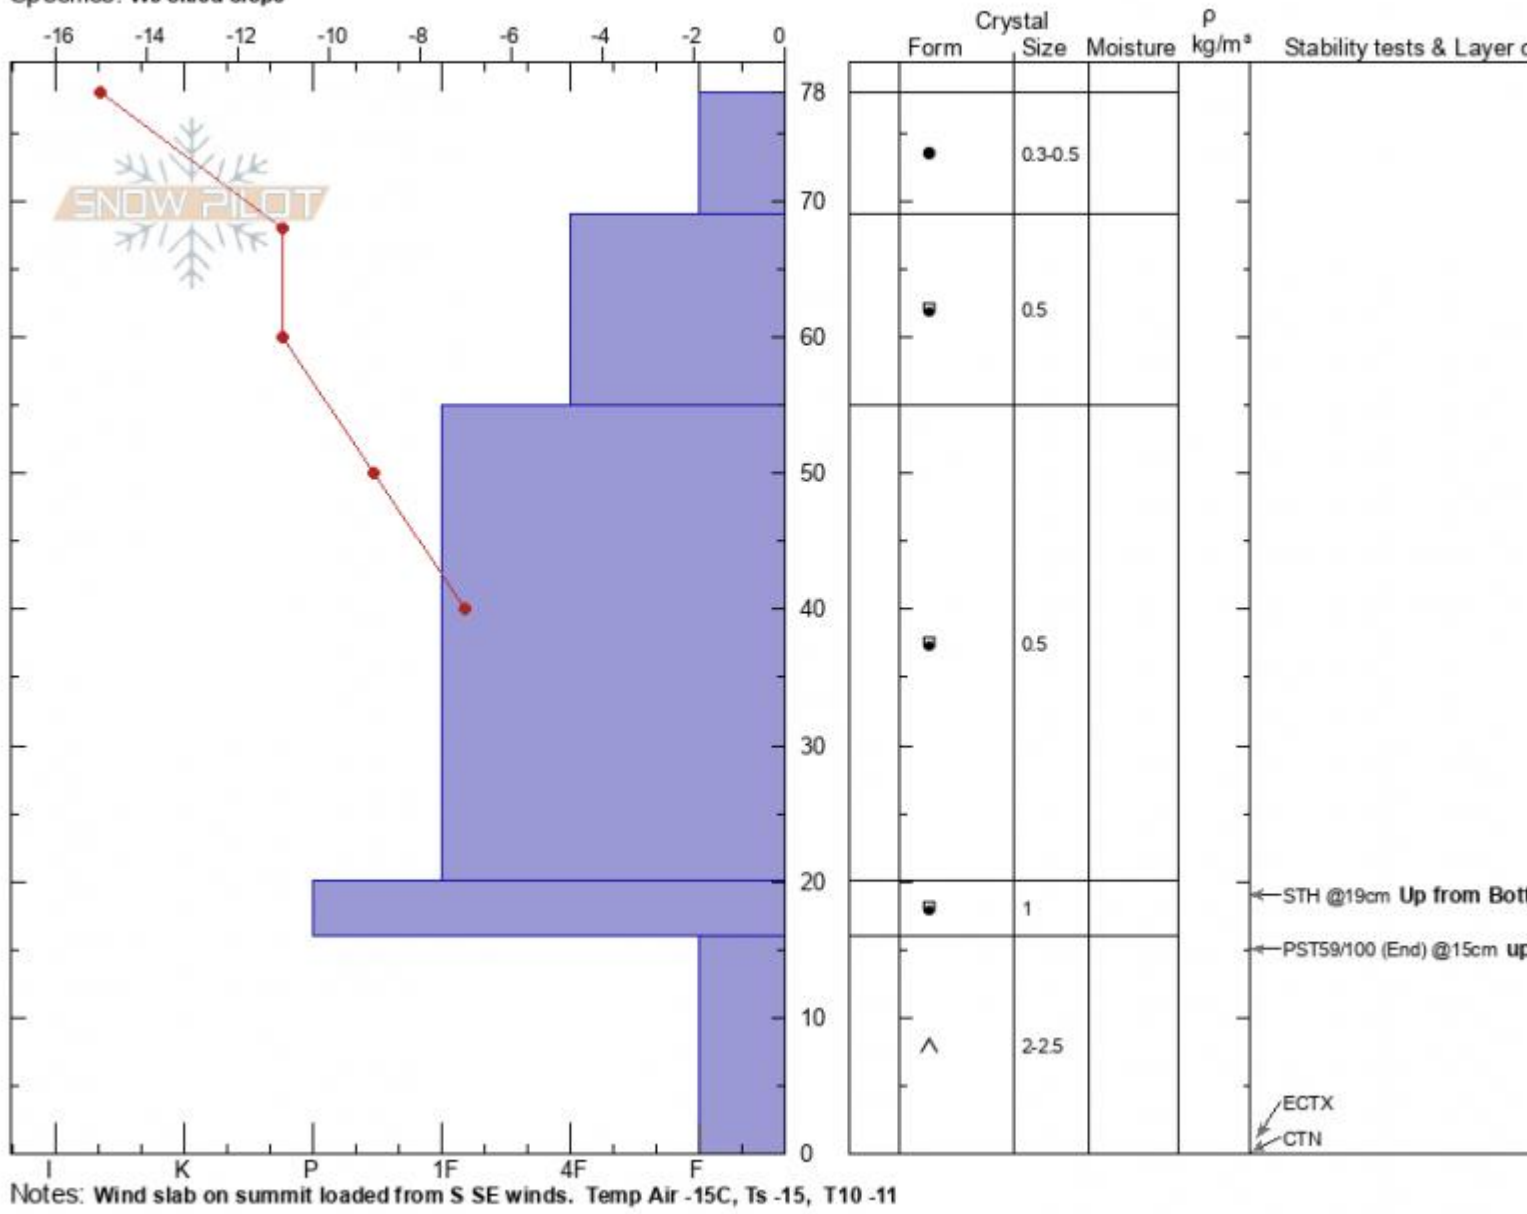

Mt Hebgen
Lionhead Range
MT
 Elevation: **7744 ft**
 Aspect: **135°**
 Specifics: **We skied slope**

SaRah Busse
01/02/2022 - 12:07 pm
 Co-ord: **45.07764N, -111.98914W**
 Slope Angle: **12°**
 Wind Loading: **yes**

Stability: **Good**
 Air Temperature: **-15°C**
 Sky Cover: **BKN**
 Precipitation: **NO**
 Wind: **SW Light Breeze**

HS: **78** Layer Notes:
 16-0cm: **Problematic layer**

Advisory Region
 Lionhead Range
 Longitude
 -112.21W
 Latitude
 44.47N
 Lionhead Range, 2022-01-03