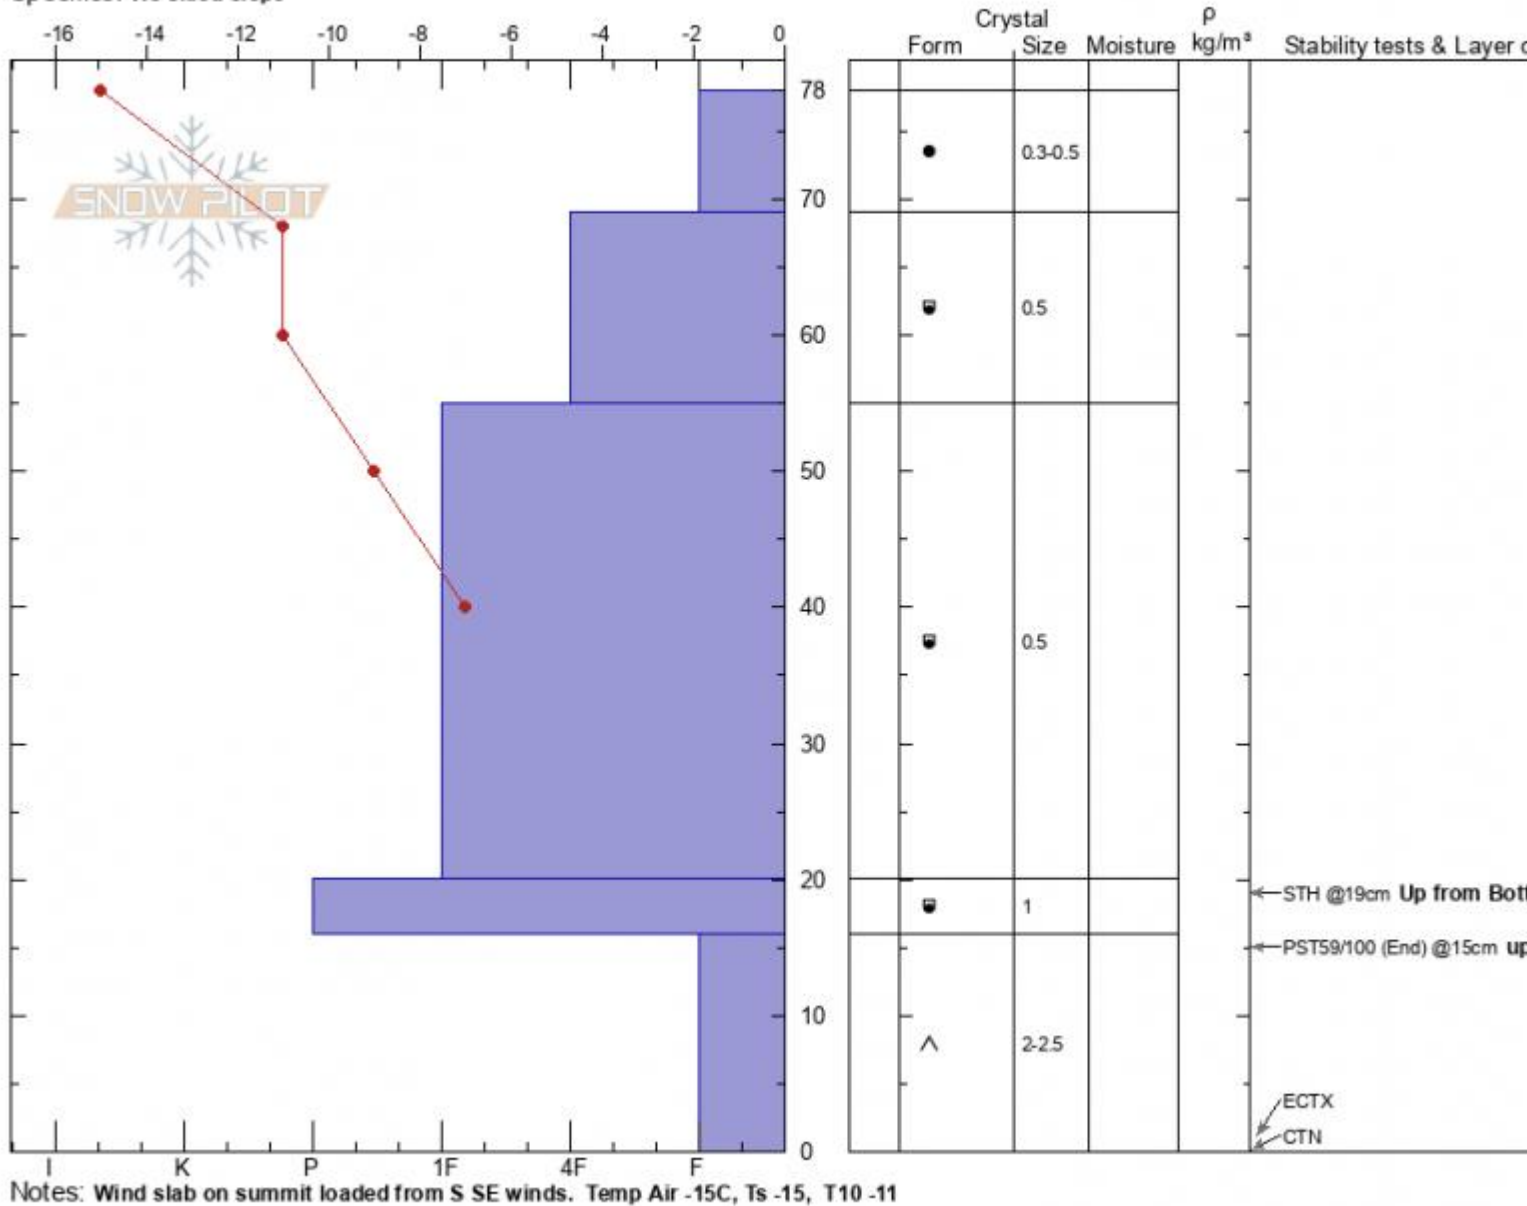

**Mt Hebgen**  
**Lionhead Range**  
**MT**  
 Elevation: **7744 ft**  
 Aspect: **135°**  
 Specifics: **We skied slope**

**SaRah Busse**  
**01/02/2022 - 12:07 pm**  
 Co-ord: **45.07764N, -111.98914W**  
 Slope Angle: **12°**  
 Wind Loading: **yes**

Stability: **Good**  
 Air Temperature: **-15°C**  
 Sky Cover: **BKN**  
 Precipitation: **NO**  
 Wind: **SW Light Breeze**

HS: **78**      Layer Notes:  
 16-0cm: **Problematic layer**

Advisory Region  
 Lionhead Range  
 Longitude  
 -112.21W  
 Latitude  
 44.47N  
 Lionhead Range, 2022-01-03