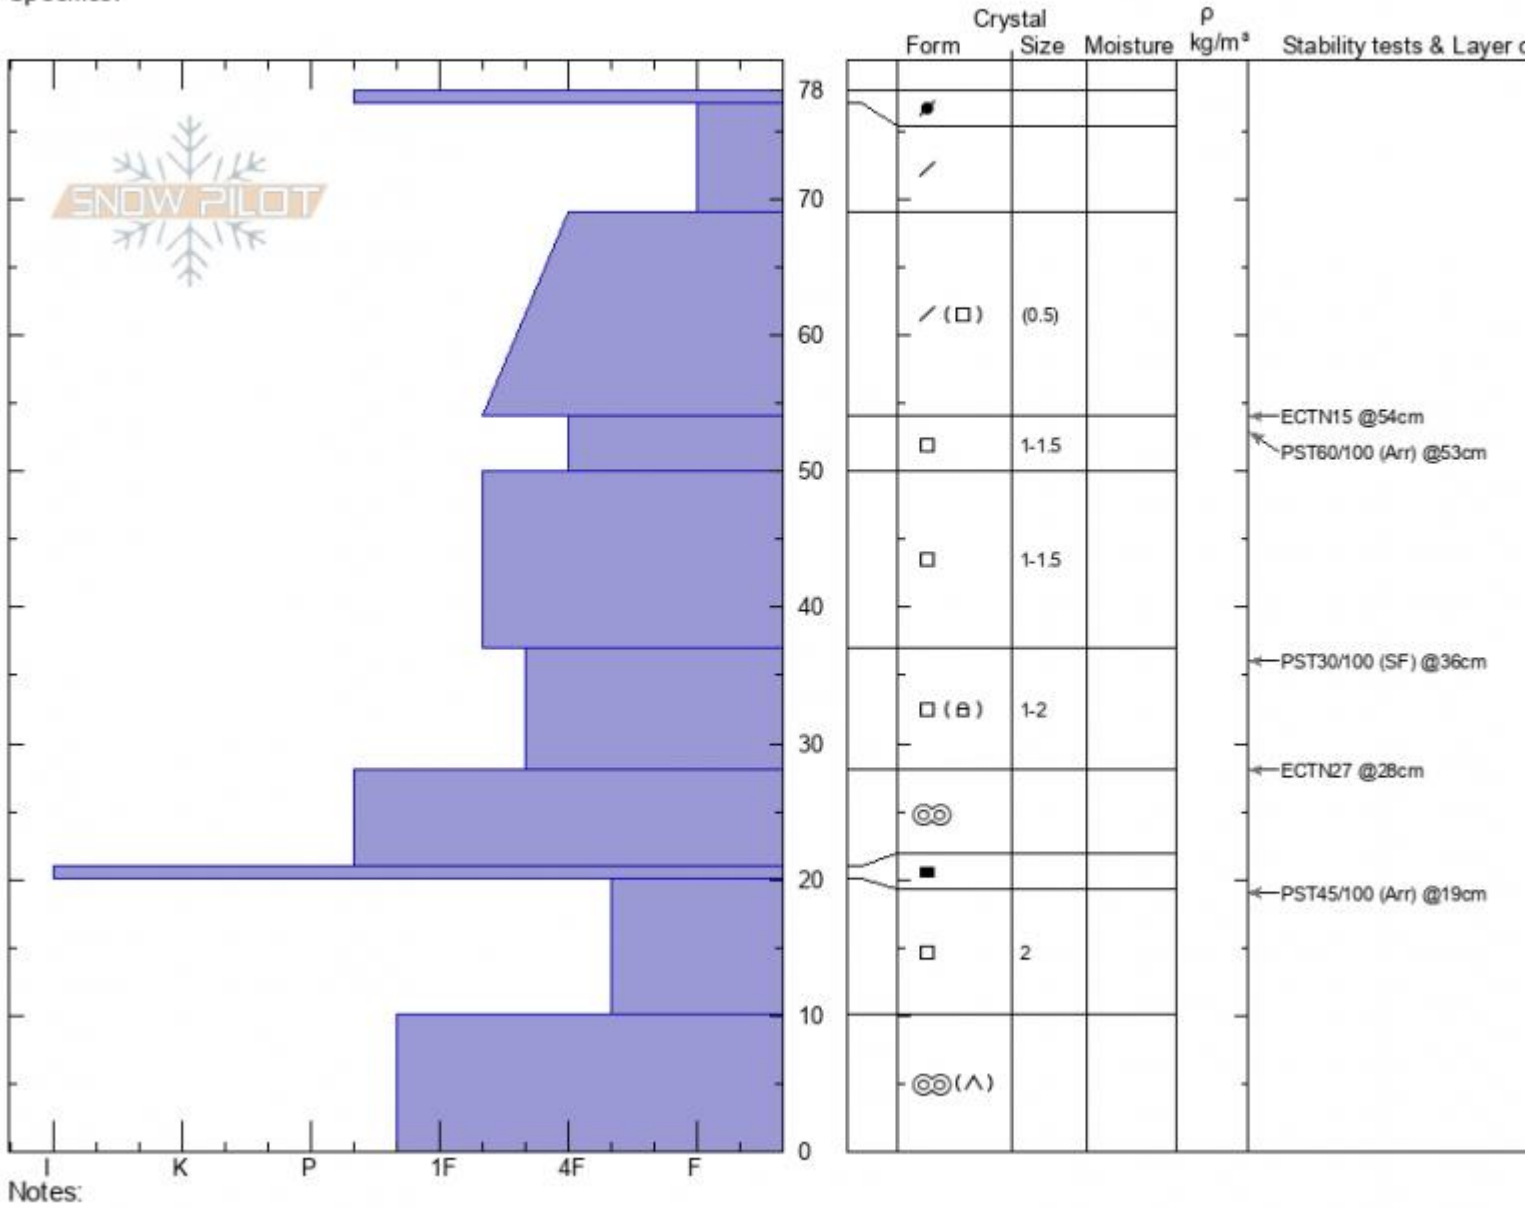

**Middle Basin, SciBowl2**  
**Madison Range-N**  
**MT**  
 Elevation: **9230 ft**  
 Aspect: **130°**  
 Specifics:

**Alex Marienthal**  
**01/02/2022 - 12:30pm**  
 Co-ord: **45.32725N, -111.38142W**  
 Slope Angle: **24°**  
 Wind Loading: **yes**

Stability: **Good**  
 Air Temperature: **-8.5°C**  
 Sky Cover: **BKN**  
 Precipitation: **NO**  
 Wind:

HS: **78**  
 PF: **78**  
 PS: **20**  
 Layer Notes: 54-50cm: **Problematic layer**

Advisory Region  
 Northern Madison  
 Longitude  
 -111.38W  
 Latitude  
 45.34N  
 Northern Madison, 2022-01-03