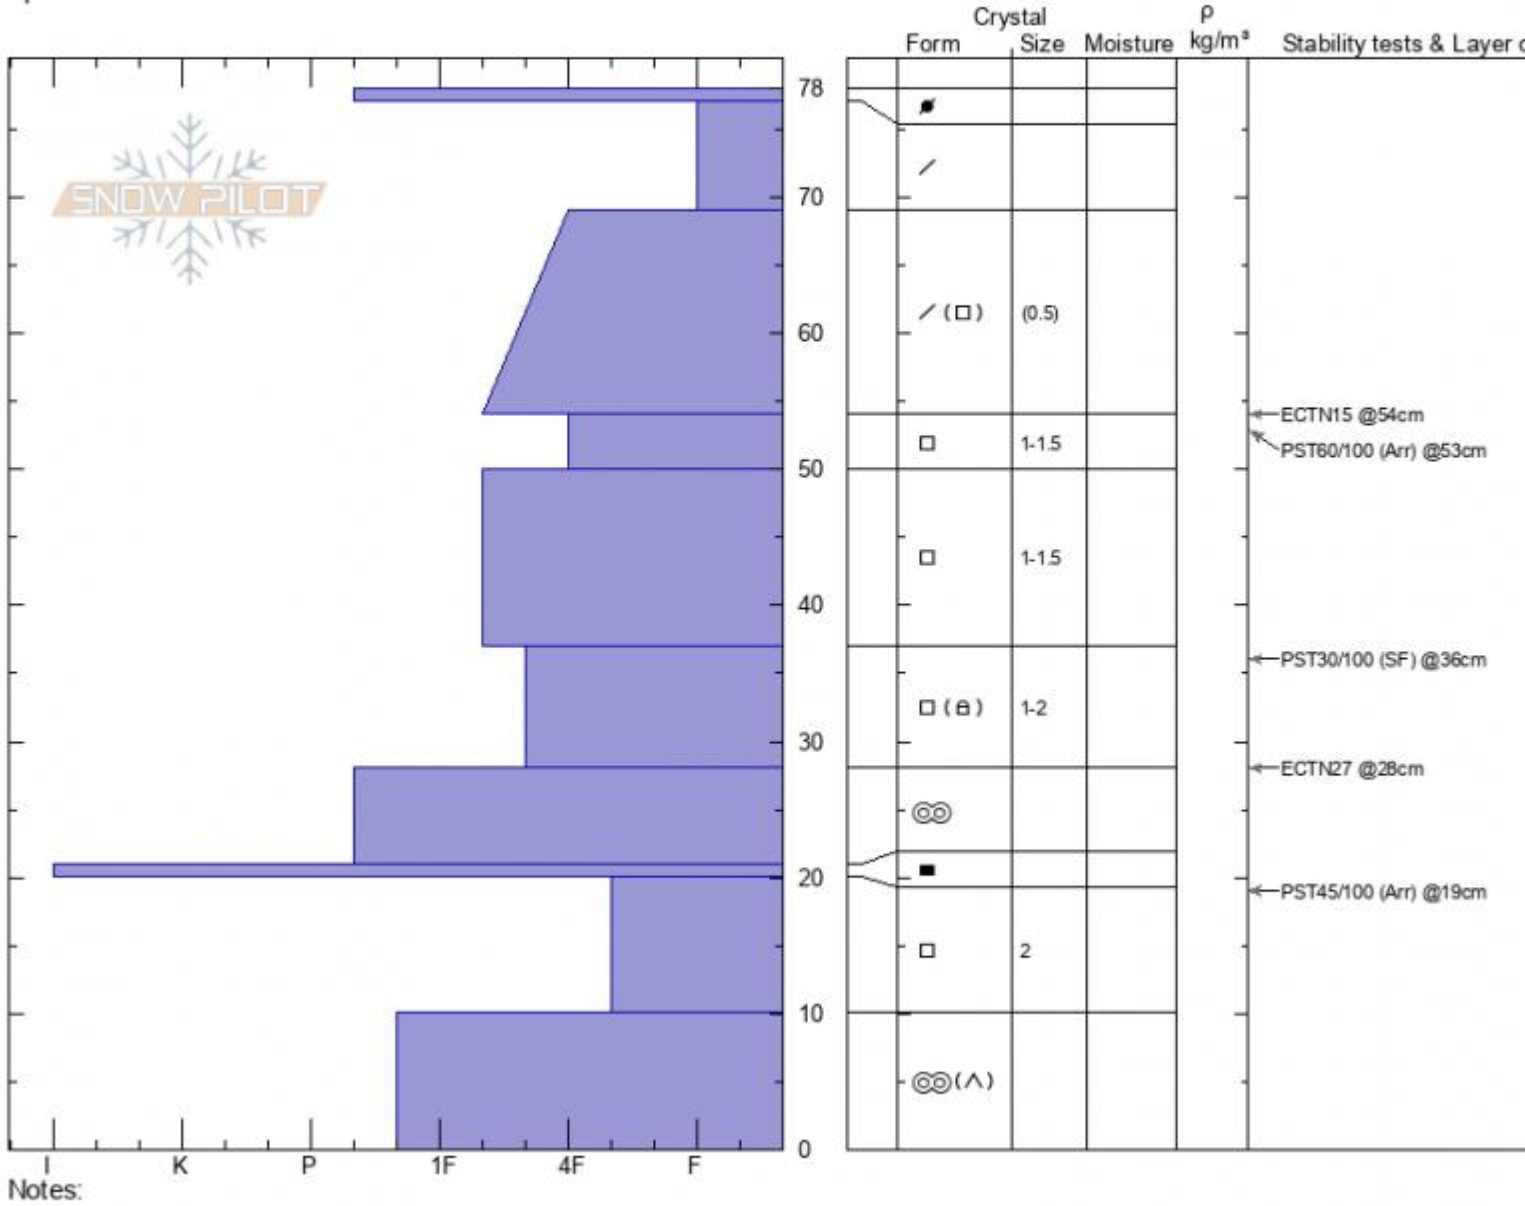

**Middle Basin, SciBowl2**  
**Madison Range-N**  
**MT**  
 Elevation: **9230 ft**  
 Aspect: **130°**  
 Specifics:

**Alex Marienthal**  
**01/02/2022 - 12:30pm**  
 Co-ord: **45.32725N, -111.38142W**  
 Slope Angle: **24°**  
 Wind Loading: **yes**

Stability: **Good**  
 Air Temperature: **-8.5°C**  
 Sky Cover: **BKN**  
 Precipitation: **NO**  
 Wind:

HS: **78**  
 PF: **78**  
 PS: **20**  
 Layer Notes: 54-50cm: **Problematic layer**

Advisory Region  
 Northern Madison  
 Longitude  
 -111.38W  
 Latitude  
 45.34N  
 Northern Madison, 2022-01-03