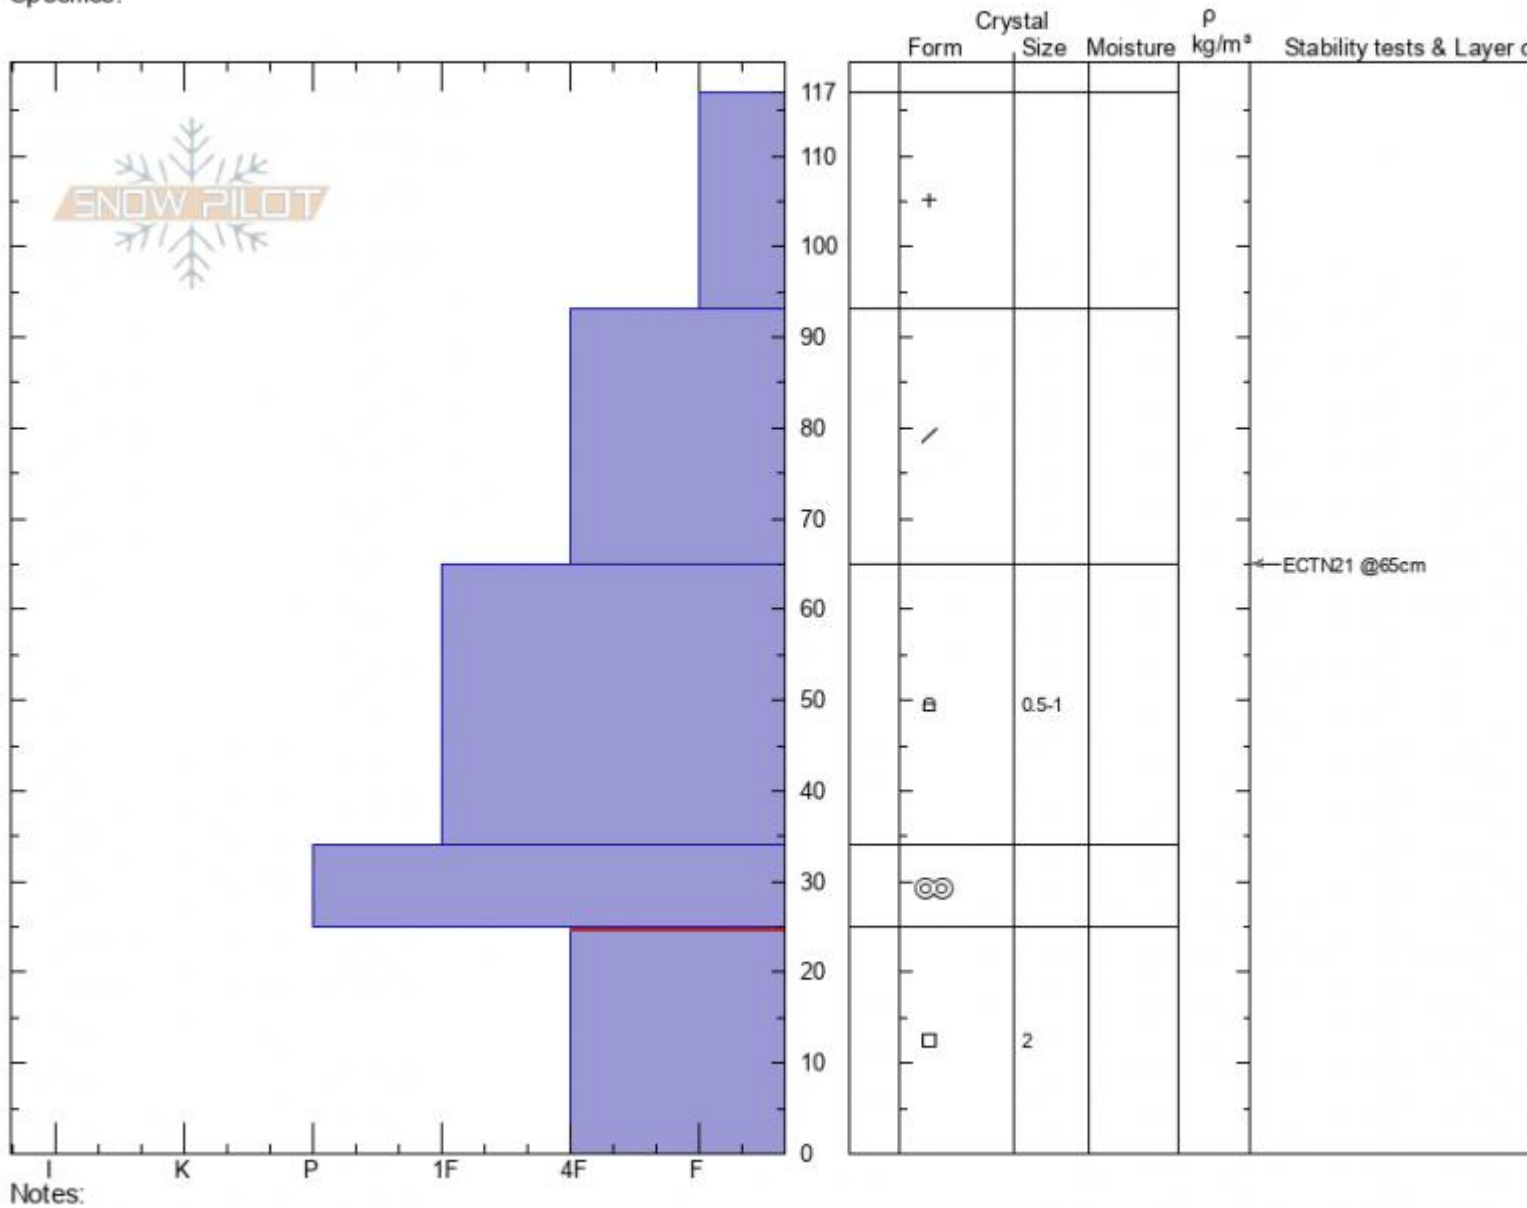

Meadow Denny Creek  
 Lionhead Range  
 MT  
 Elevation: 8004 ft  
 Aspect: 85°  
 Specifics:

Dave Zinn  
 12/30/2021 - 1:30pm  
 Co-ord: 44.71279N, -111.29710W  
 Slope Angle: 25°  
 Wind Loading: no

Stability: Fair  
 Air Temperature:  
 Sky Cover: OVC  
 Precipitation: S2  
 Wind: E Light Breeze

HS:117 Layer Notes:  
 PF: 50 25-0cm: Problematic layer

Advisory Region  
 Lionhead Range  
 Longitude  
 -111.32W  
 Latitude  
 44.73N  
 Lionhead Range, 2022-01-02