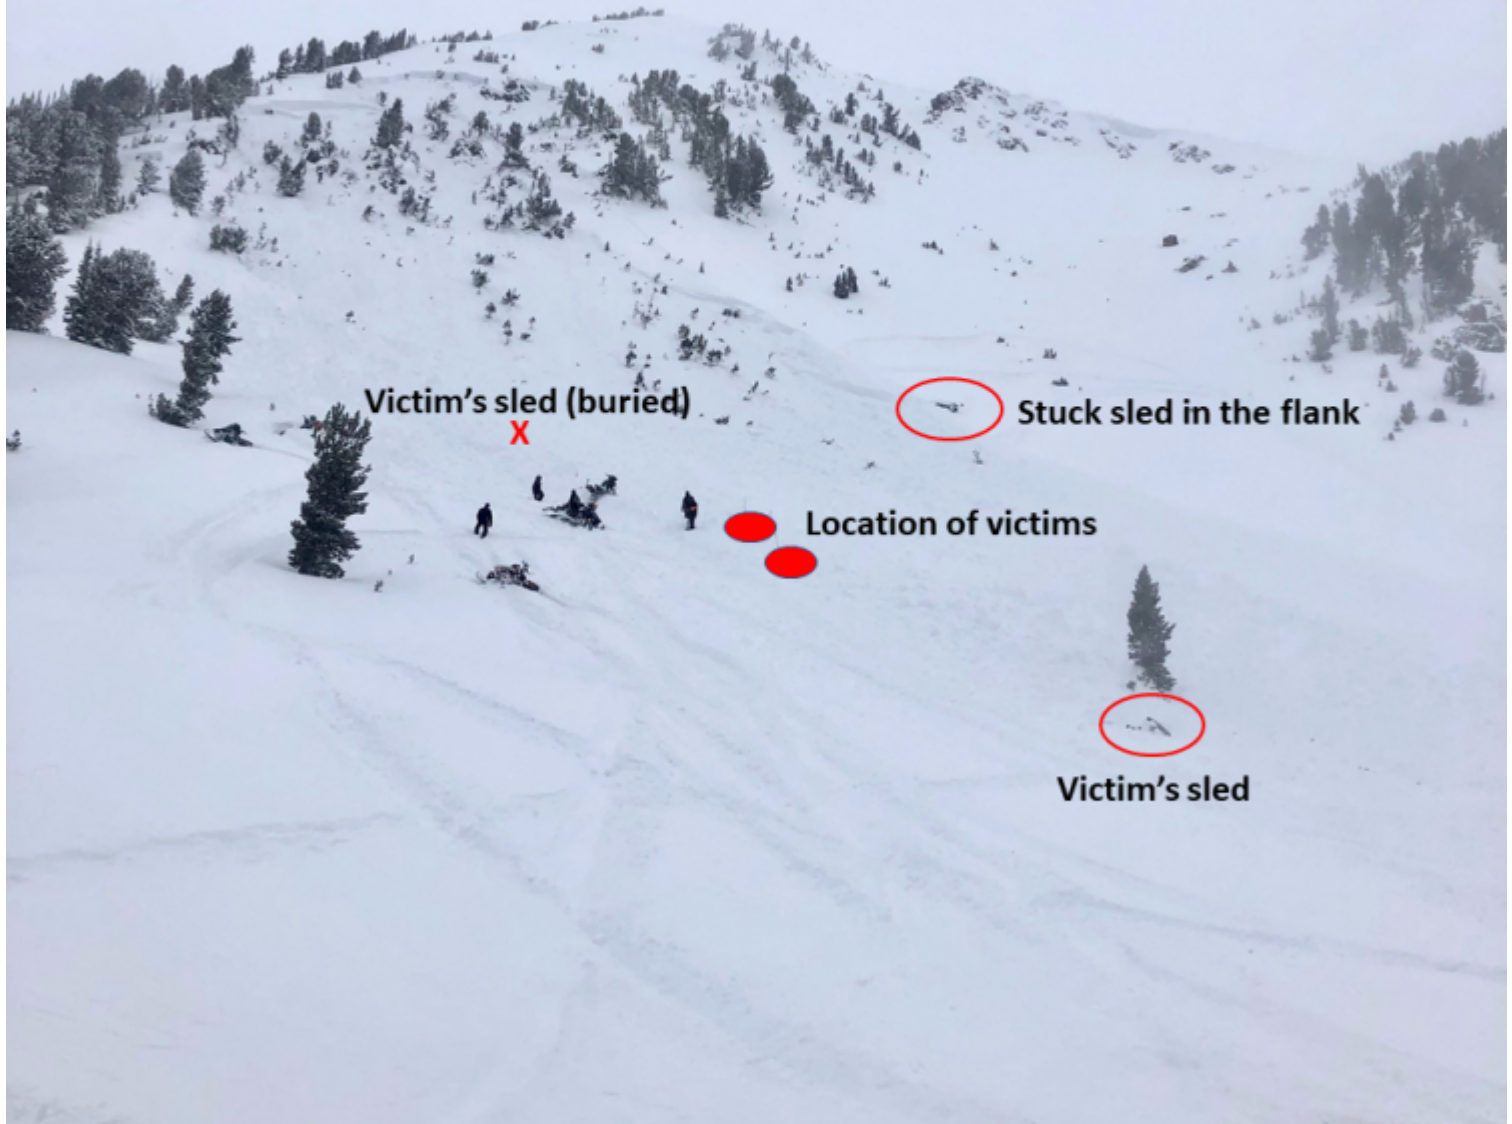

Scotch Bonnet Mountain  
SE aspect  
10,000'

4-5' deep  
300' wide  
500' vertical

This photo shows where people and their machines were buried. Photo: S. Strenge

Advisory Region  
Cooke City  
Longitude  
-109.95W  
Latitude  
45.06N

**Avalanche Details:** [Double Avalanche Fatality, Scotch Bonnet Mountain](#)  
Cooke City, 2021-12-30