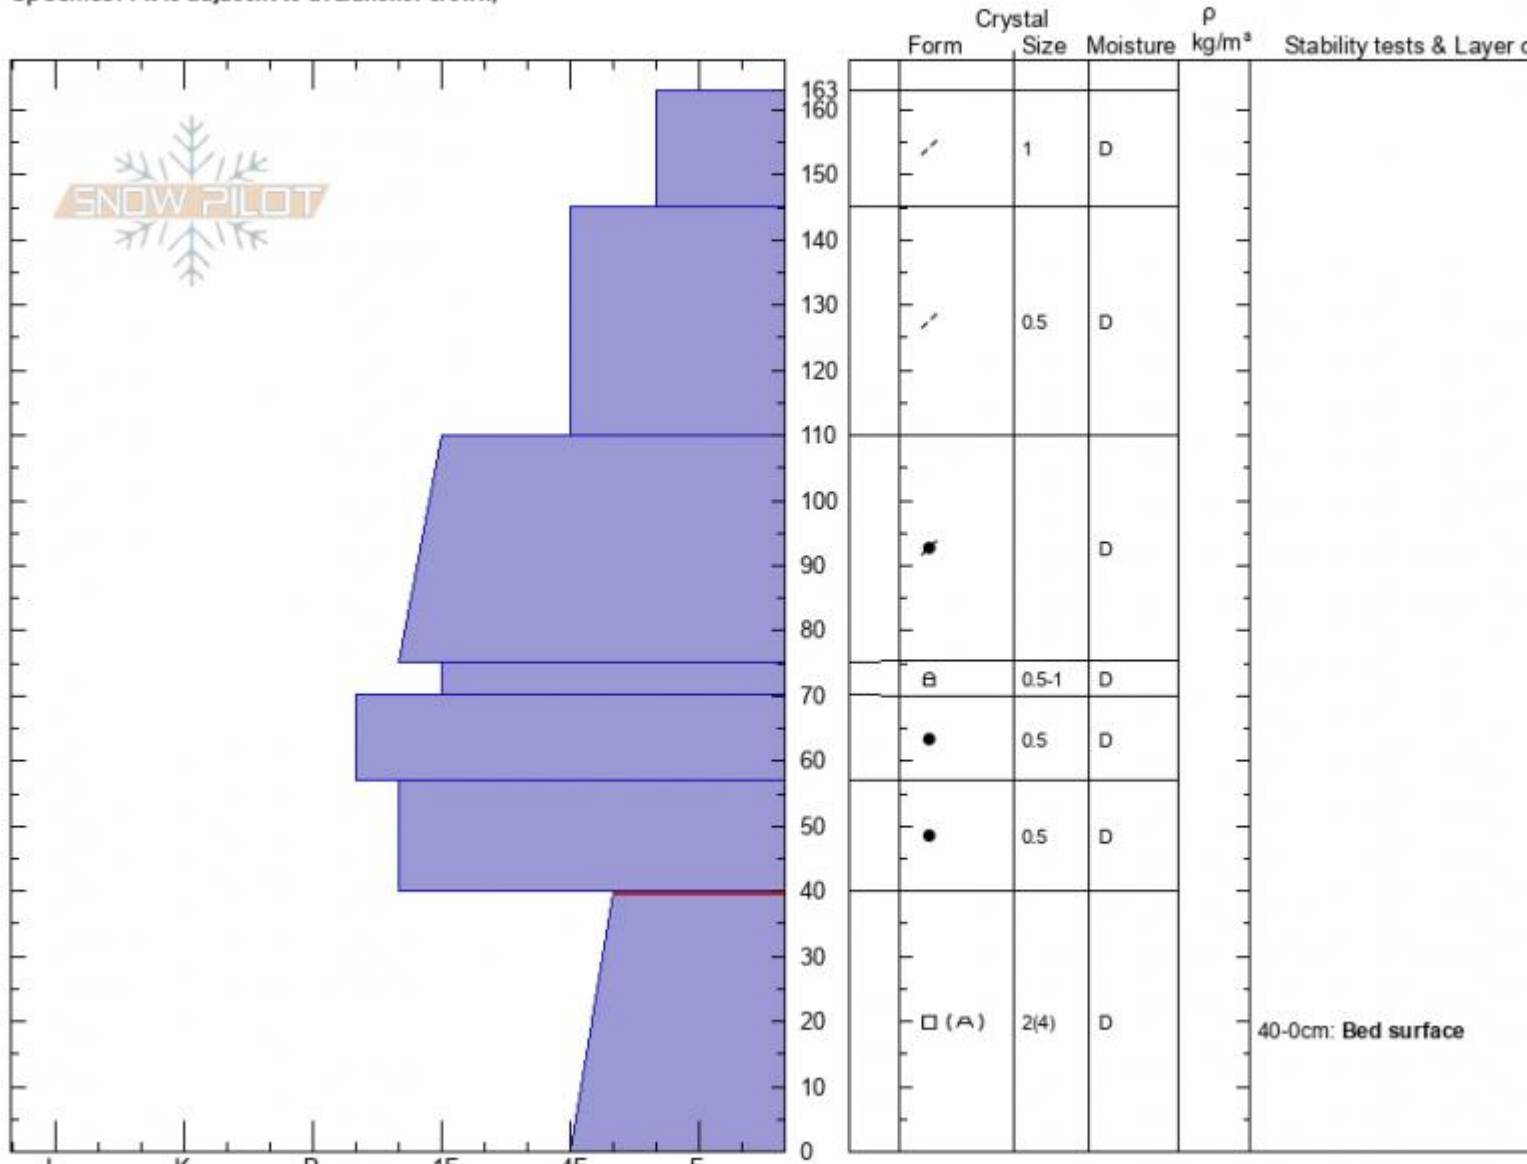

Scotch Bonnet Crown  
 Beartooths  
 MT  
 Elevation: 10000 ft  
 Aspect: 130°  
 Specifics: Pit is adjacent to avalanche: crown;

Doug Chabot-Admin  
 12/28/2021 - 9:55am  
 Co-ord: 45.07147N, -109.94407W  
 Slope Angle: 33°  
 Wind Loading: previous

Stability: **Poor**  
 Air Temperature: **-23°C**  
 Sky Cover: **OVC**  
 Precipitation: **NO**  
 Wind: **SW Moderate**

HS:163 Layer Notes:  
 40-0cm: Bed surface  
 40-0cm: Problematic layer

Notes: This pit was dug in the crown of the avalanche that killed 2 snowmobilers on December 27, 2021.

Advisory Region  
 Cooke City  
 Longitude  
 -109.95W  
 Latitude  
 45.06N

**Avalanche Details:** [Double Avalanche Fatality, Scotch Bonnet Mountain](#)  
 Cooke City, 2021-12-29