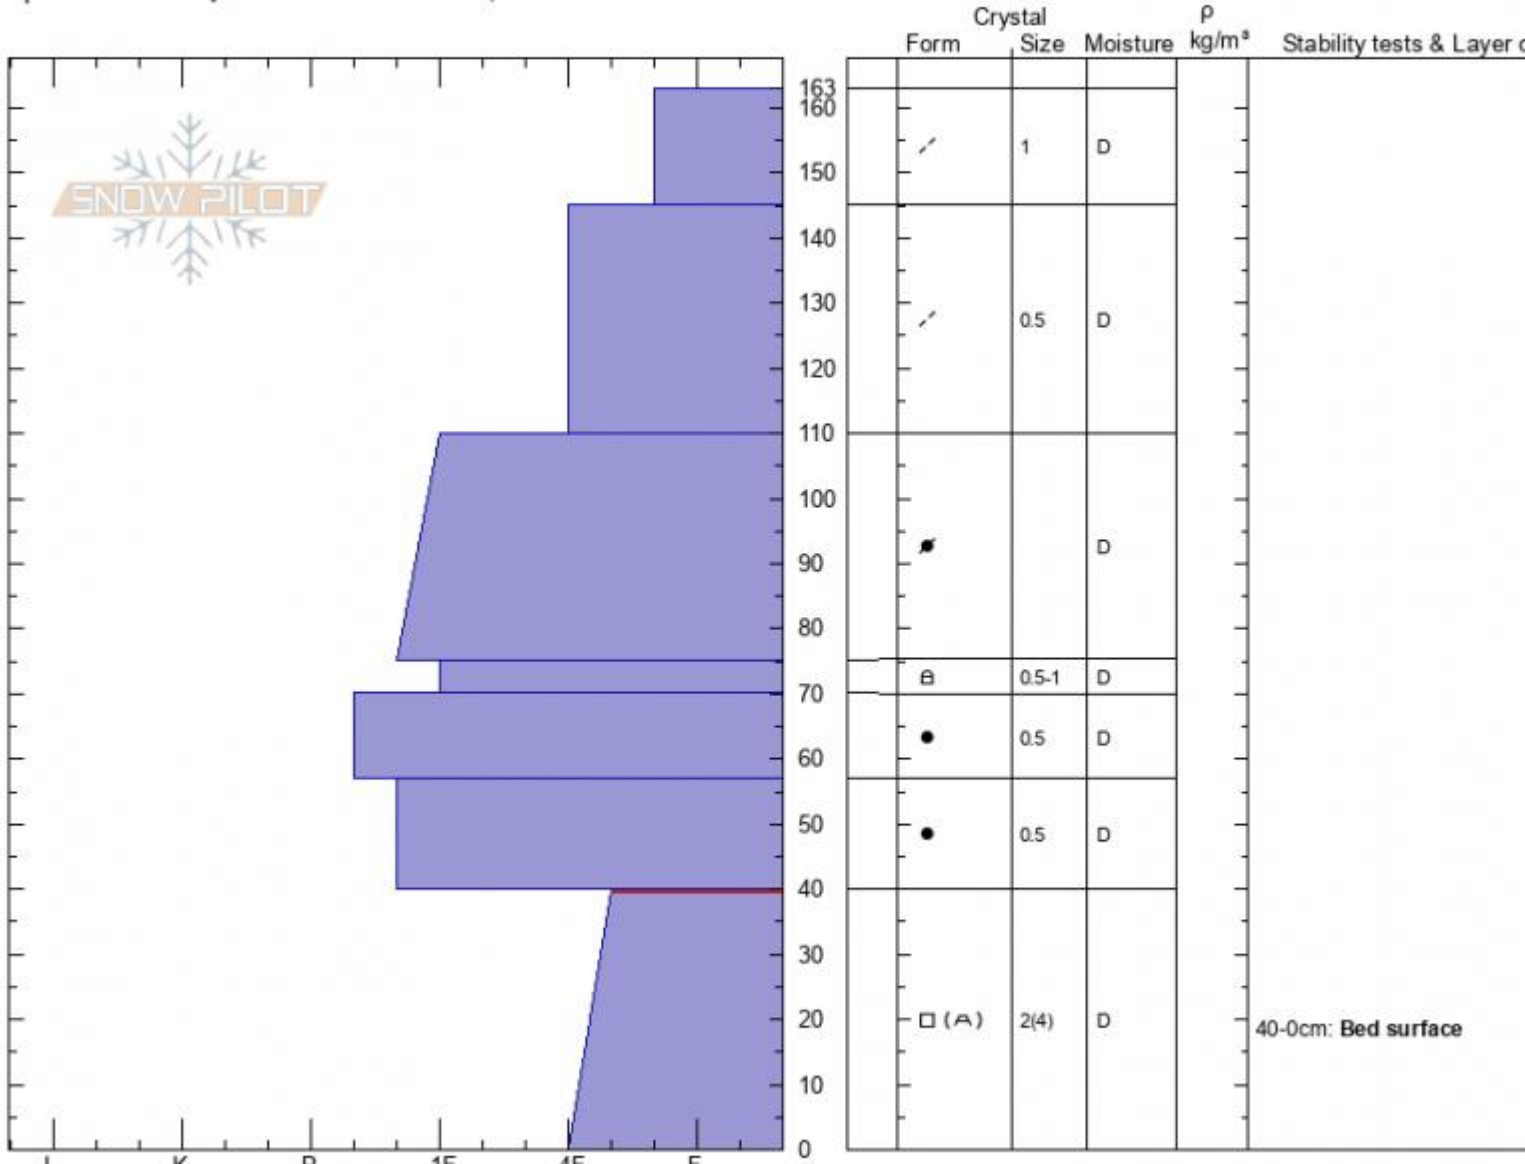

Scotch Bonnet Crown
Beartooths
MT
 Elevation: **10000 ft**
 Aspect: **130°**
 Specifics: Pit is adjacent to avalanche: crown;

Doug Chabot-Admin
12/28/2021 - 9:55am
 Co-ord: **45.07147N, -109.94407W**
 Slope Angle: **33°**
 Wind Loading: **previous**

Stability: **Poor**
 Air Temperature: **-23°C**
 Sky Cover: **OVC**
 Precipitation: **NO**
 Wind: **SW Moderate**

HS:163 Layer Notes:
 40-0cm: **Bed surface**
 40-0cm: **Problematic layer**

Notes: This pit was dug in the crown of the avalanche that killed 2 snowmobilers on December 27, 2021.

Advisory Region
 Cooke City
 Longitude
 -109.95W
 Latitude
 45.06N

Avalanche Details: [Double Avalanche Fatality, Scotch Bonnet Mountain](#)
 Cooke City, 2021-12-29