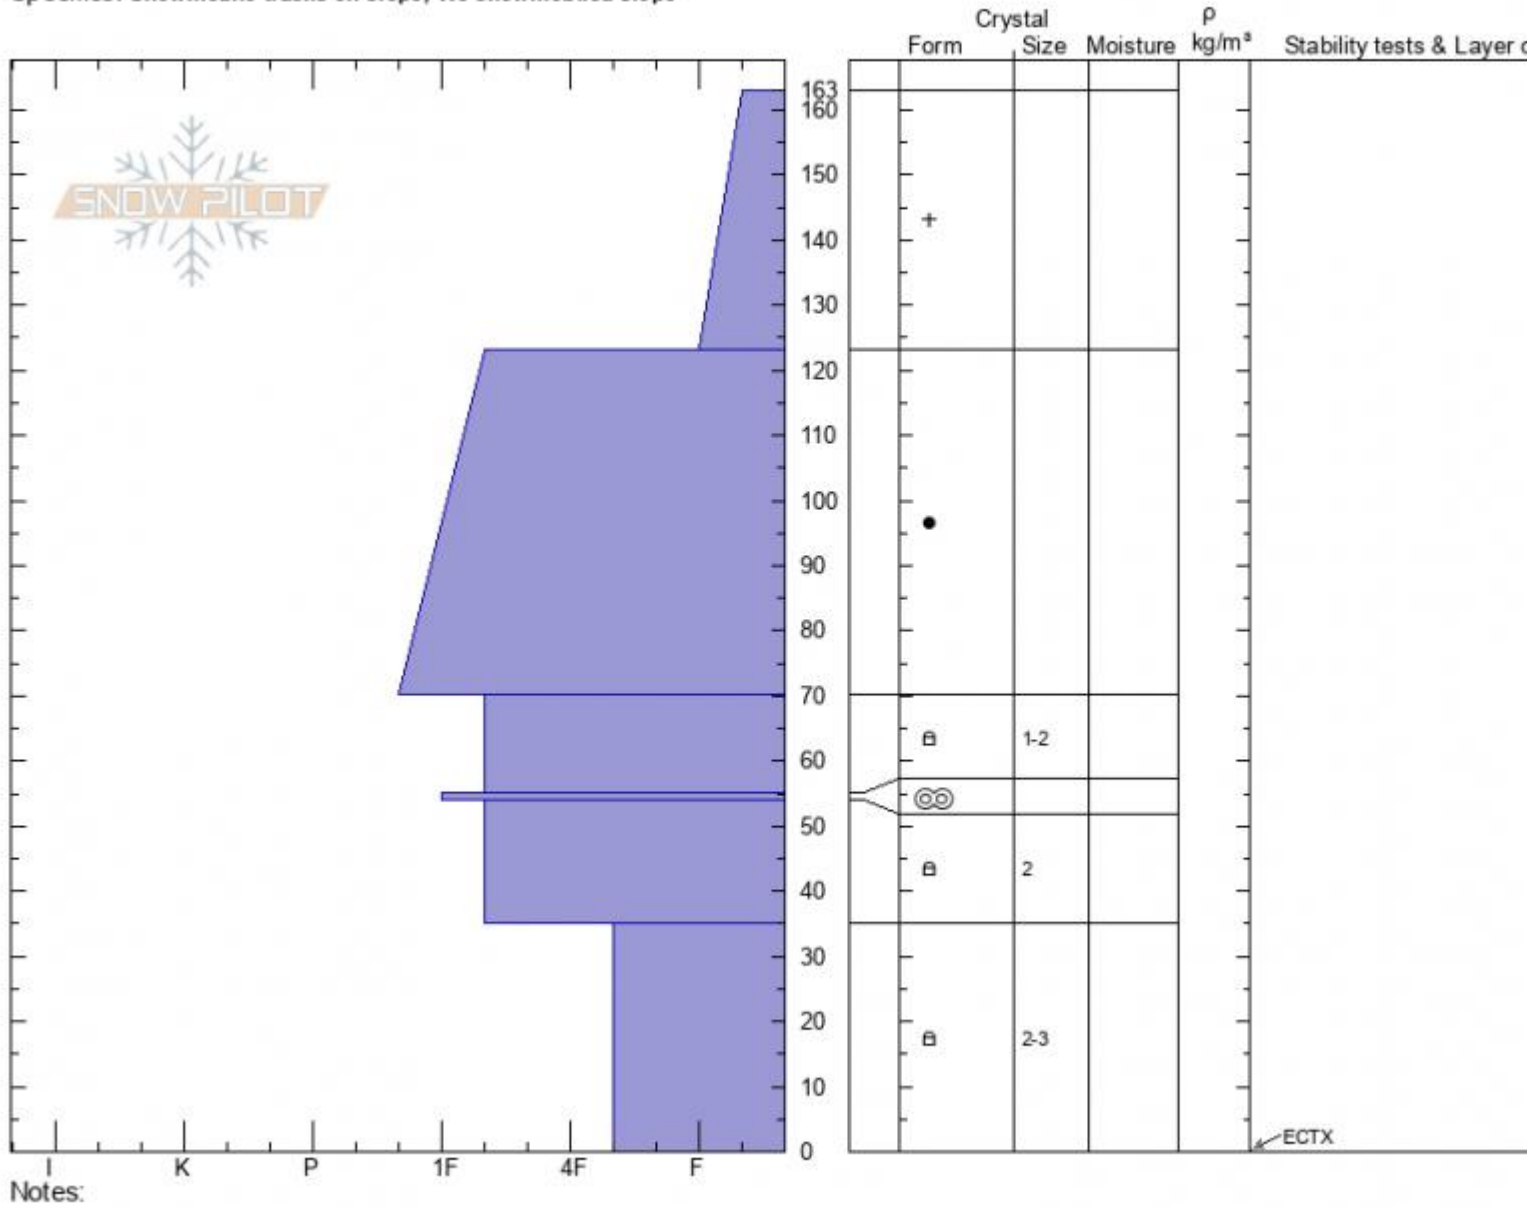

Sage Basin  
 Madison Range-S  
 MT  
 Elevation: 9000 ft  
 Aspect: 25°  
 Specifics: Snowmobile tracks on slope; We snowmobiled slope

Ian Hoyer  
 12/24/2021 - 12:00pm  
 Co-ord: 44.94676N, -111.30060W  
 Slope Angle: 28°  
 Wind Loading: previous

Stability: Fair  
 Air Temperature:  
 Sky Cover: OVC  
 Precipitation: S-1  
 Wind: Calm

HS:163 Layer Notes:  
 35-0cm: Problematic layer

Advisory Region  
 Southern Madison  
 Longitude  
 -111.27W  
 Latitude  
 45.06N  
 Southern Madison, 2021-12-24