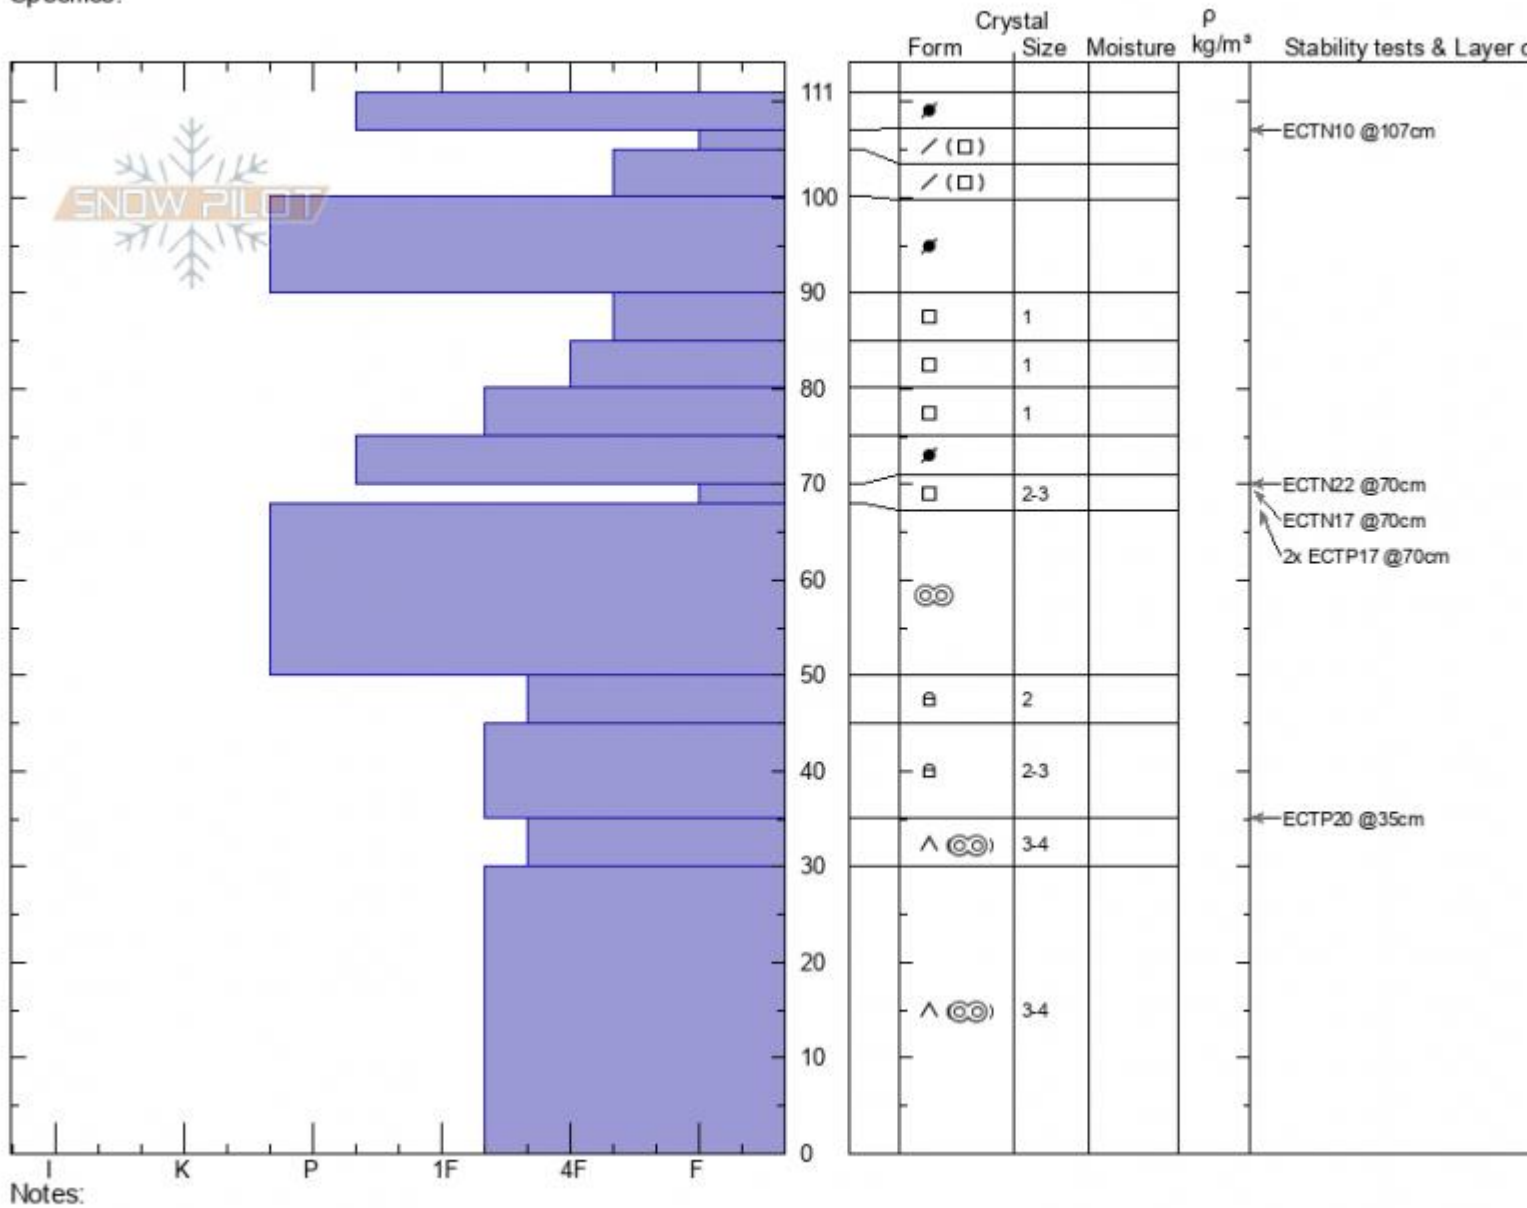

Mt. Blackmore NE face
Gallatin Range-N
MT
 Elevation: **9848 ft**
 Aspect: **80°**
 Specifics:

Alex Marienthal
12/22/2021 - 10:45am
 Co-ord: **45.44542N, -111.00205W**
 Slope Angle: **35°**
 Wind Loading: **yes**

Stability:
 Air Temperature:
 Sky Cover: **BKN**
 Precipitation: **NO**
 Wind: **SW Moderate**

HS: **111** Layer Notes:
 PF: **55** 70-68cm: **Problematic layer**
 PS: **12**

Advisory Region
 Northern Gallatin
 Longitude
 -111.00W
 Latitude
 45.44N
 Northern Gallatin, 2021-12-22