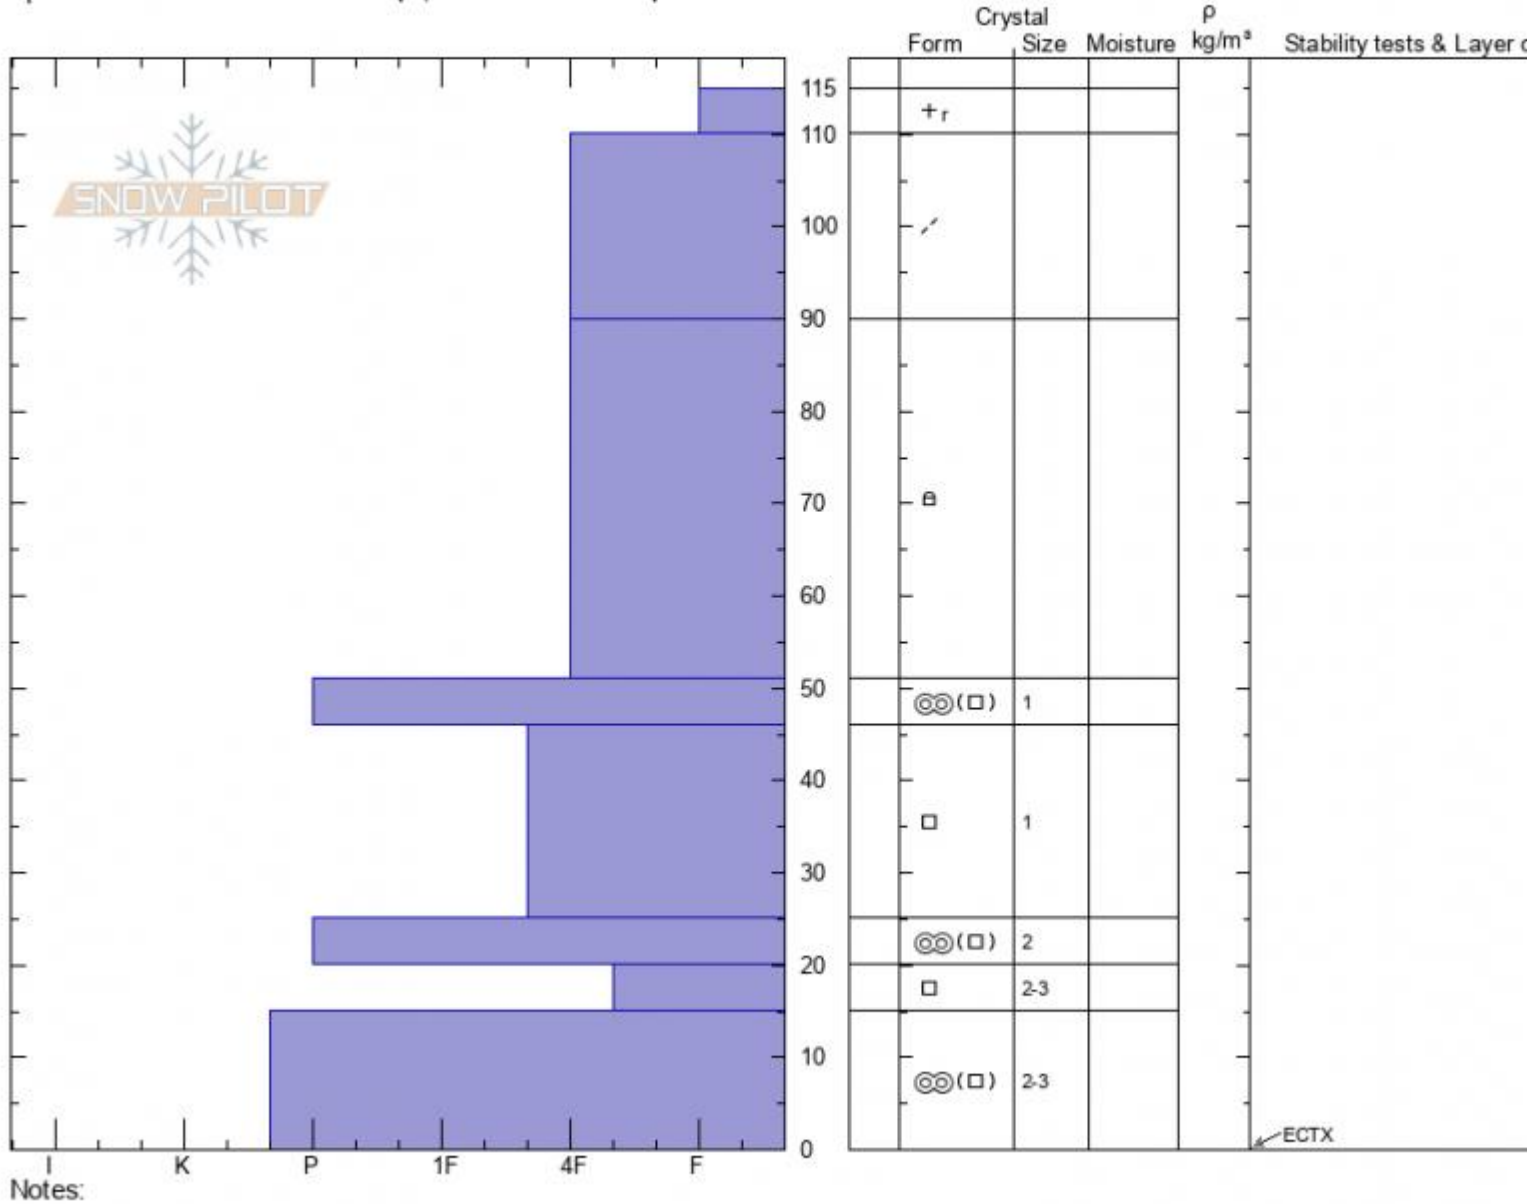

3rd yellow mule  
Madison Range-N  
MT

Hannah Marshall  
12/21/2021 - 12:11pm

Stability:  
Air Temperature:  
Sky Cover: **BKN**  
Precipitation: **NO**  
Wind:

HS:115 Layer Notes:  
PF:90

Elevation:  
Aspect:  
Specifics: Snowmobile tracks on slope; We snowmobiled slope

Advisory Region  
Northern Madison  
Longitude  
-111.38W  
Latitude  
45.17N  
Northern Madison, 2021-12-21