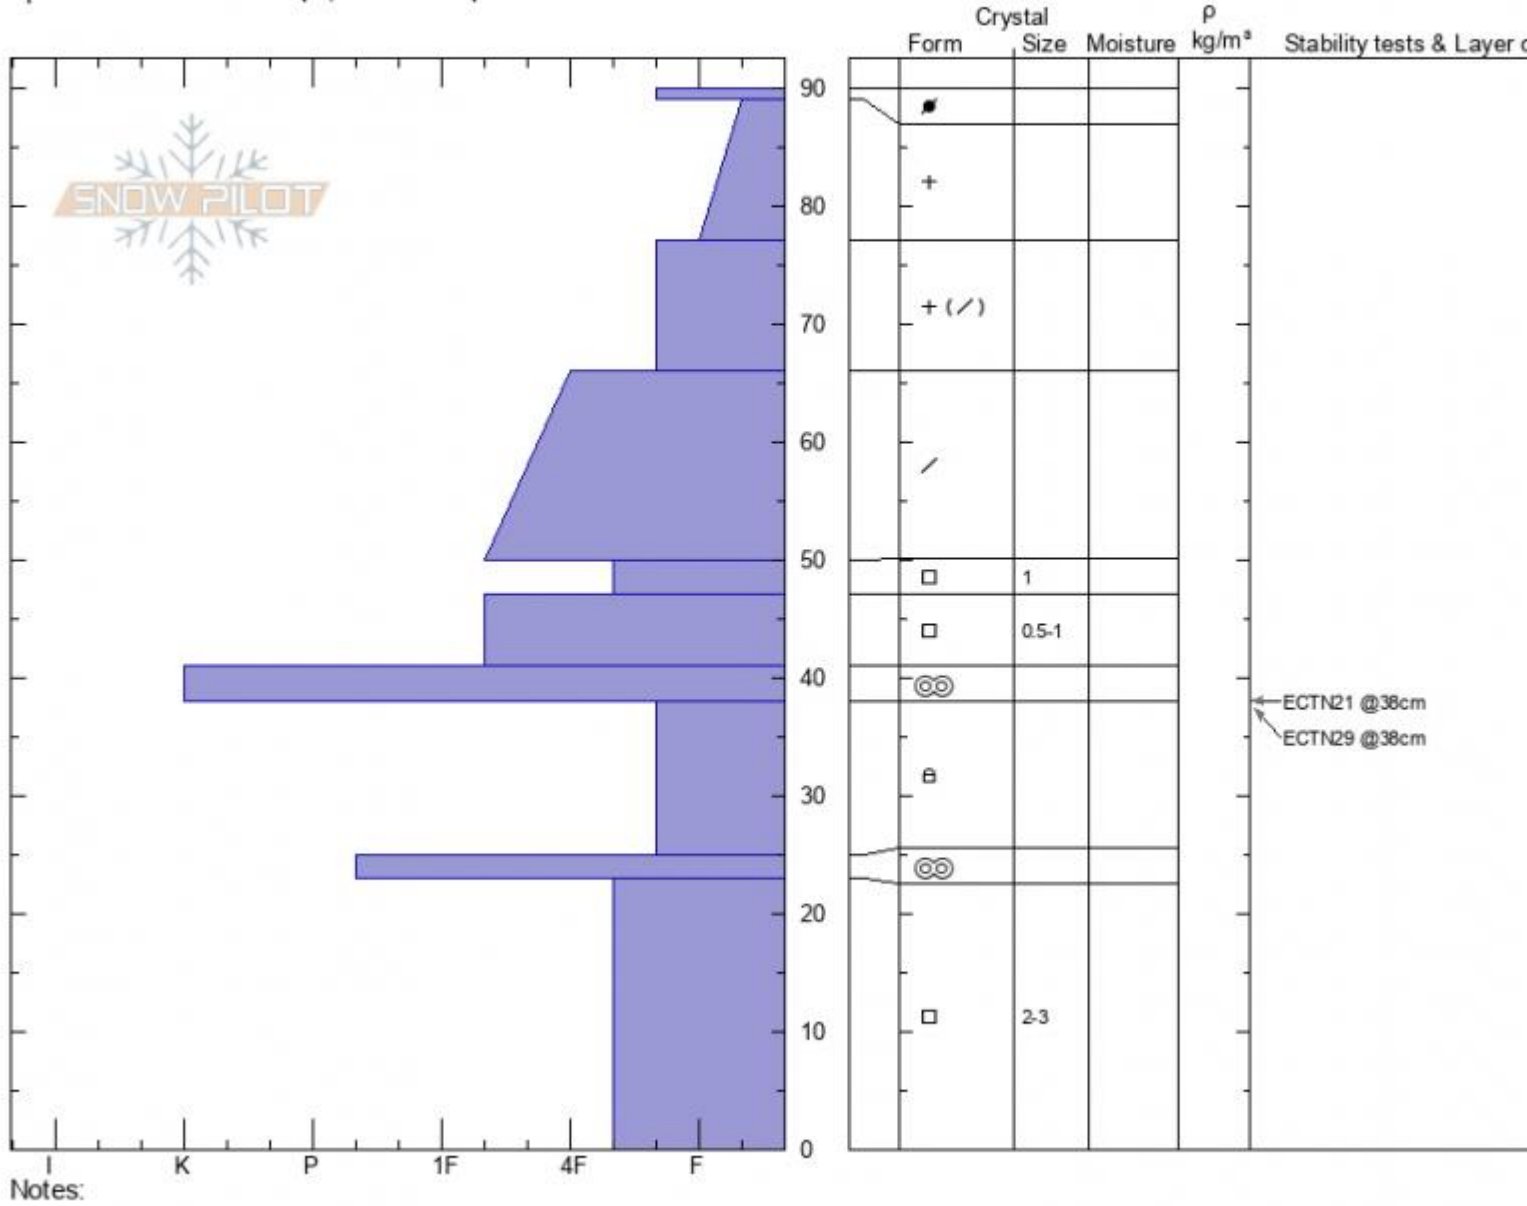

Top of Slushman's
Bridger Range
MT
 Elevation: **8723 ft**
 Aspect: **85°**
 Specifics: **Ski tracks on slope; We skied slope**

Alex Marienthal
12/18/2021 - 12:22pm
 Co-ord: **45.80316N, -110.93370W**
 Slope Angle: **28°**
 Wind Loading: **previous**

Stability:
 Air Temperature:
 Sky Cover: **OVC**
 Precipitation: **NO**
 Wind: **W Light Breeze**

HS:90 **Layer Notes:**
 38-25cm: **Problematic layer**

Advisory Region
 Bridger Range
 Longitude
 -110.92W
 Latitude
 45.82N
 Bridger Range, 2021-12-18