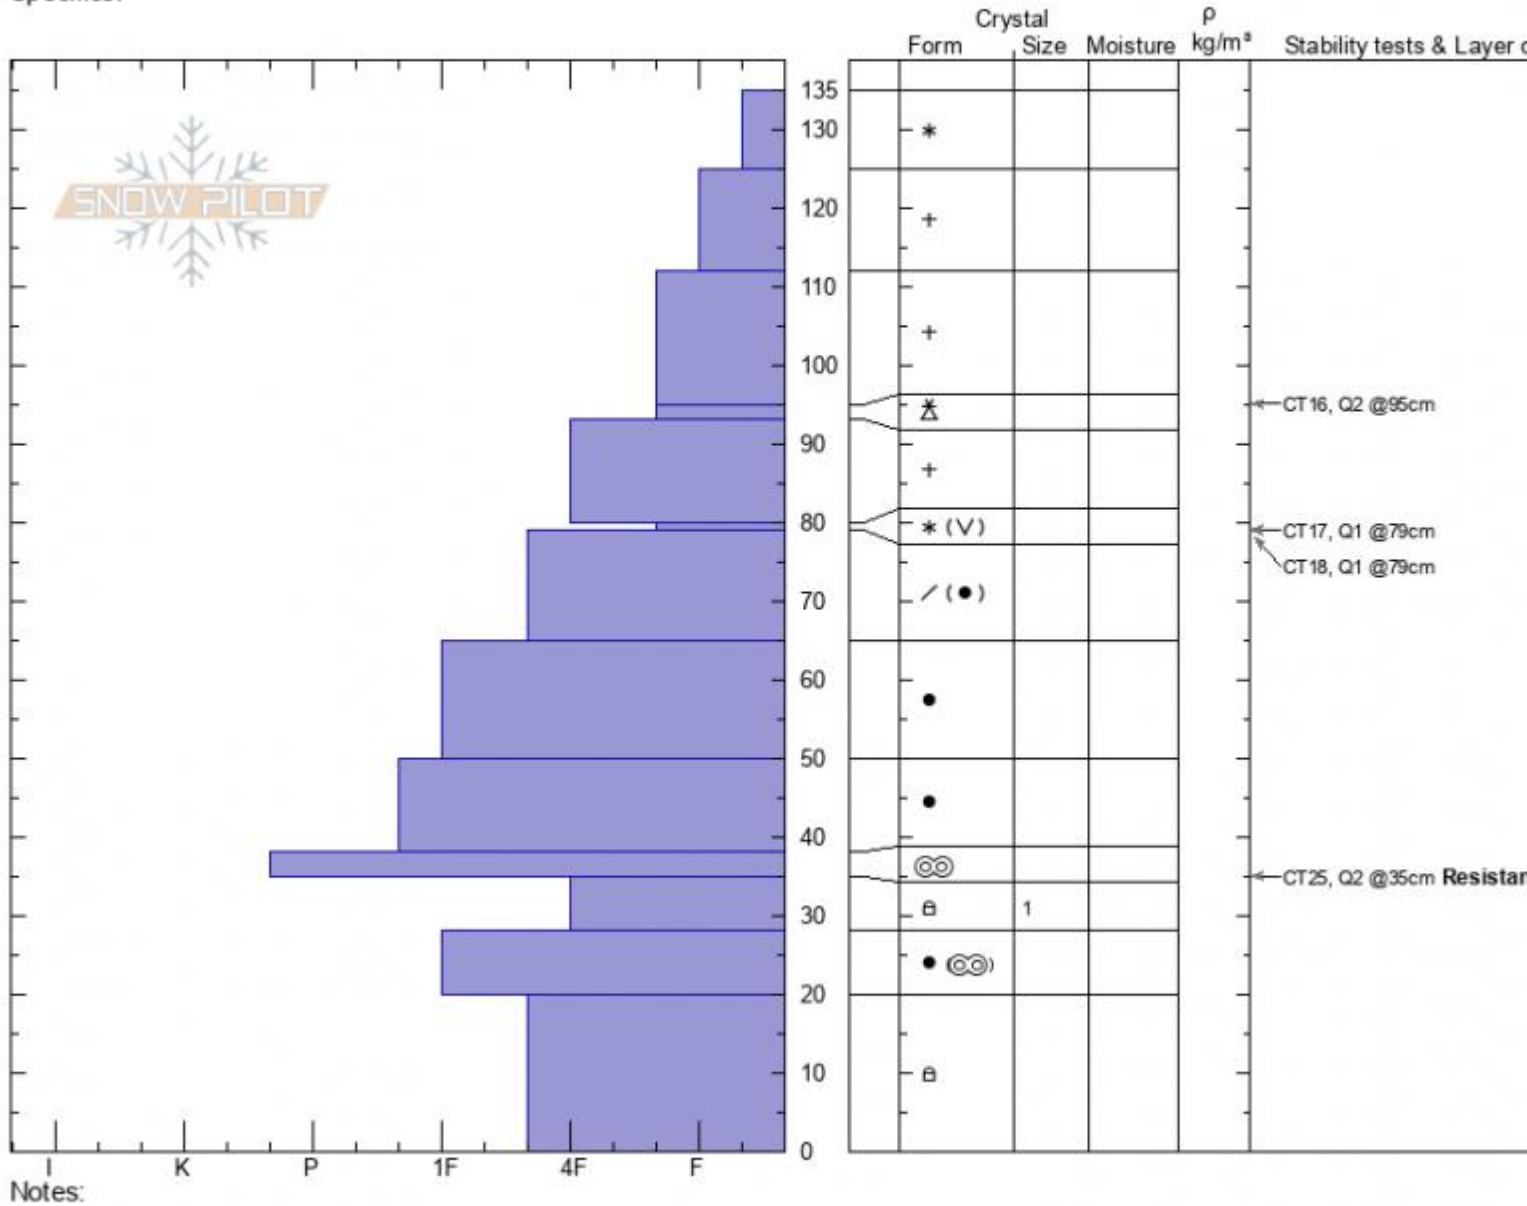

Two Top Mtn.  
Henry Mtns  
MT  
Elevation: 8110 ft  
Aspect: 120°  
Specifics:

Alex Marienthal  
12/17/2021 - 1:00pm  
Co-ord: 44.61546N, -111.23550W  
Slope Angle: 20°  
Wind Loading:

Stability: **Good**  
Air Temperature:  
Sky Cover: **FEW**  
Precipitation: **NO**  
Wind: **Calm**

HS:135 Layer Notes:

Advisory Region  
Island Park  
Longitude  
-111.26W  
Latitude  
44.62N  
Island Park, 2021-12-17