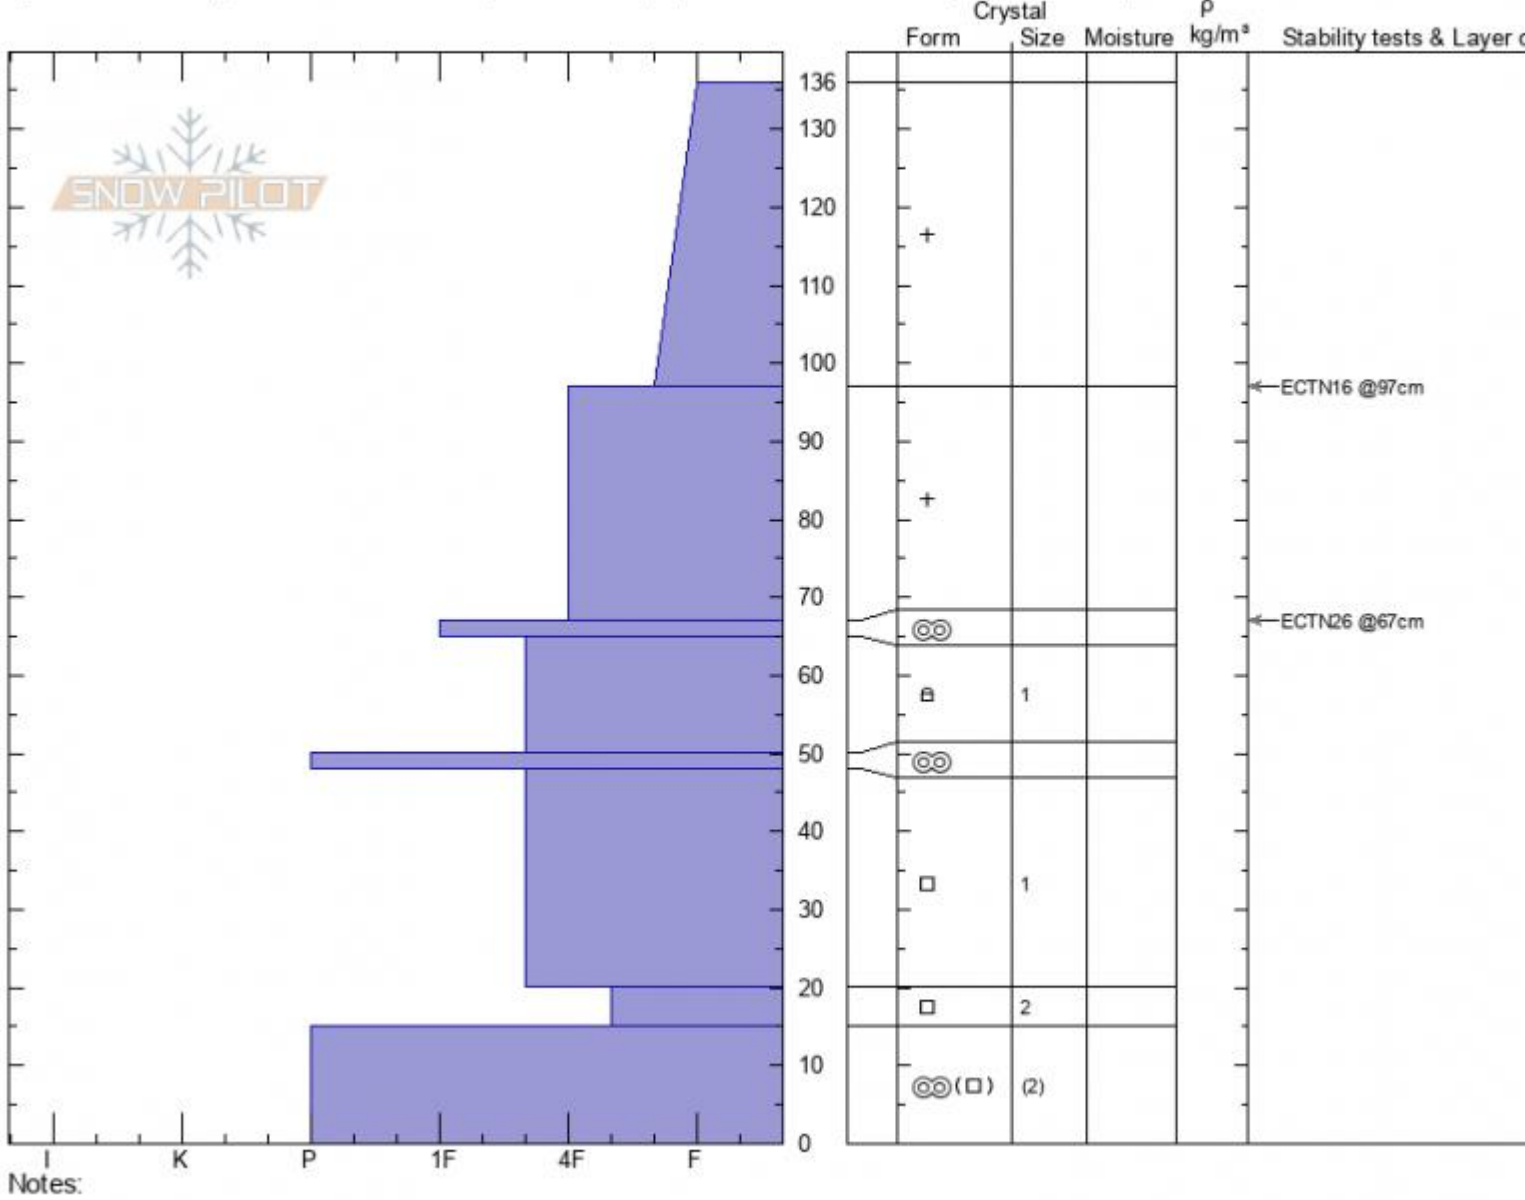

Otter Slide
Madison Range-S
MT

Elevation: **8969 ft**
 Aspect: **50°**

Dave Zinn
12/15/2021 - 1:30pm
 Co-ord: **44.94665N, -111.29953W**
 Slope Angle: **20°**
 Wind Loading: **no**

Stability: **Very Poor**
 Air Temperature:
 Sky Cover: **BKN**
 Precipitation: **S-1**
 Wind: **S Calm**

HS:**136** Layer Notes:
 PF:**100**

Specifics: Cracking; Recent avalanche activity on similar slopes; Recent avalanche activity on different slopes

Advisory Region
 Southern Madison
 Longitude
 -111.27W
 Latitude
 45.06N
 Southern Madison, 2021-12-15