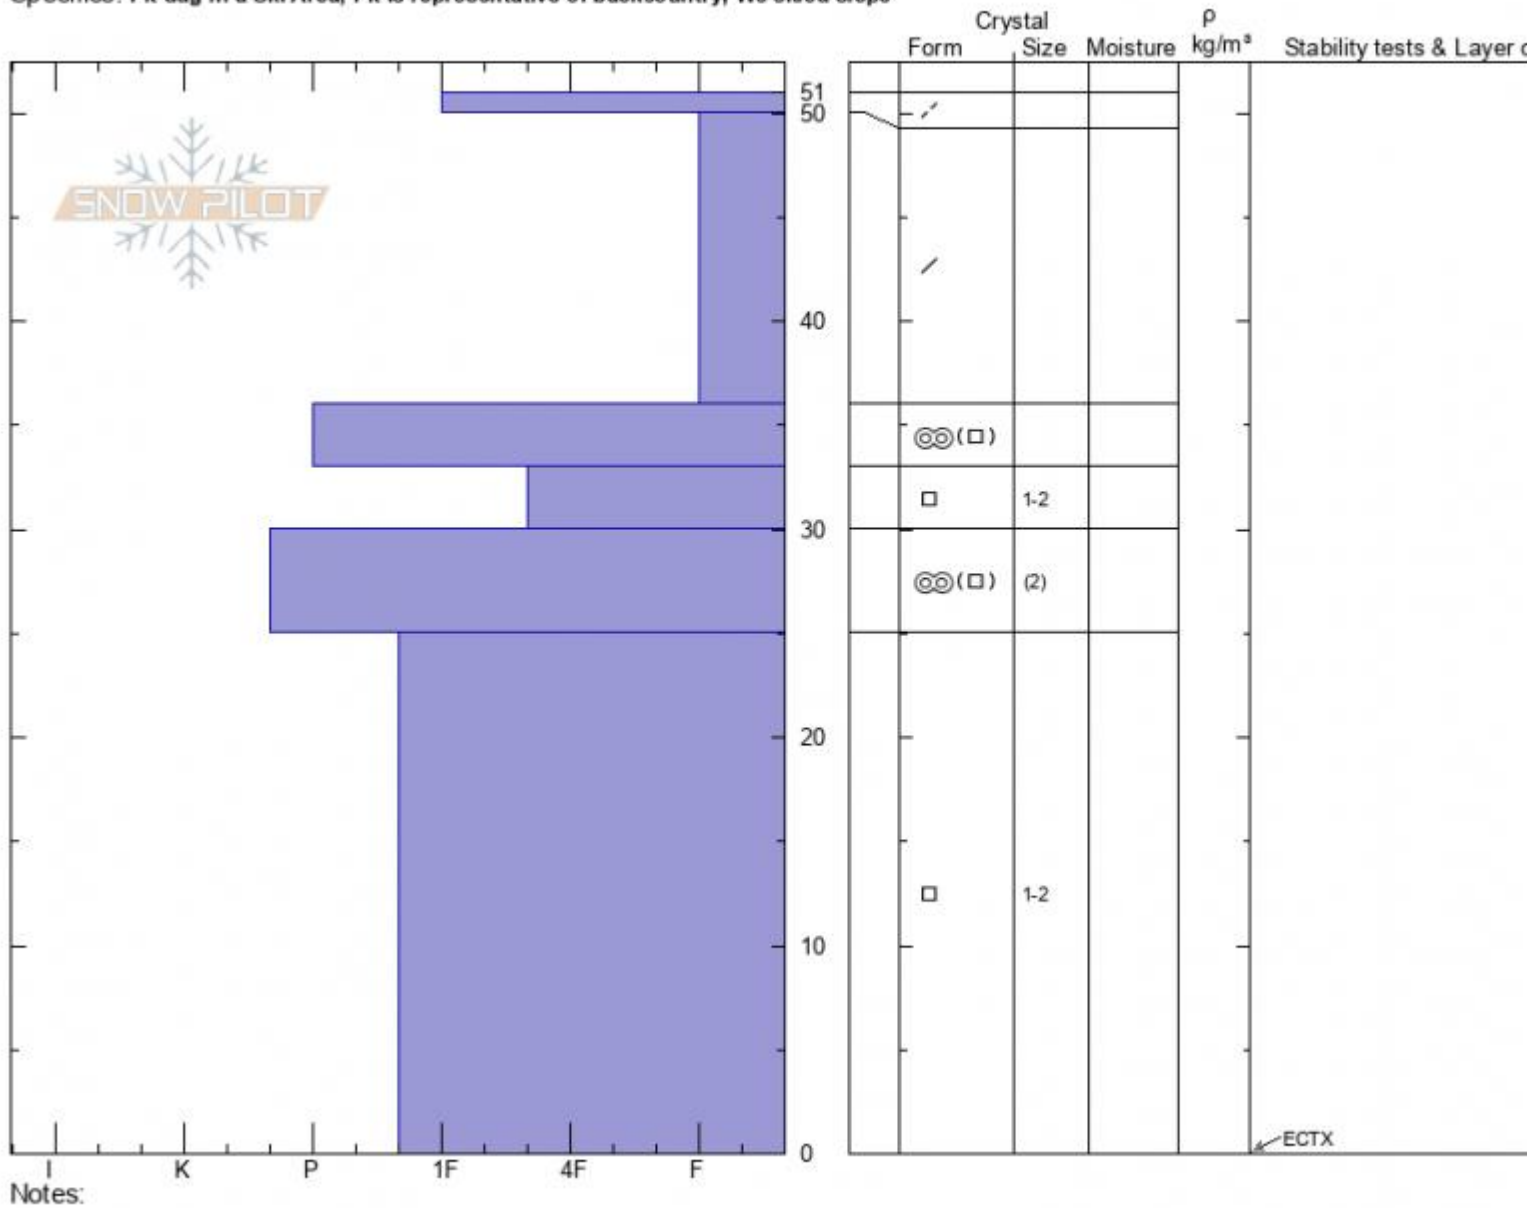

Deano's Delight
Bridger Range
MT
Elevation: 8366 ft
Aspect: 140°
Specifics: Pit dug in a Ski Area; Pit is representative of backcountry; We skied slope

Dave Zinn
12/13/2021 - 11:20am
Co-ord: 45.80175N, -110.93153W
Slope Angle: 38°
Wind Loading: no

Stability: **Very Good**
Air Temperature:
Sky Cover: **BKN**
Precipitation: **NO**
Wind: **SW Light Breeze**

Layer Notes:

Advisory Region
Bridger Range
Longitude
-110.92W
Latitude
45.82N
Bridger Range, 2021-12-13