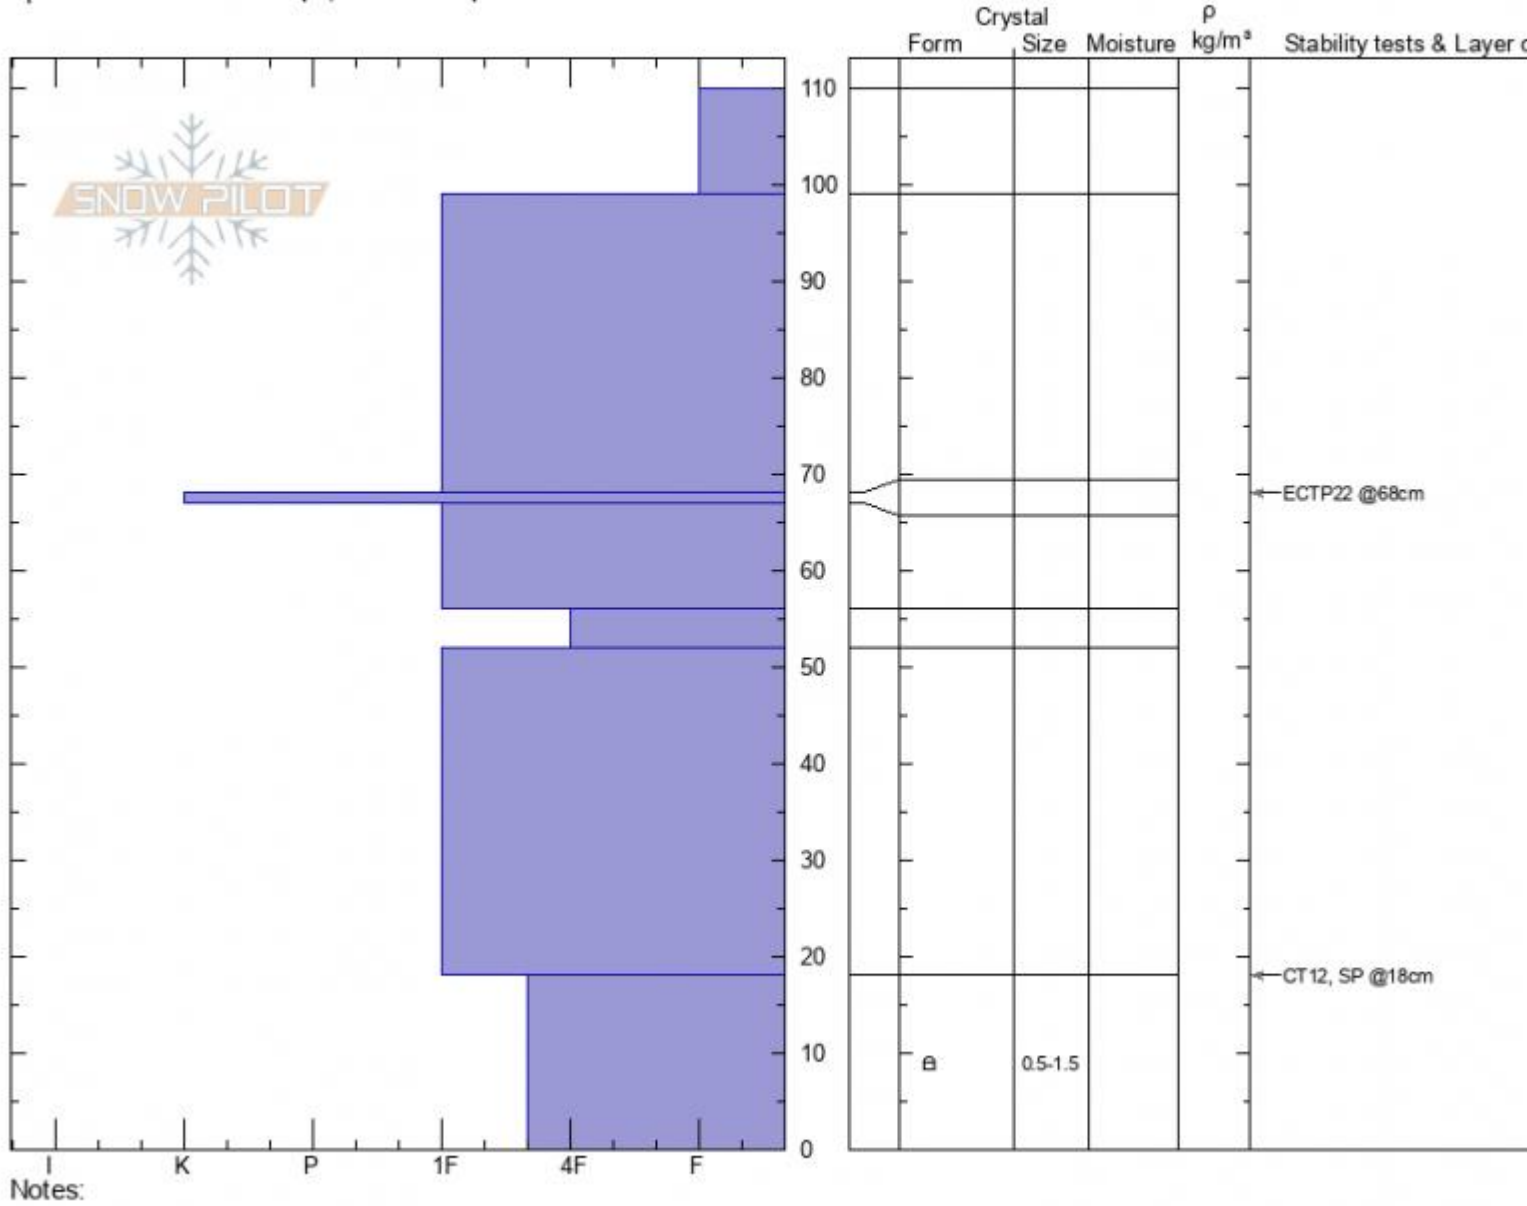

**Woody Ridge**  
**Cooke City**  
**MT**  
 Elevation: **9443 ft**  
 Aspect: **276°**  
 Specifics: **Ski tracks on slope; We skied slope**

**Haylee Darby**  
**12/10/2021 - 10:45am**  
 Co-ord: **44.98558N, -109.92819W**  
 Slope Angle: **29°**  
 Wind Loading:

Stability: **Good**  
 Air Temperature: **12°F**  
 Sky Cover: **SCT**  
 Precipitation: **NO**  
 Wind: **Calm**

**HS:110**    Layer Notes:  
 68-67cm: **Problematic layer**

Advisory Region  
 Cooke City  
 Longitude  
 -109.92W  
 Latitude  
 44.97N  
 Cooke City, 2021-12-11