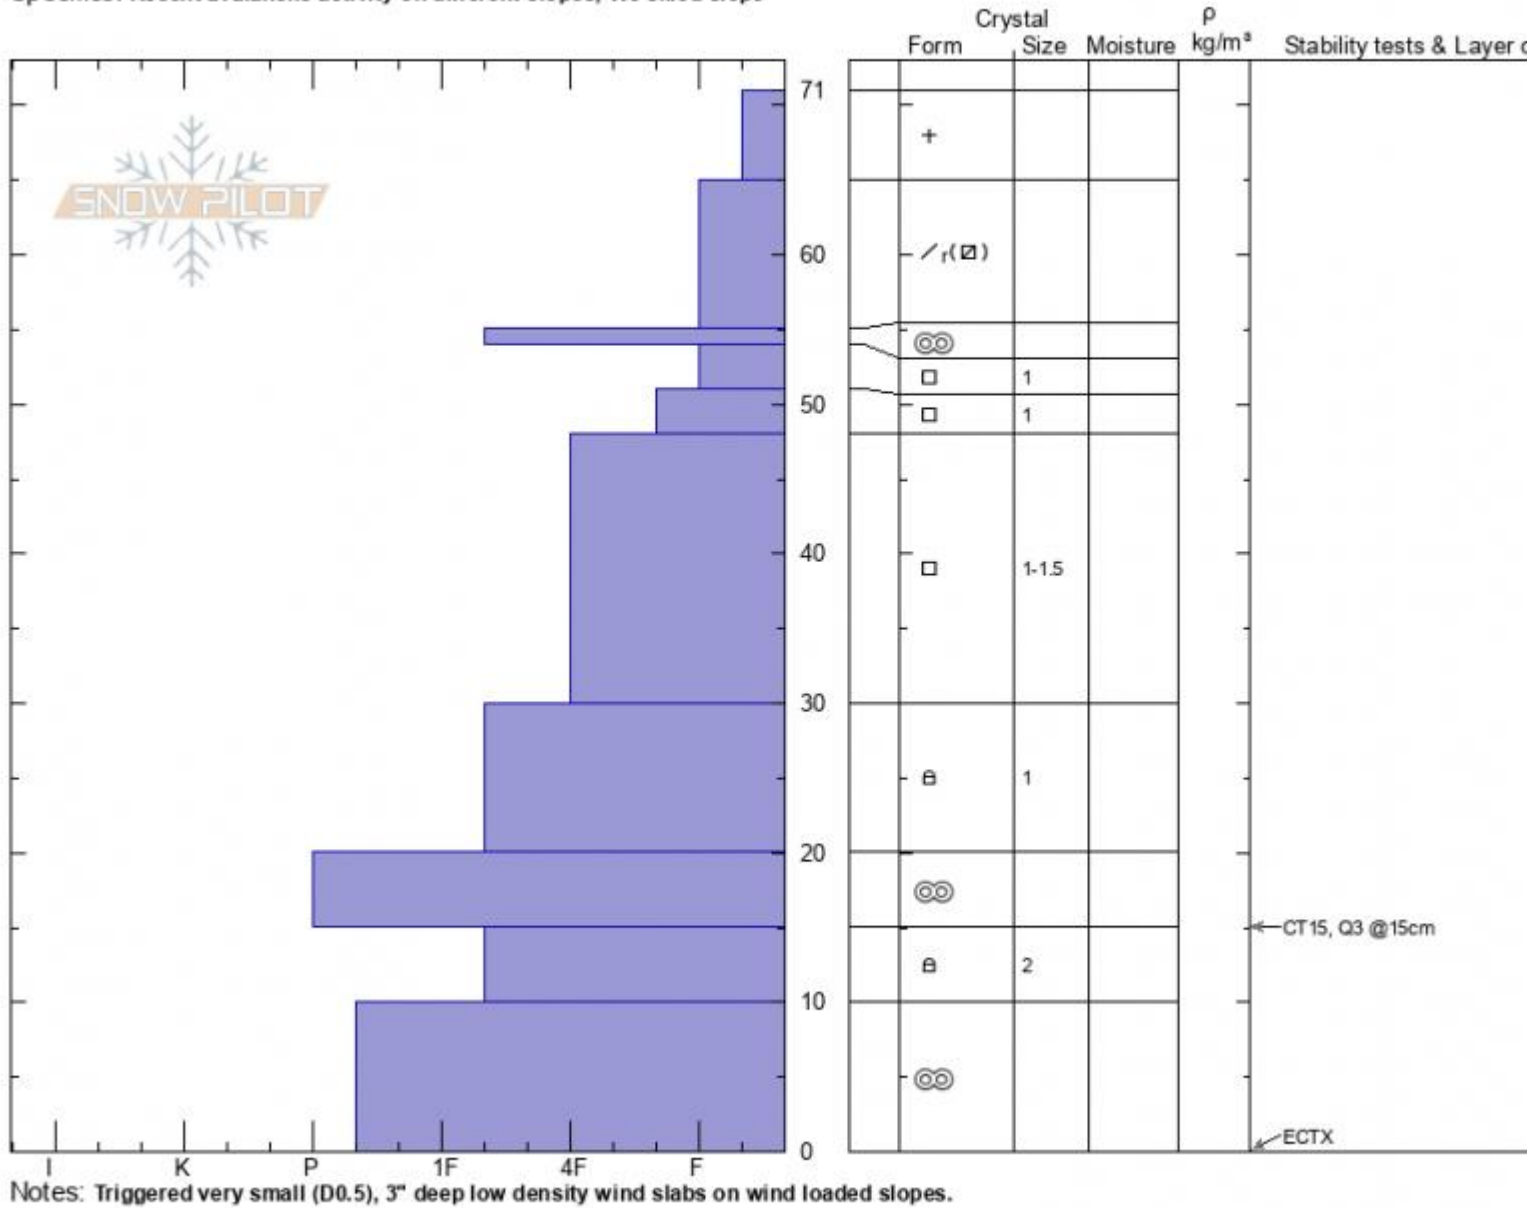

Top of Ramp
Bridger Range
MT
 Elevation: **8492 ft**
 Aspect: **65°**
 Specifics: **Recent avalanche activity on different slopes; We skied slope**

Alex Marienthal
12/10/2021 - 3:50pm
 Co-ord: **45.82795N, -110.93249W**
 Slope Angle: **30°**
 Wind Loading: **no**

Stability: **Fair**
 Air Temperature: **-13°C**
 Sky Cover: **FEW**
 Precipitation: **NO**
 Wind: **S Moderate**

HS: **71** Layer Notes:
 54-51cm: **Problematic layer**

Advisory Region
 Bridger Range
 Longitude
 -110.93W
 Latitude
 45.83N
 Bridger Range, 2021-12-10