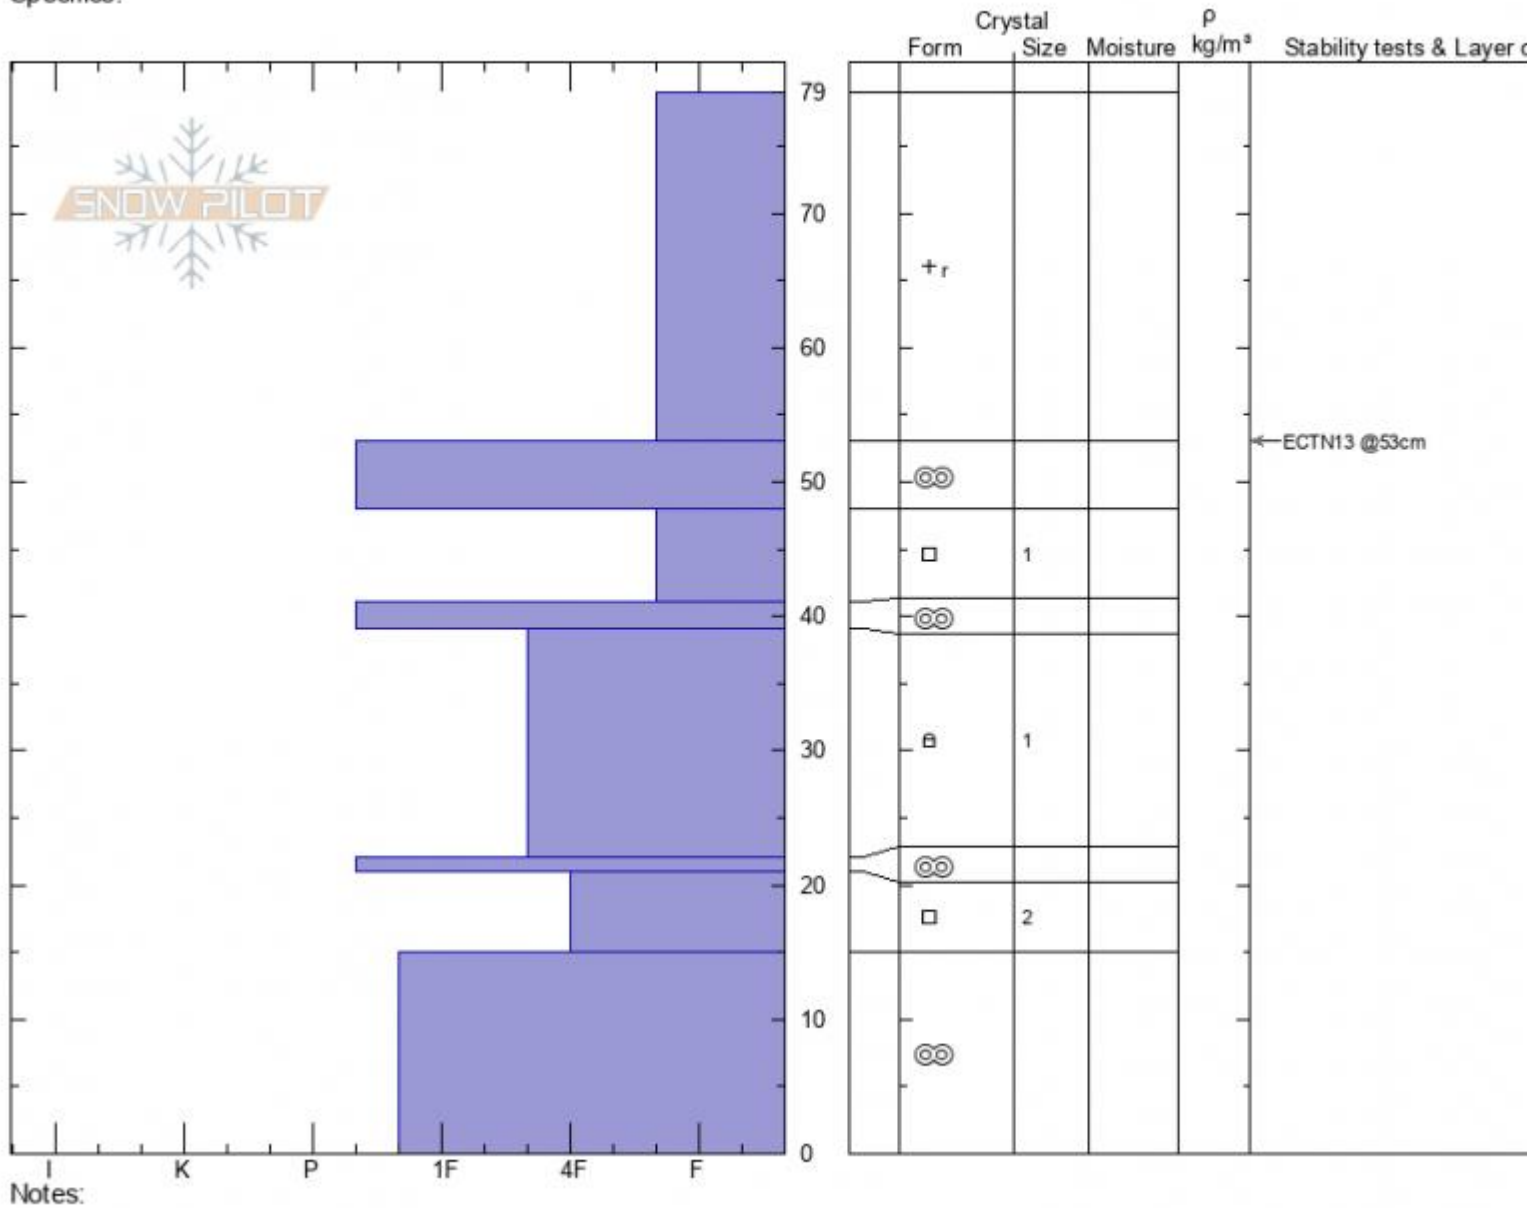

Refridgerator Chutes  
 Bridger Range  
 MT  
 Elevation: 8050 ft  
 Aspect: 26°  
 Specifics:

Dave Zinn  
 12/08/2021 - 11:30am  
 Co-ord: 45.82915N, -110.93128W  
 Slope Angle: 31°  
 Wind Loading: **previous**

Stability: **Good**  
 Air Temperature:  
 Sky Cover: **OVC**  
 Precipitation: **NO**  
 Wind: **Calm**

HS:79 Layer Notes:

Advisory Region  
 Bridger Range  
 Longitude  
 -110.93W  
 Latitude  
 45.83N  
 Bridger Range, 2021-12-09