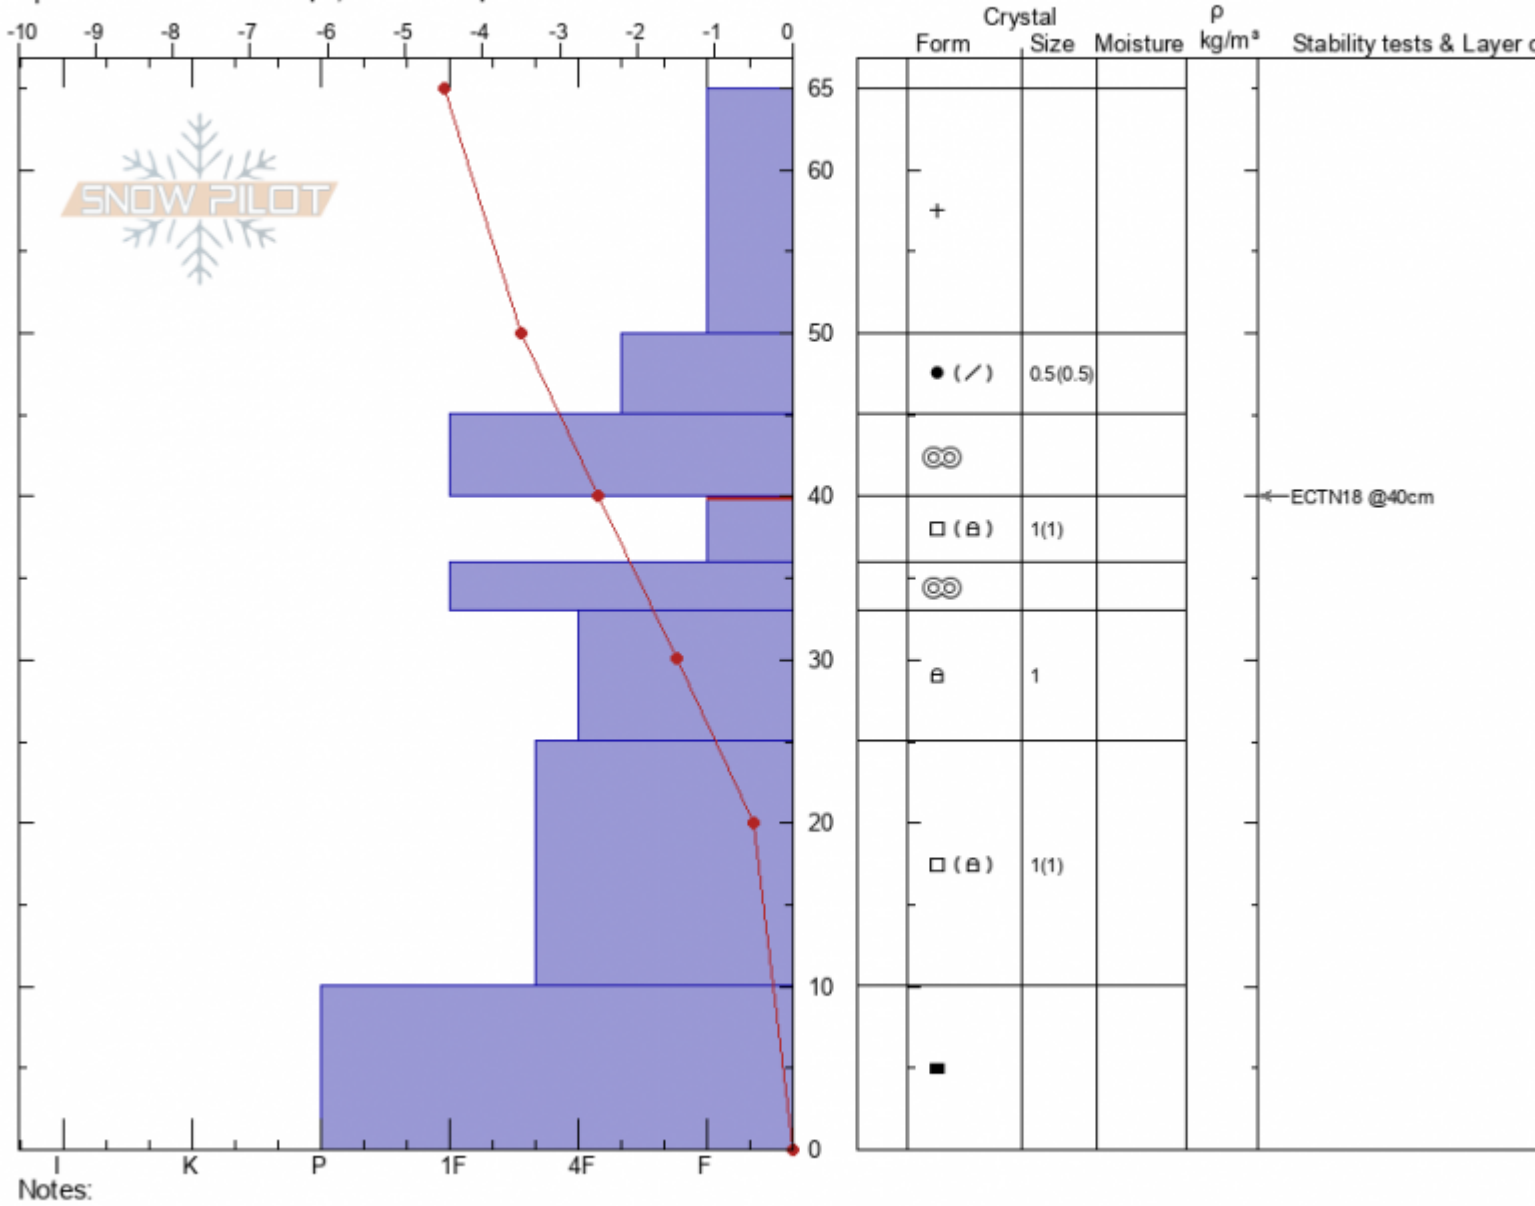

Upper Bradley Mdw
 Bridger Range
 MT
 Elevation: 7904 ft
 Aspect: 90°
 Specifics: Ski tracks on slope; We skied slope

Doug Chabot-Admin
 12/08/2021 - 10:30am
 Co-ord: 45.83052N, -110.93262W
 Slope Angle: 30°
 Wind Loading: no

Stability: **Good**
 Air Temperature: **-2.3°C**
 Sky Cover: **BKN**
 Precipitation: **NO**
 Wind: **Calm**

HS:65
 Layer Notes:
 40-36cm:Problematic layer

Advisory Region
 Bridger Range
 Longitude
 -110.93W
 Latitude
 45.83N
 Bridger Range, 2021-12-08