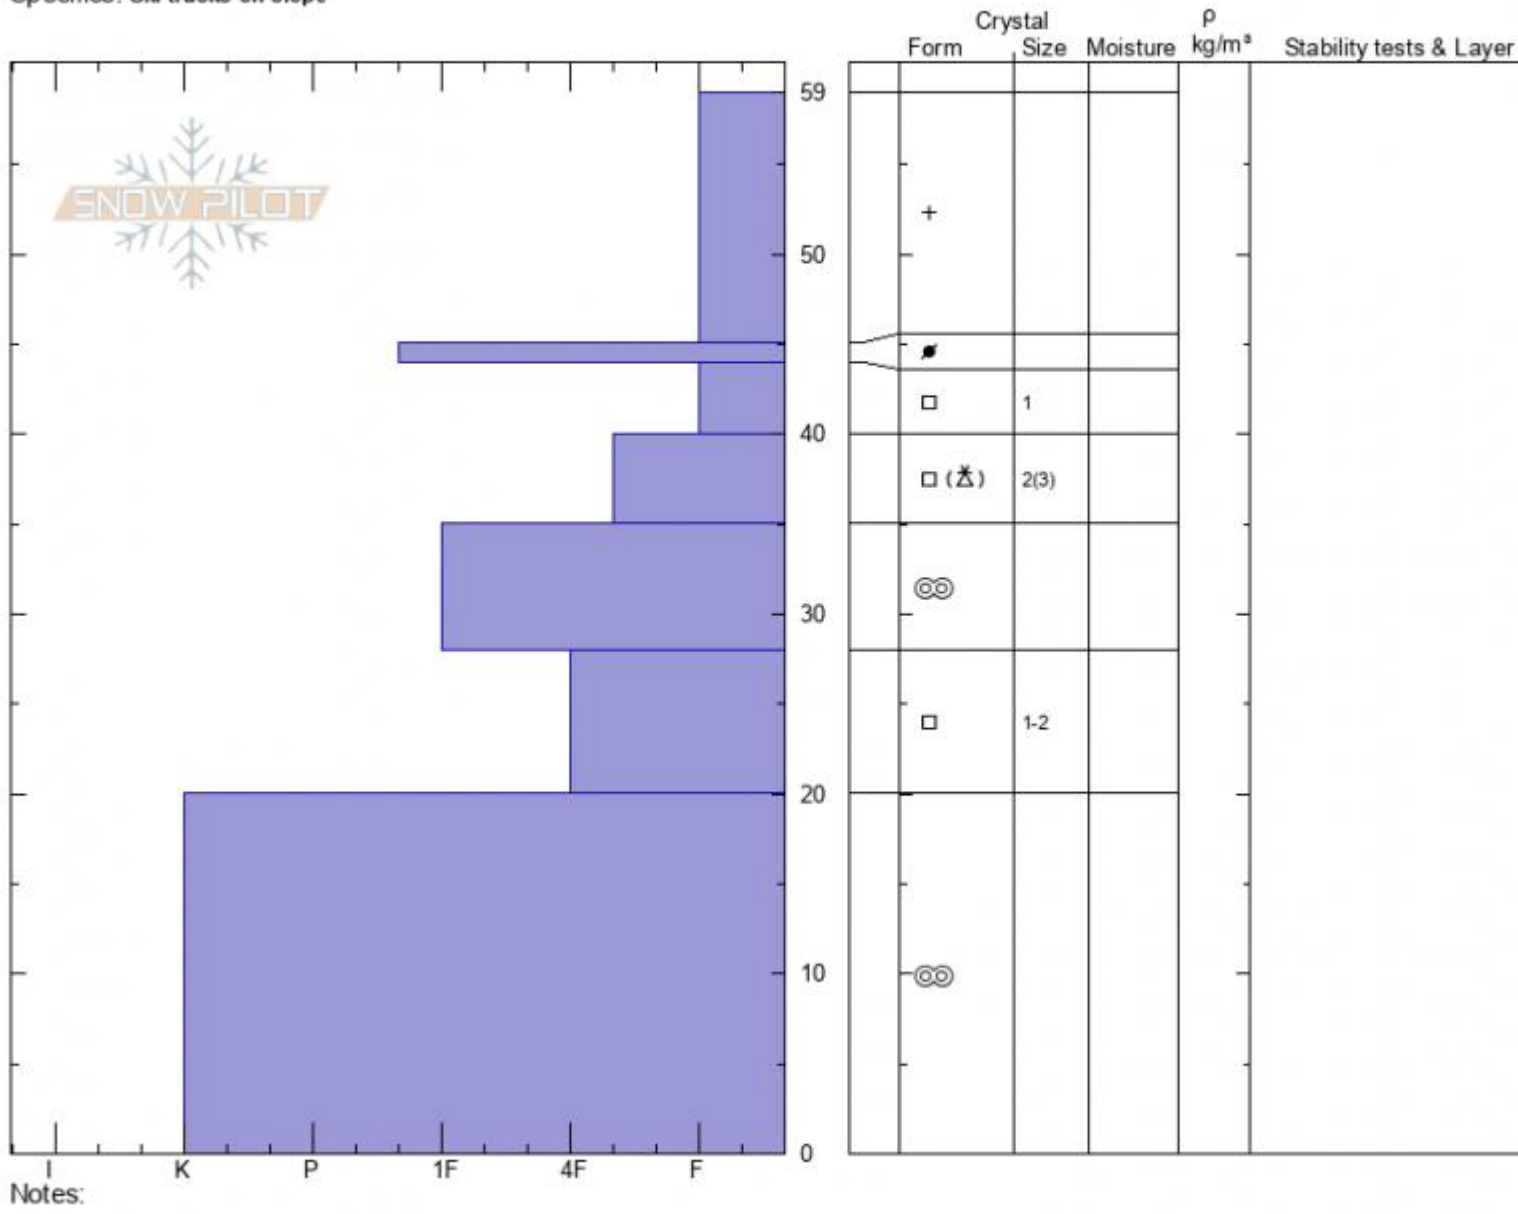

**BridgerB, Family Bowl**  
**Bridger Range**  
**MT**  
 Elevation: **7658 ft**  
 Aspect: **40°**  
 Specifics: **Ski tracks on slope**

**Alex Marienthal**  
**11/24/2021 - 4:15pm**  
 Co-ord: **45.80705N, -110.92415W**  
 Slope Angle: **30°**  
 Wind Loading: **previous**

Stability: **Fair**  
 Air Temperature:  
 Sky Cover: **BKN**  
 Precipitation: **NO**  
 Wind: **SW Light Breeze**

HS: **59**      Layer Notes:

Advisory Region  
 Bridger Range  
 Longitude  
 -110.92W  
 Latitude  
 45.82N  
 Bridger Range, 2021-11-24