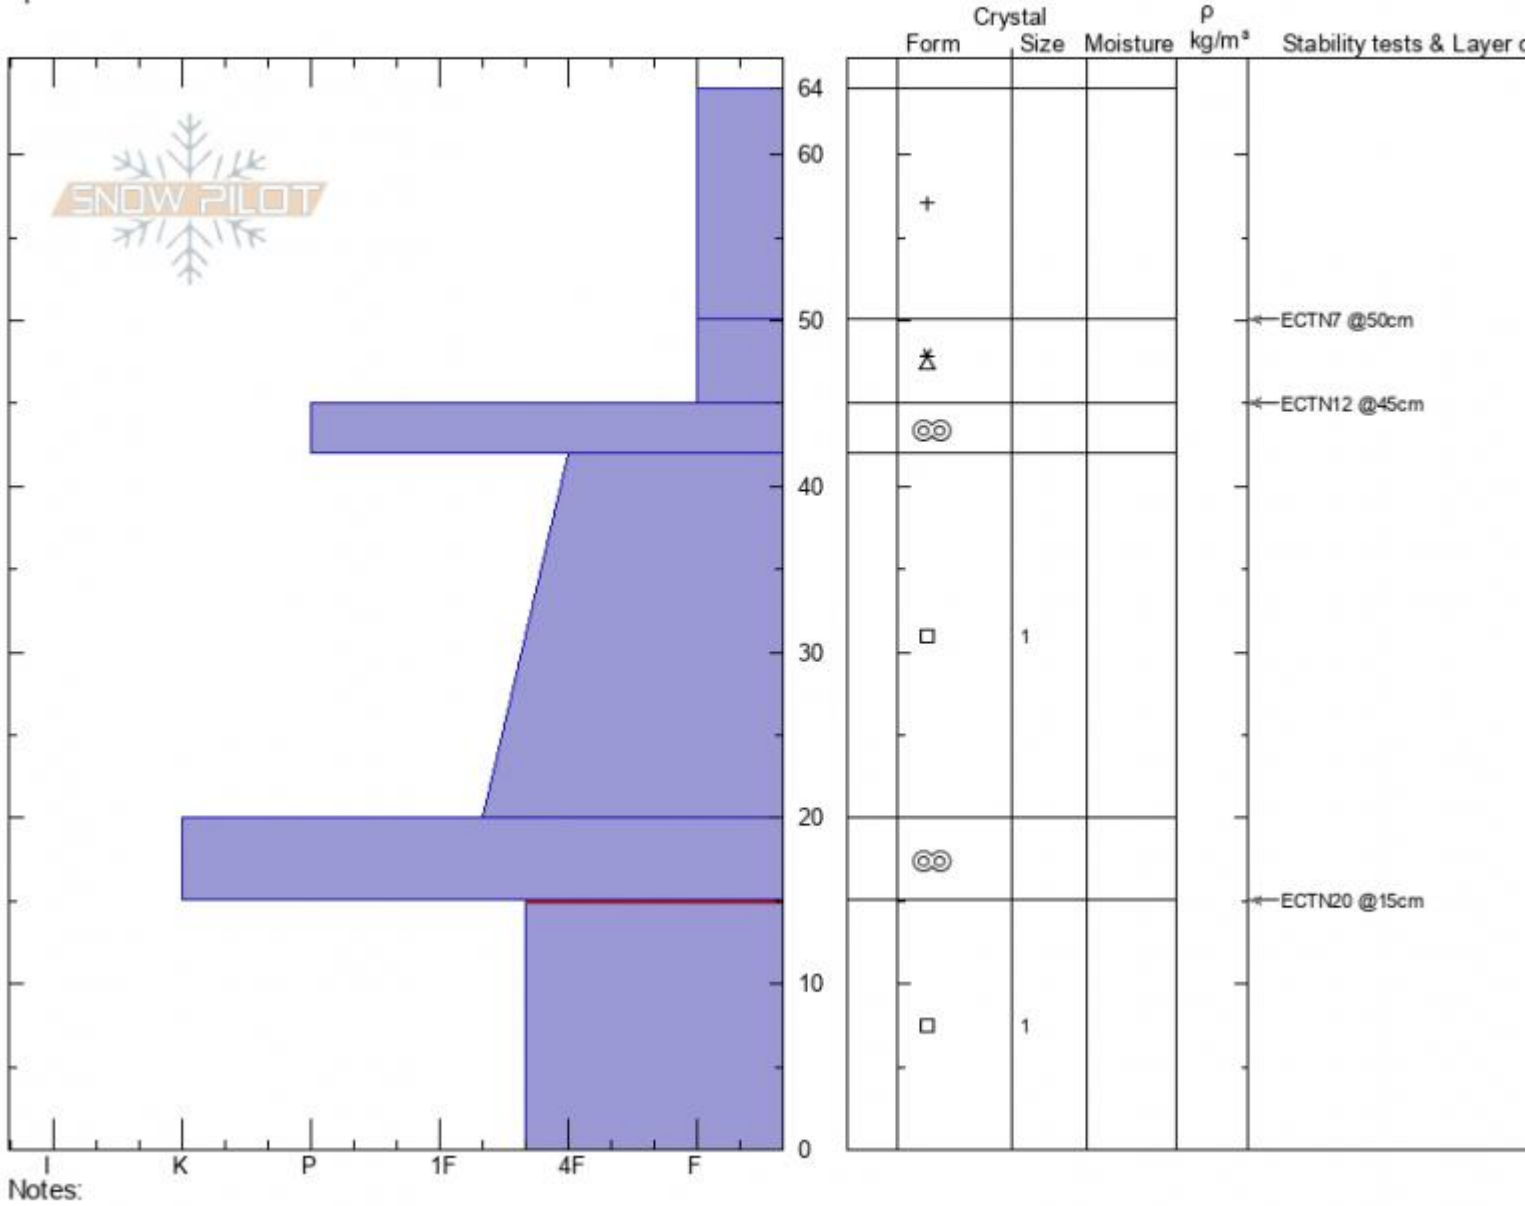

north Bbowl, lower Ramp Beau Fredlund
Bridger Range
MT
 Elevation: **7996 ft**
 Aspect: **40°**
 Specifics:

11/24/2021 - 9:30am
 Co-ord: **45.82922N, -110.93007E**
 Slope Angle: **32°**
 Wind Loading:

Stability:
 Air Temperature:
 Sky Cover: **BKN**
 Precipitation:
 Wind: **S Light Breeze**

HS:64 Layer Notes:
 15-0cm: **Problematic layer**

Advisory Region
 Bridger Range
 Longitude
 -110.93W
 Latitude
 45.83N
 Bridger Range, 2021-11-24