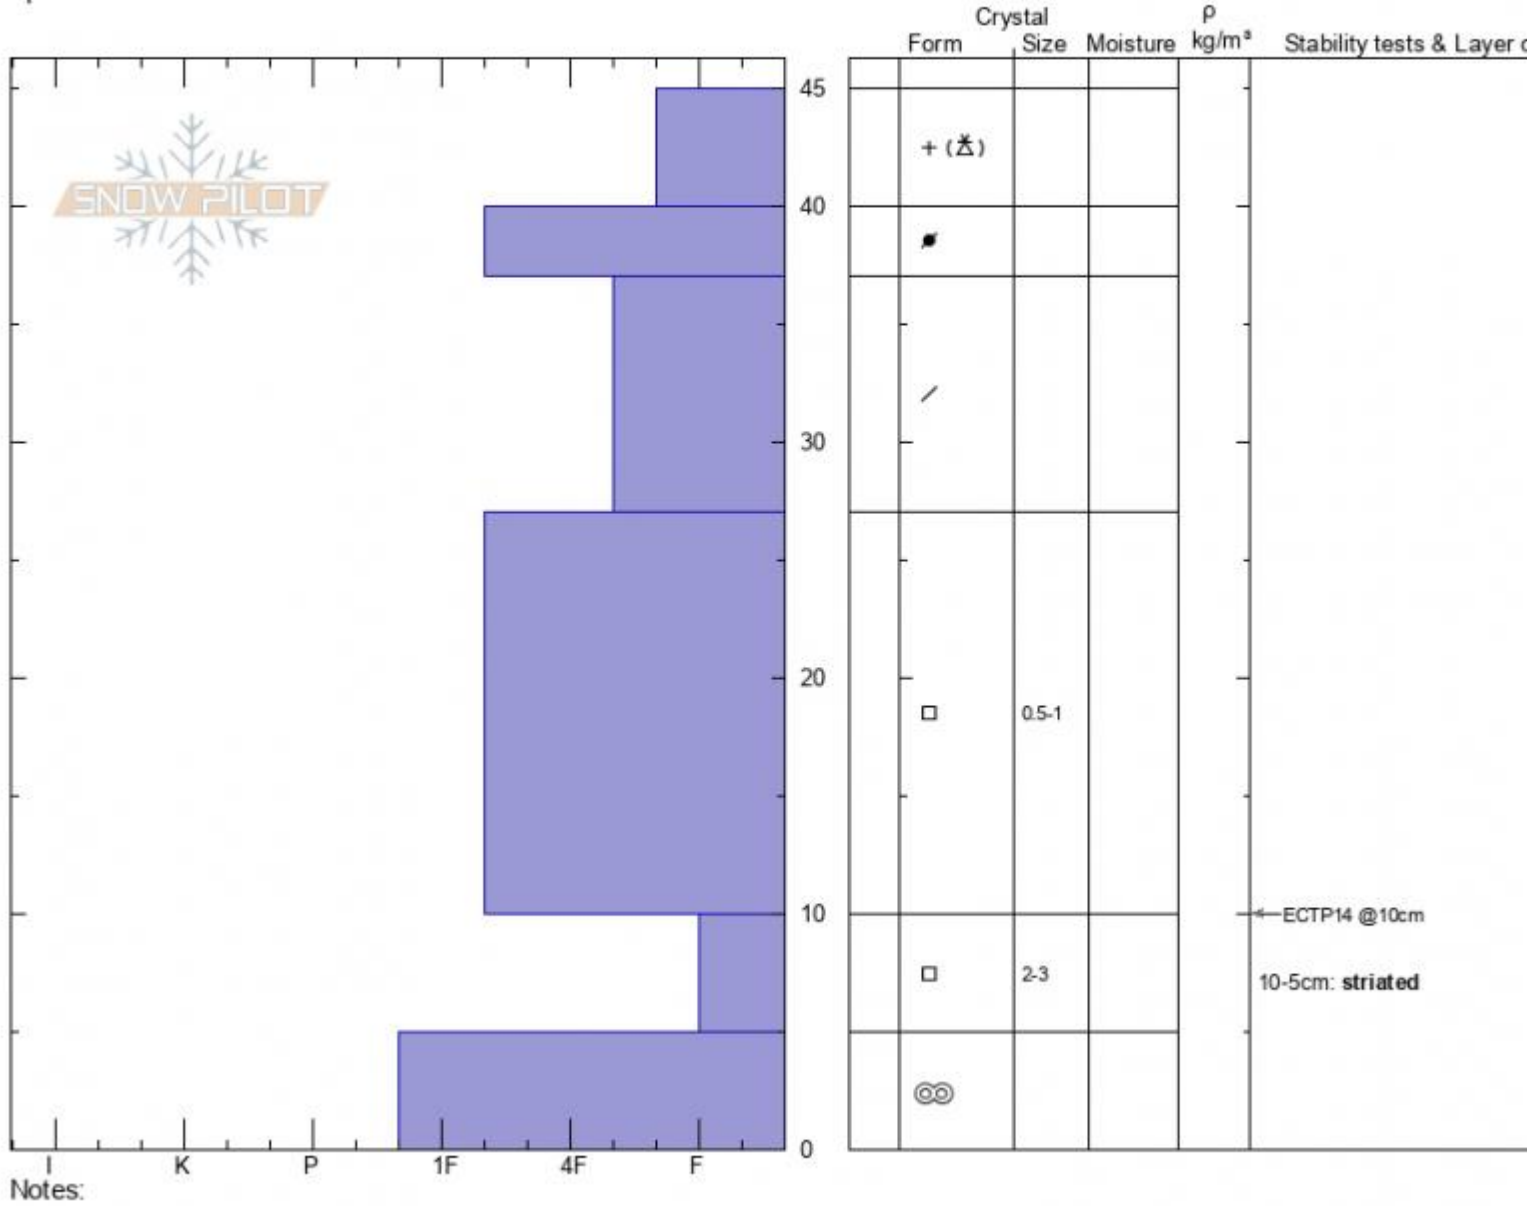

WoodyRidge Hayden side
Absaroka Range
MT
 Elevation: **9805 ft**
 Aspect: **70°**
 Specifics:

Stability: **Poor**
 Air Temperature:
 Sky Cover: **OVC**
 Precipitation: **S-1**
 Wind: **W Moderate**

HS:**45** Layer Notes:
 10-5cm: **striated**
 10-5cm: **Problematic layer**

Advisory Region
 Cooke City
 Longitude
 -109.92W
 Latitude
 44.97N
 Cooke City, 2021-11-20