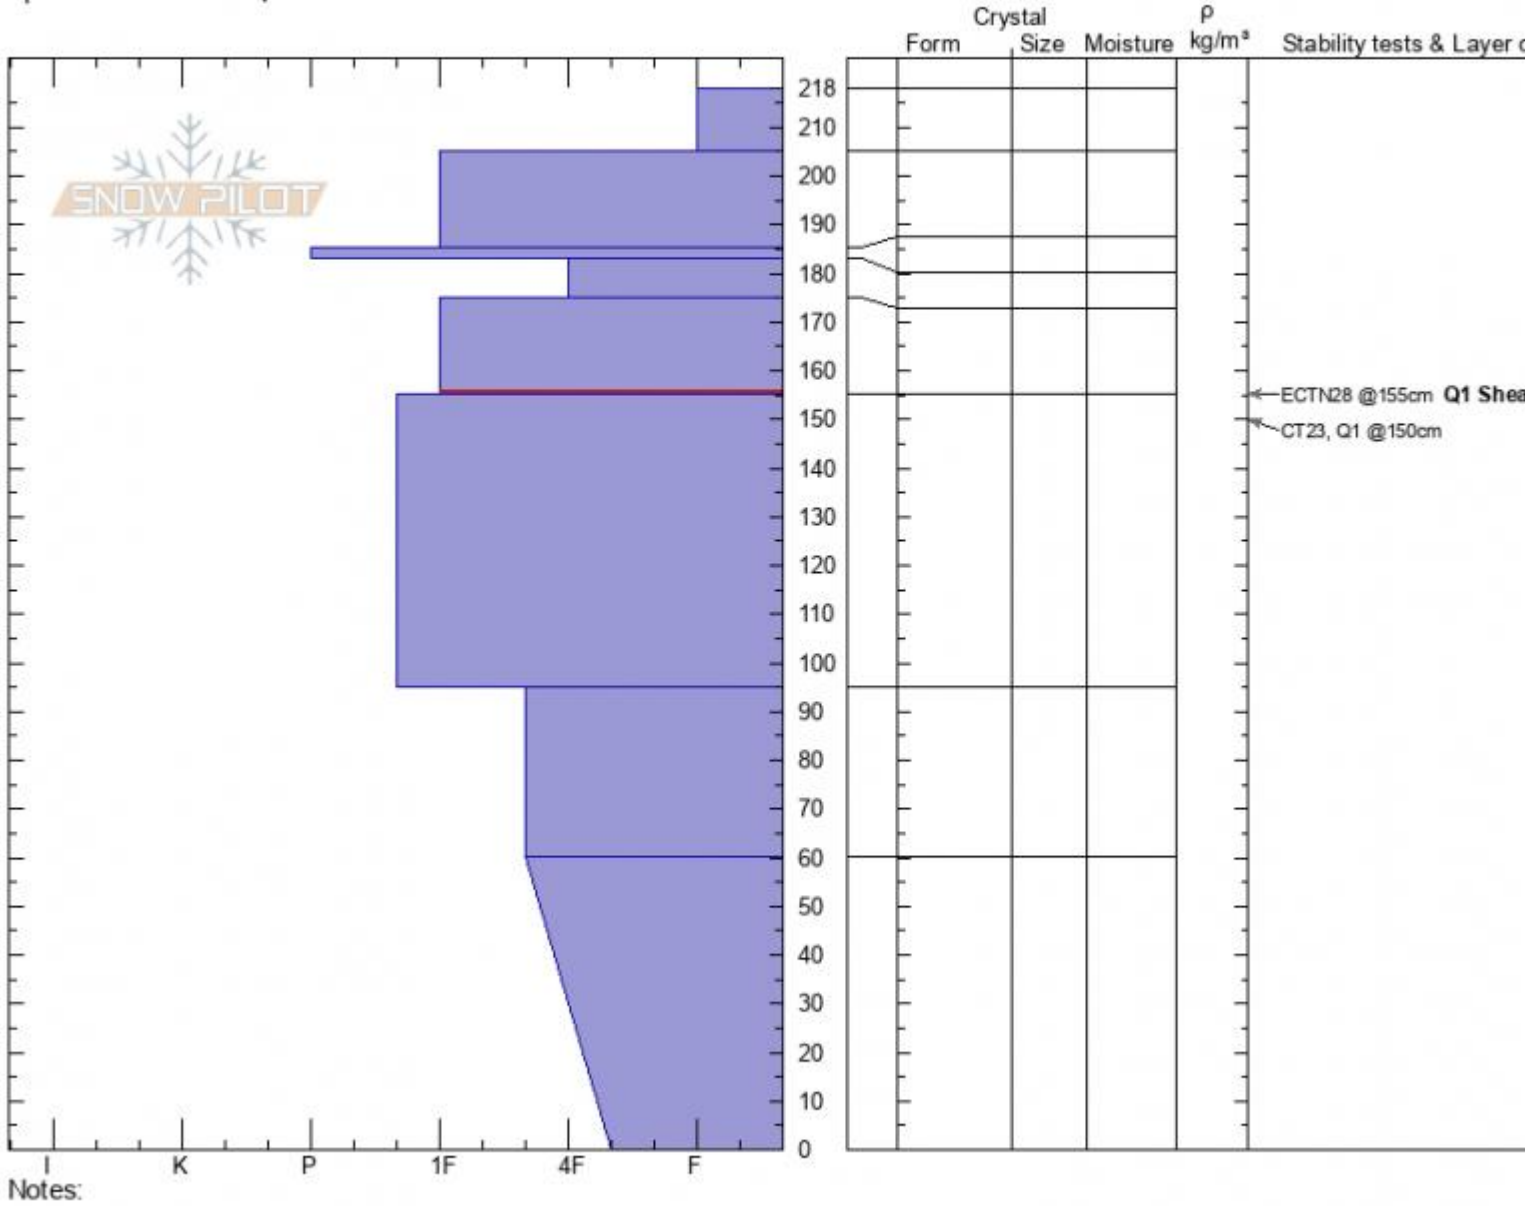

Dudley Creek
Madison Range-N
MT
 Elevation: **2502 m**
 Aspect: **NE**
 Specifics: **We skied slope**

Erich Schreier
03/27/2021 - 7:00pm
 Co-ord: **45.28594N, -111.28725W**
 Slope Angle: **32°**
 Wind Loading: **previous**

Stability:
 Air Temperature: **0°C**
 Sky Cover: **CLR**
 Precipitation: **NO**
 Wind: **S Calm**

HS: 218 Layer Notes:
 175-155cm: **Problematic layer**

Advisory Region
 Northern Madison
 Longitude
 -111.29W
 Latitude
 45.29N