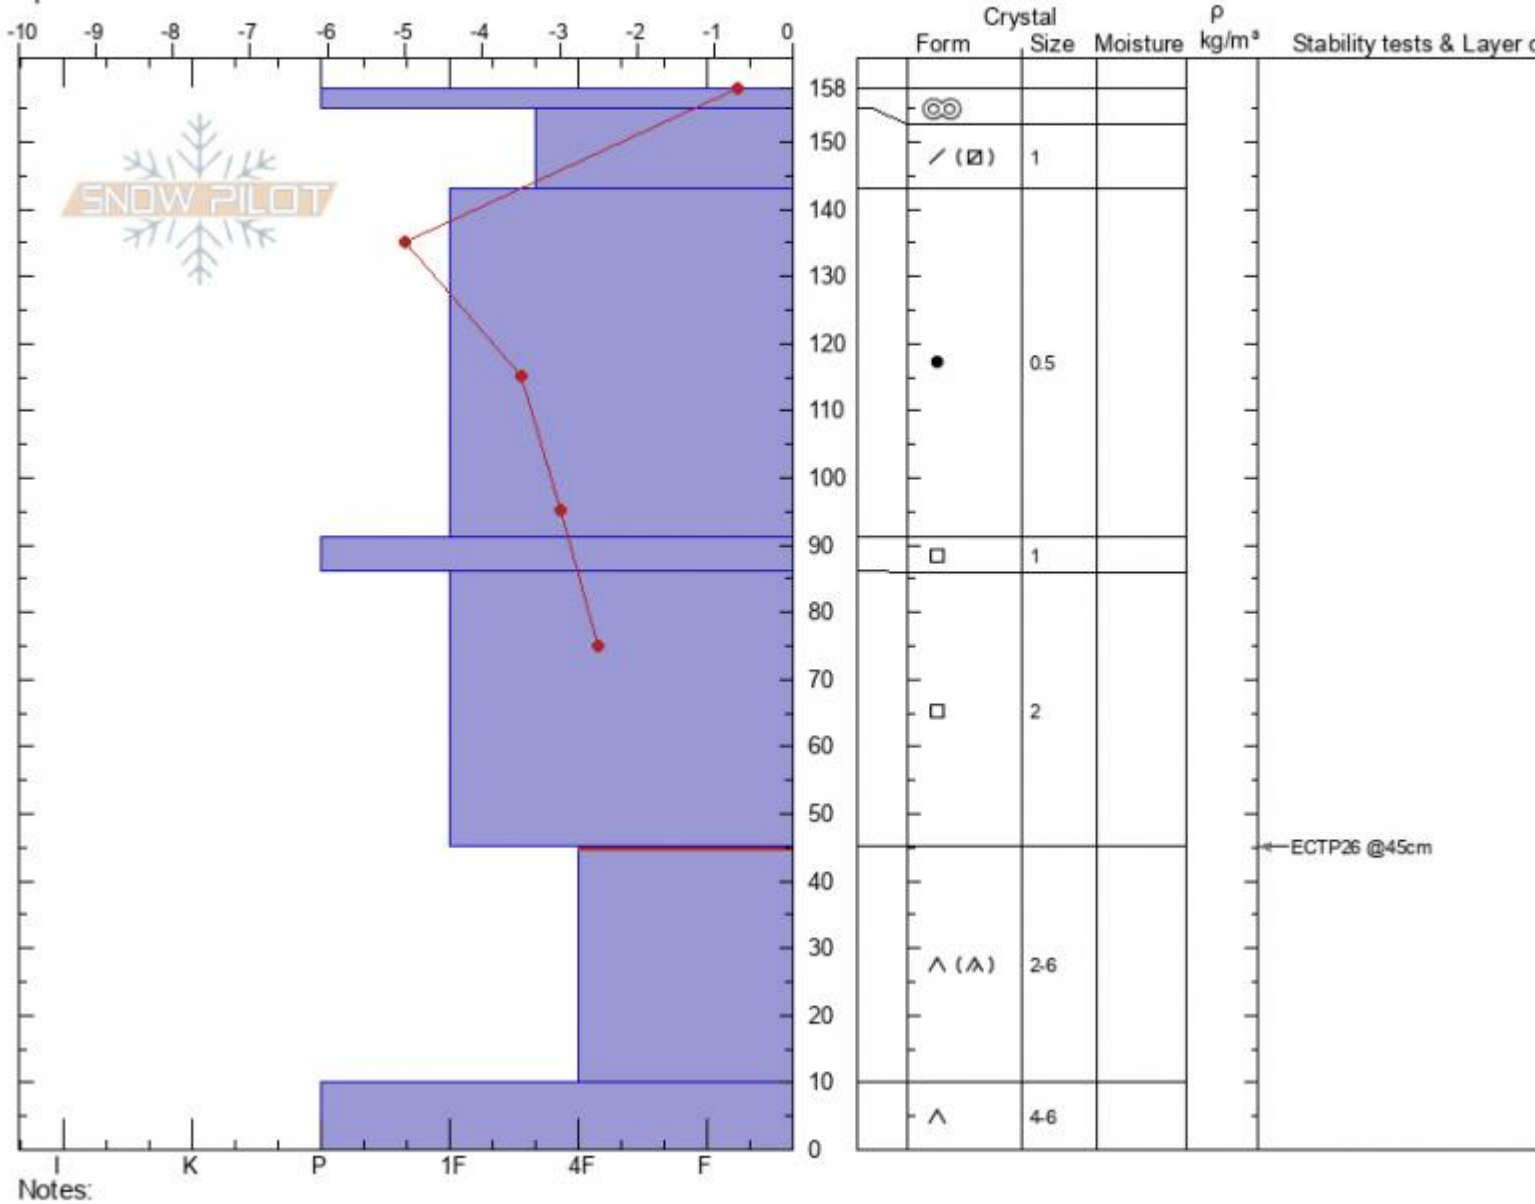

Lightning Ridge
 Madison Range-S
 MT
 Elevation: 9000 ft
 Aspect: 90°
 Specifics:

Dave Zinn
 03/17/2021 - 1:00pm
 Co-ord: 44.97727N, -111.37205W
 Slope Angle: 30°
 Wind Loading: no

Stability: good
 Air Temperature: -0.7°C
 Sky Cover: CLR
 Precipitation: NO
 Wind: SW Light Breeze

HS: 158
 PF: 15
 PS: 5
 Layer Notes: 45-10cm: Problematic layer

Form	Crystal Size	Moisture	ρ kg/m ³	Stability tests & Layer
⊙				
/ (∅)	1			
•	0.5			
□	1			
□	2			
∧ (∧)	2.6			
∧	4.6			

Advisory Region
 Southern Madison
 Longitude
 -111.27W
 Latitude
 45.06N
 Southern Madison, 2021-03-17