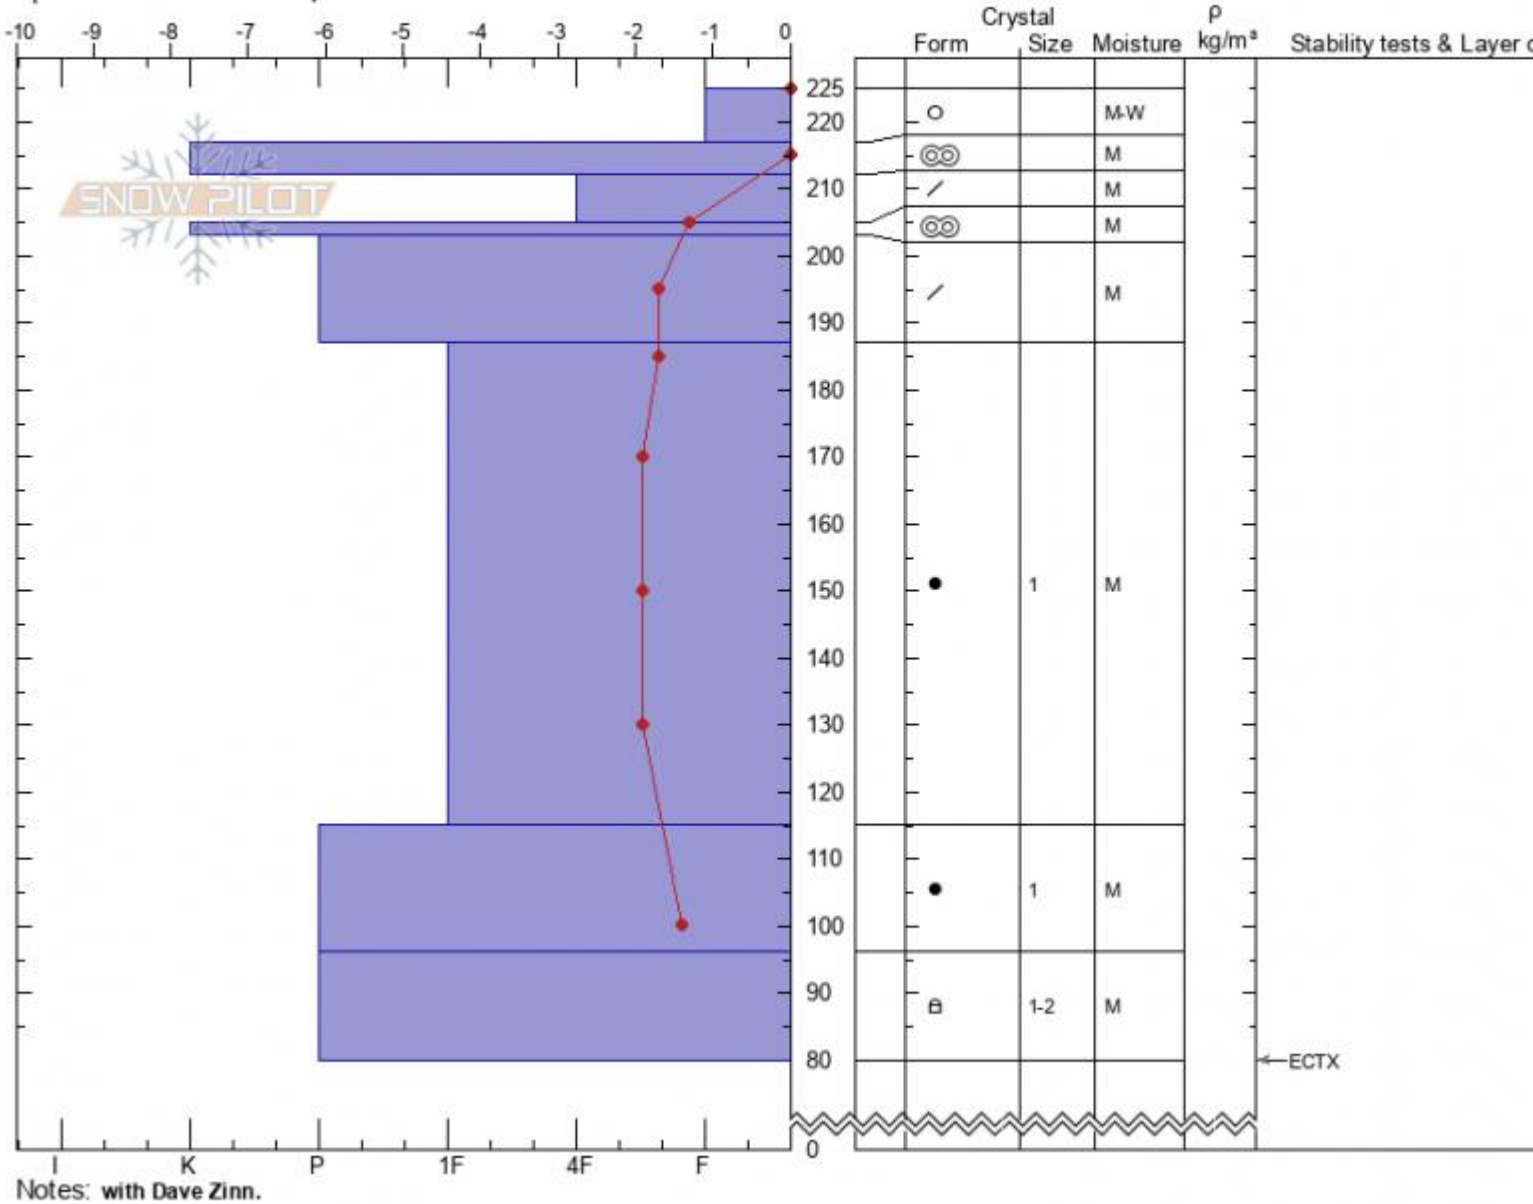

Fairy Lake
 Bridger Range
 MT
 Elevation: 8669 ft
 Aspect: S
 Specifics: Ski tracks on slope

Zach Keskinen
 03/14/2021 - 12:32pm
 Co-ord: 45.91952N, -110.97719W
 Slope Angle: 25°
 Wind Loading: no

Stability: **very_good**
 Air Temperature: 2°C
 Sky Cover: **SCT**
 Precipitation: **NO**
 Wind: **Calm**

HS: 225
 PF: 15
 Layer Notes: 225-217cm: Problematic layer

Advisory Region
 Bridger Range
 Longitude
 -110.96W
 Latitude
 45.90N
 Bridger Range, 2021-03-14