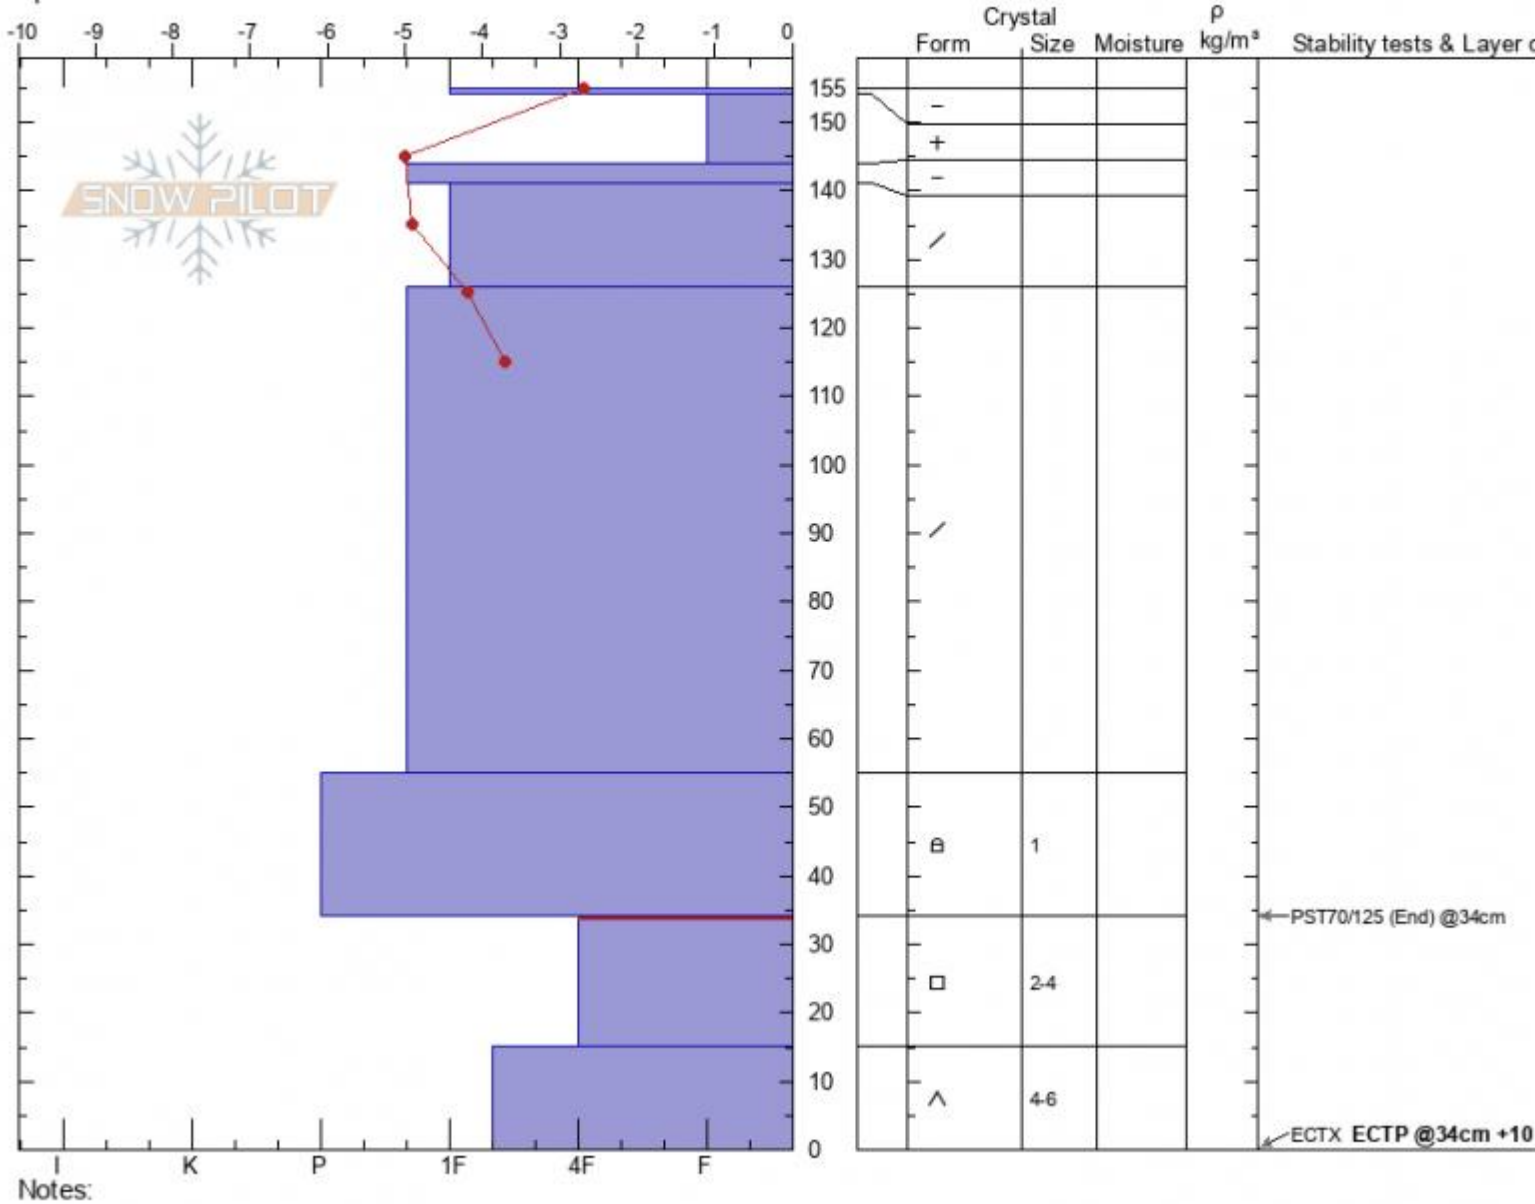

Throne Profile
Bridger Range
MT
 Elevation: **8060 ft**
 Aspect: **90°**
 Specifics:

Dave Zinn
03/08/2021 - 11:00am
 Co-ord: **45.88314N, -110.94964W**
 Slope Angle: **35°**
 Wind Loading: **no**

Stability: **good**
 Air Temperature: **-0.5°C**
 Sky Cover: **BKN**
 Precipitation: **NO**
 Wind: **Calm**

HS: **155** Layer Notes:
 34-15cm: **Problematic layer**

Advisory Region
 Bridger Range
 Longitude
 -110.95W
 Latitude
 45.88N
 Bridger Range, 2021-03-08