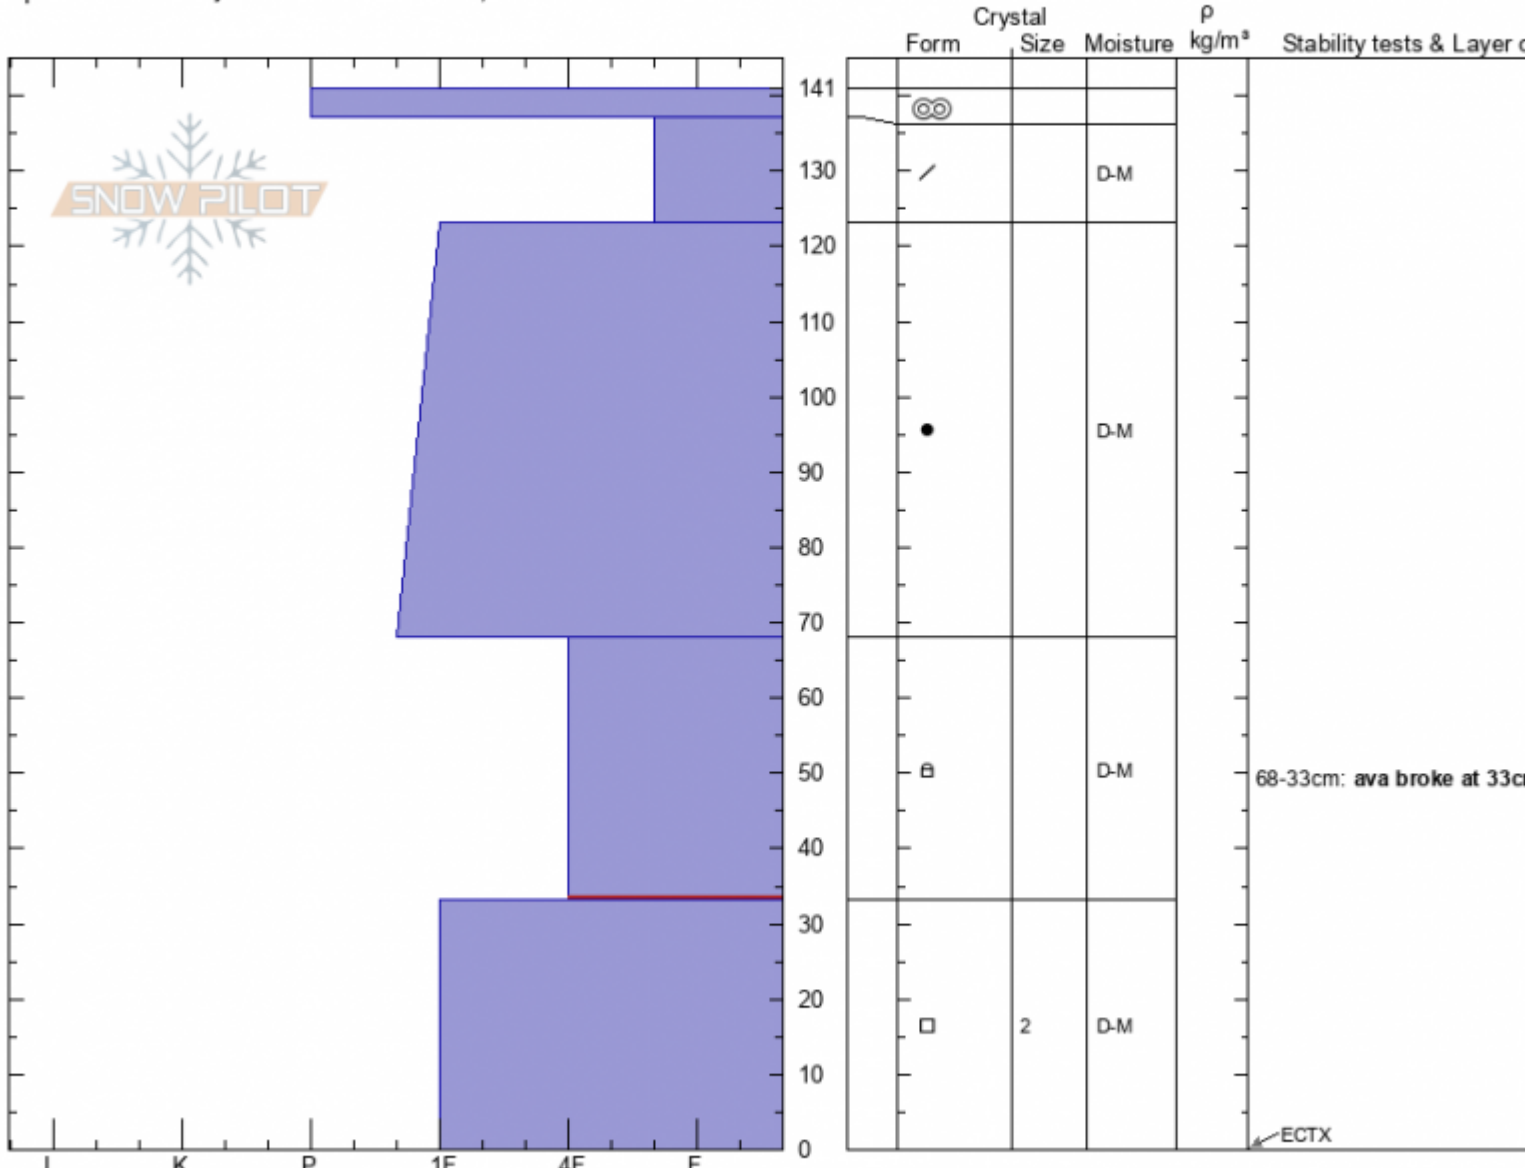

3rd Yellow Mule  
 Madison Range-N  
 MT  
 Elevation: 9234 ft  
 Aspect: 150°  
 Specifics: Pit is adjacent to avalanche: flank;

Doug Chabot-Admin  
 03/02/2021 - 10:00am  
 Co-ord: 45.19318N, -111.44351W  
 Slope Angle: 35°  
 Wind Loading: previous

Stability:  
 Air Temperature:  
 Sky Cover: CLR  
 Precipitation: NO  
 Wind:

HS: 141 Layer Notes:  
 68-33cm: ava broke at 33cm  
 68-33cm: Problematic layer

Notes: This avalanche was sympathetically triggered from a skier triggered slide 200' away. Surprised the snow was getting moist.

Advisory Region  
 Northern Madison  
 Longitude  
 -111.38W  
 Latitude  
 45.17N

**Avalanche Details:** [Third Yellow Mule / Skier triggered slide + sympathetic](#)  
 Northern Madison, 2021-03-02