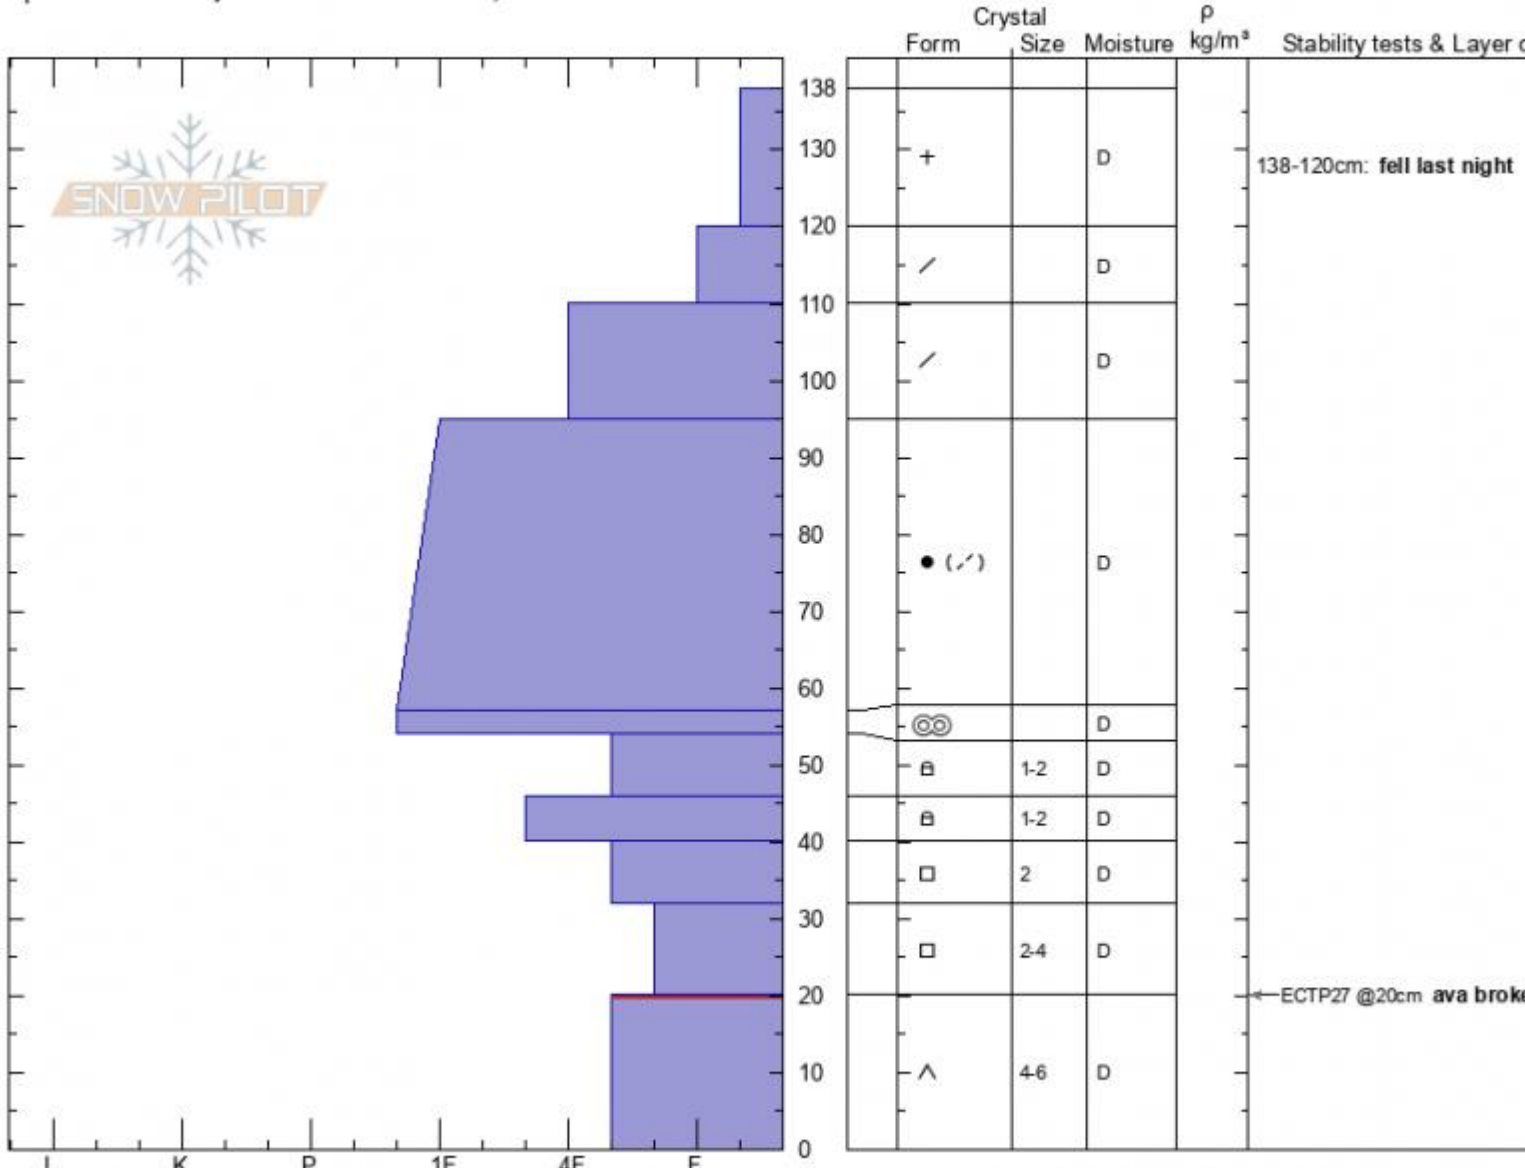

**Beehive Fatality**  
**Madison Range-N**  
**MT**

Elevation: **9200 ft**  
 Aspect: **270°**  
 Specifics: Pit is adjacent to avalanche: crown;

**Doug Chabot-Admin**  
**02/15/2021 - 11:50am**  
 Co-ord: **45.32733N, -111.38312W**  
 Slope Angle: **40°**  
 Wind Loading: **previous**

Stability:  
 Air Temperature: **-9°C**  
 Sky Cover: **OVC**  
 Precipitation: **S1**  
 Wind: **Calm**

HS: **138** Layer Notes:  
 138-120cm: **fell last night**  
 20-0cm: **Problematic layer**

Notes: This snowpit was part of the accident investigation of an avalanche that occurred on 2/14/2021. 1 splitboarder was killed.

Advisory Region  
 Northern Madison  
 Longitude  
 -111.39W  
 Latitude  
 45.34N

**Avalanche Details:** [Splitboarder triggered, caught and killed in Beehive](#)  
 Northern Madison, 2021-02-16