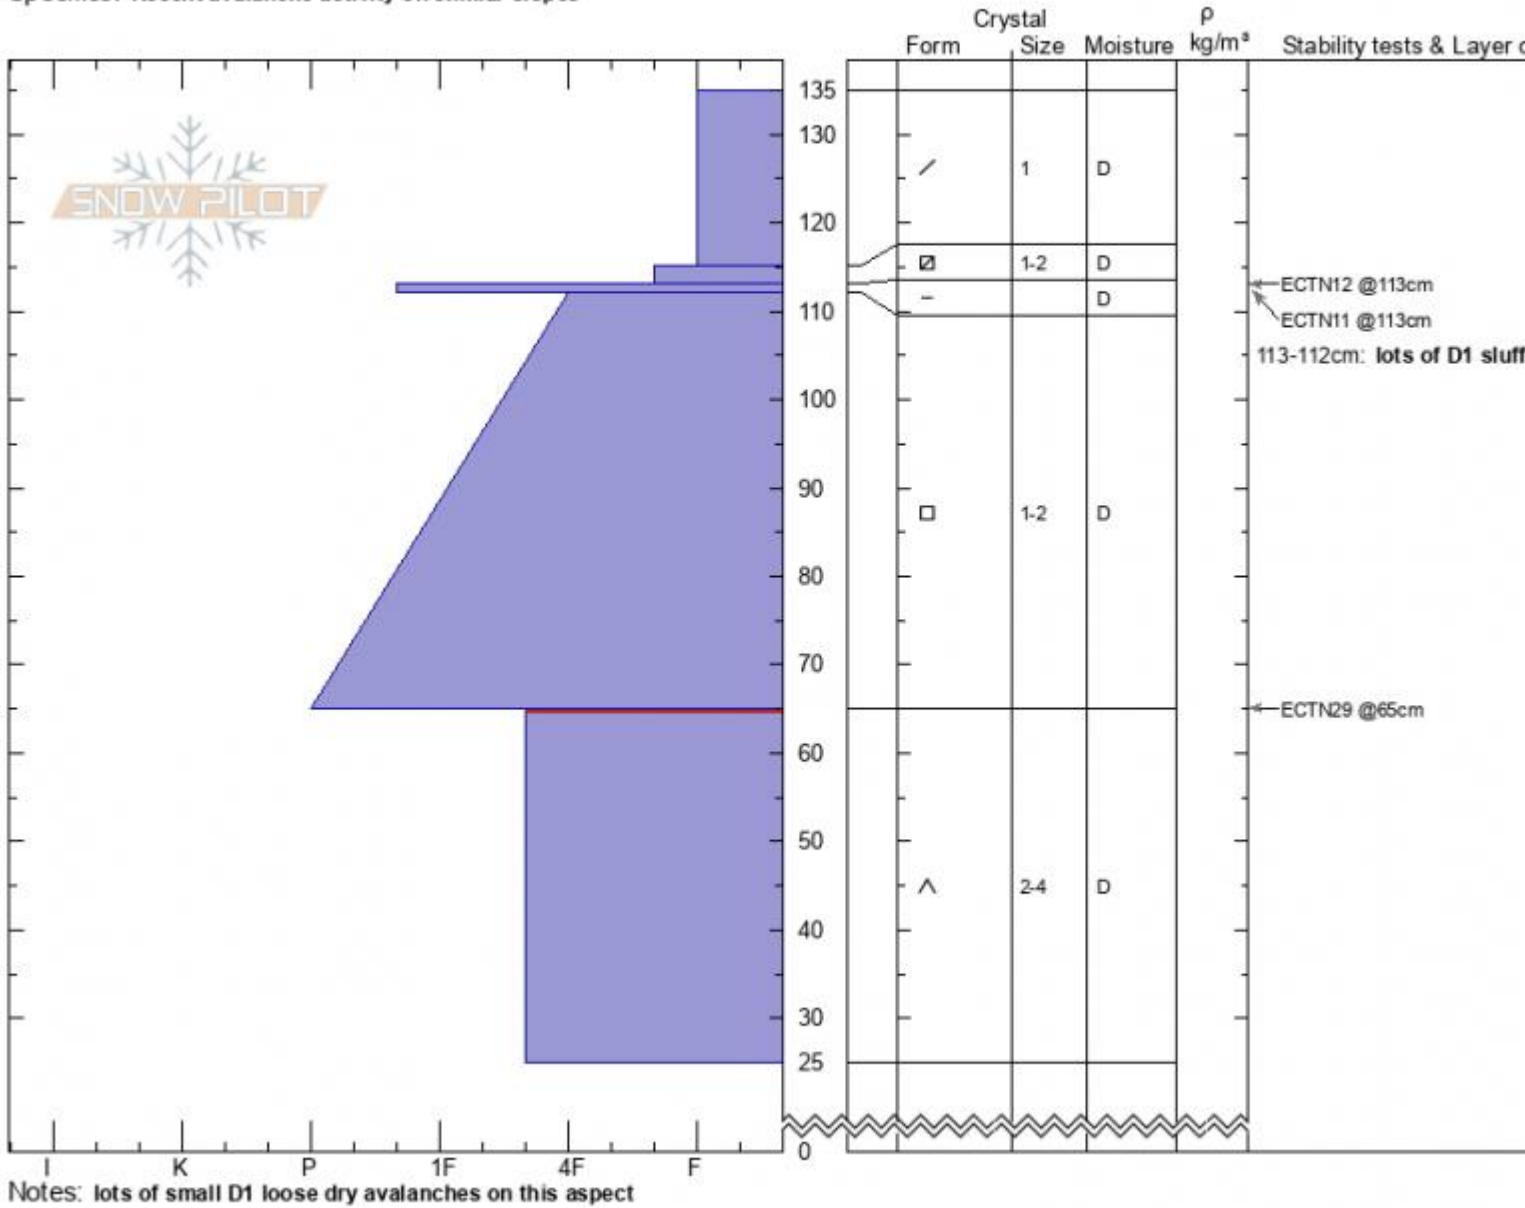

**The Throne**  
**Bridger Range**  
**MT**  
 Elevation: **7883 ft**  
 Aspect: **NE**  
 Specifics: Recent avalanche activity on similar slopes

**Zach Keskinen**  
**01/26/2021 - 12:15pm**  
 Co-ord: **45.87524N, -110.95308W**  
 Slope Angle: **32°**  
 Wind Loading: **previous**

Stability:  
 Air Temperature: **-4°C**  
 Sky Cover: **FEW**  
 Precipitation: **S-1**  
 Wind: **SE Light Breeze**

HS: **135** Layer Notes:  
 PF: **35** 113-112cm: lots of D1 sluffs on  
 65-25cm: Problematic layer

Advisory Region  
 Bridger Range  
 Longitude  
 -110.95W  
 Latitude  
 45.88N  
**Avalanche Details:** [Loose Dry Avalanches on the Throne](#)  
 Bridger Range, 2021-01-26