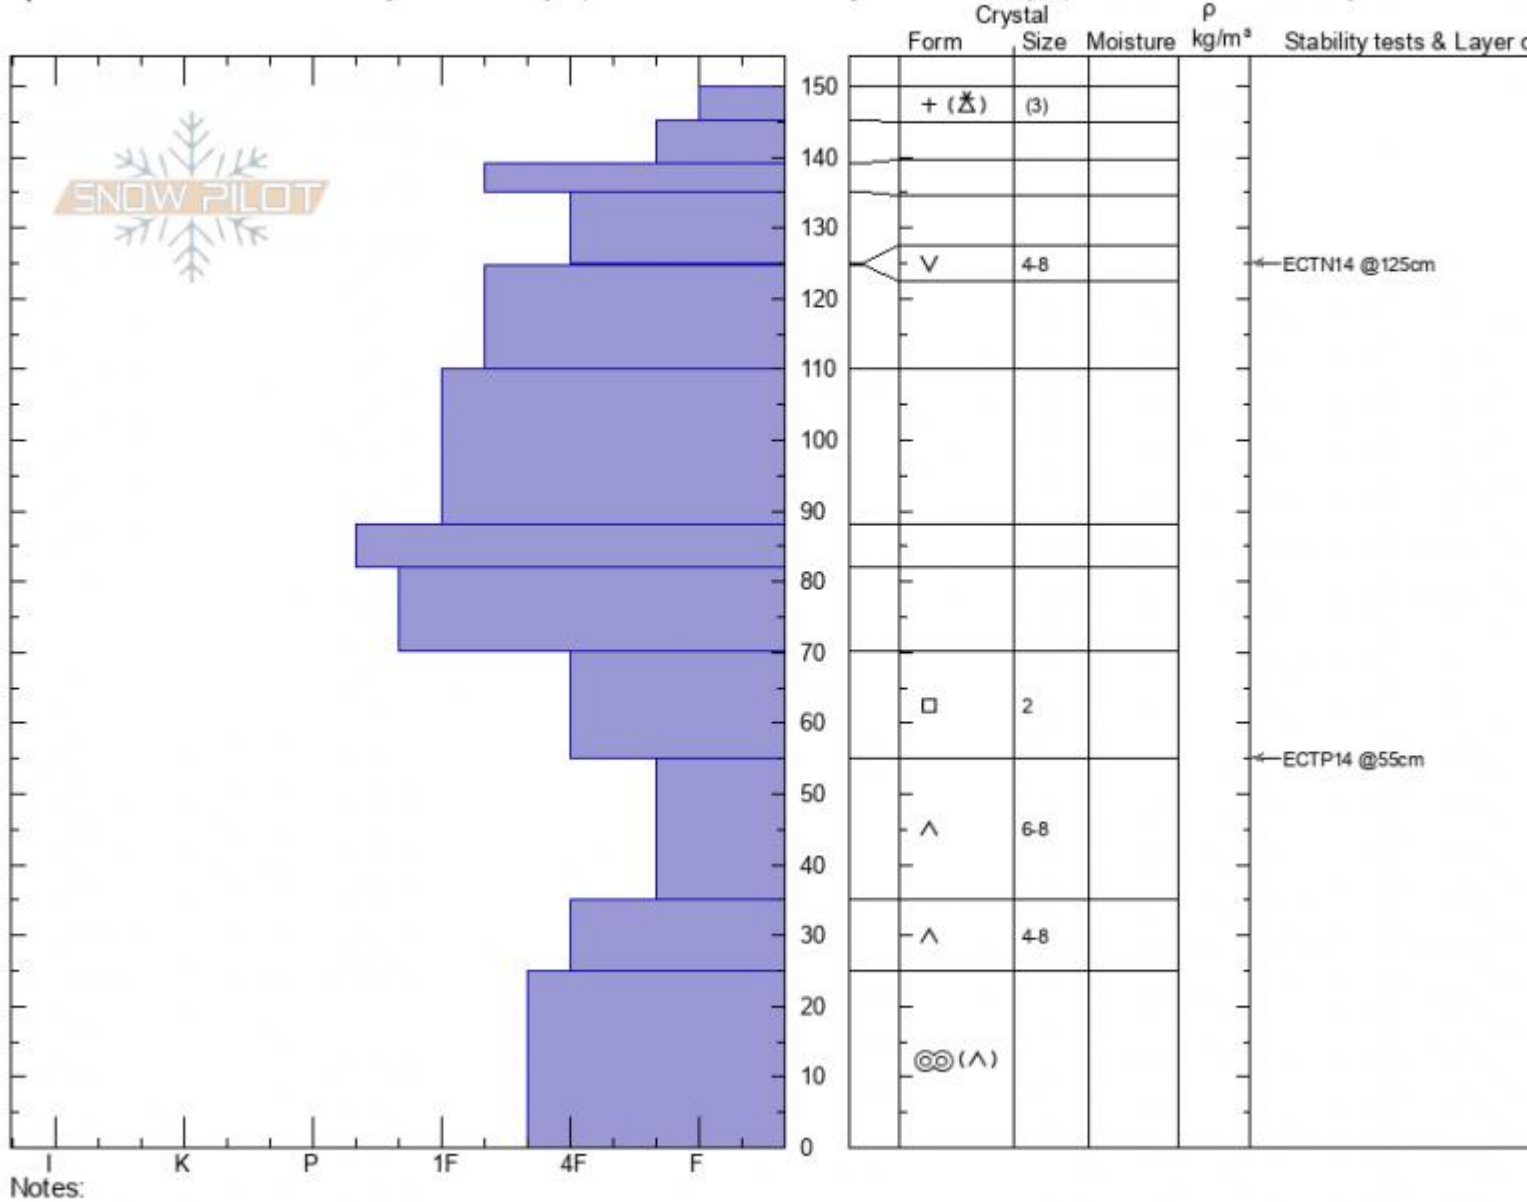

South Fk Muddy Creek
 Madison Range-N
 MT

Alex Marienthal
 01/21/2021 - 11:00am
 Co-ord: 45.18660N, -111.45838W
 Slope Angle: 33°
 Wind Loading: **previous**

Stability: **poor**
 Air Temperature:
 Sky Cover: **OVC**
 Precipitation: **S-1**
 Wind: **Calm**

HS: **150** Layer Notes:
 PF: **100** 55-35cm: **Problematic layer**

Specifics: Recent avalanche activity on similar slopes; Recent avalanche activity on different slopes; Snowmobile tracks on slope

Advisory Region
 Northern Madison
 Longitude
 -111.38W
 Latitude
 45.17N
 Northern Madison, 2021-01-21