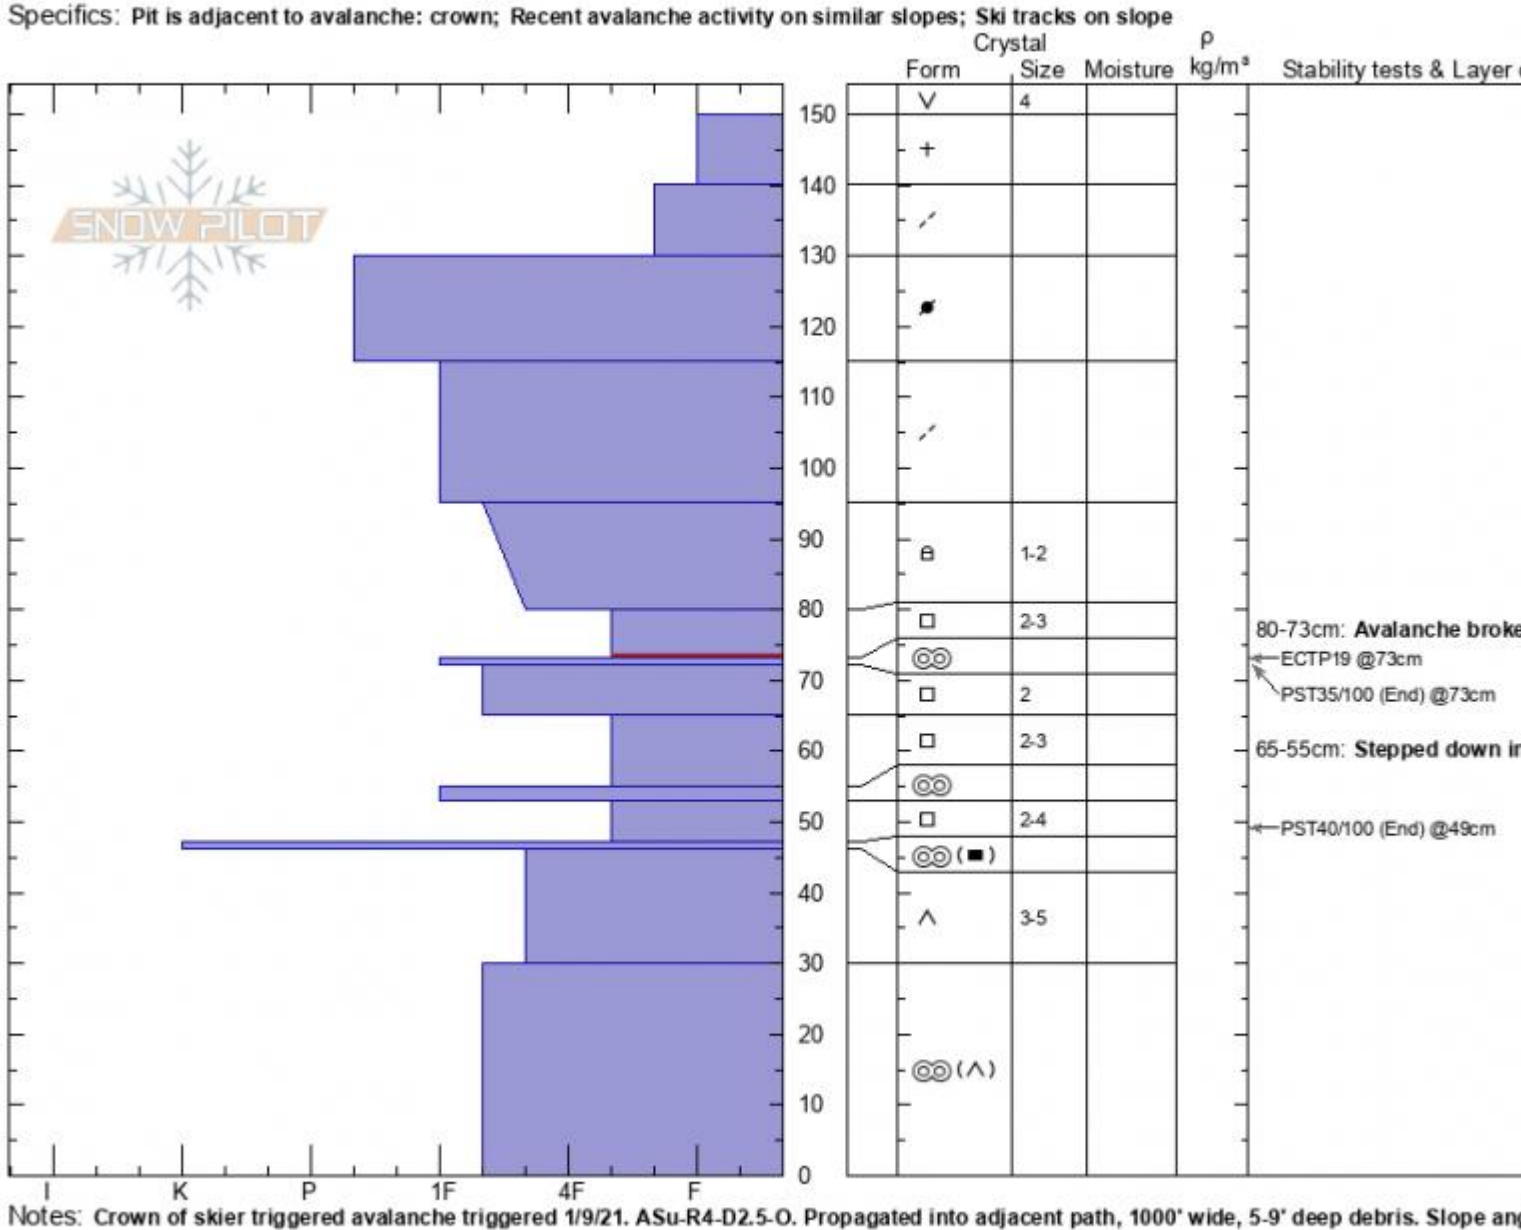

Flanders Crown ASu-R4
Gallatin Range-N
MT
 Elevation: **9839 ft**
 Aspect: **100°**
 Specifics: Pit is adjacent to avalanche: crown;

Alex Marienthal
01/11/2021 - 1:00pm
 Co-ord: **45.43595N, -110.94442W**
 Slope Angle: **32°**
 Wind Loading: **previous**
 Recent avalanche activity on similar slopes;

Stability: **poor**
 Air Temperature:
 Sky Cover: **FEW**
 Precipitation: **NO**
 Wind: **Calm**

HS: **150** Layer Notes:
 80-73cm: **Avalanche broke here**
 80-73cm: **Problematic layer**
 65-55cm: **Stepped down in place**

Advisory Region
 Northern Gallatin
 Longitude
 -110.93W
 Latitude
 45.44N

Forecast link: [GNFAC Avalanche Forecast for Wed Jan 13, 2021](#)
 Northern Gallatin, 2021-01-12