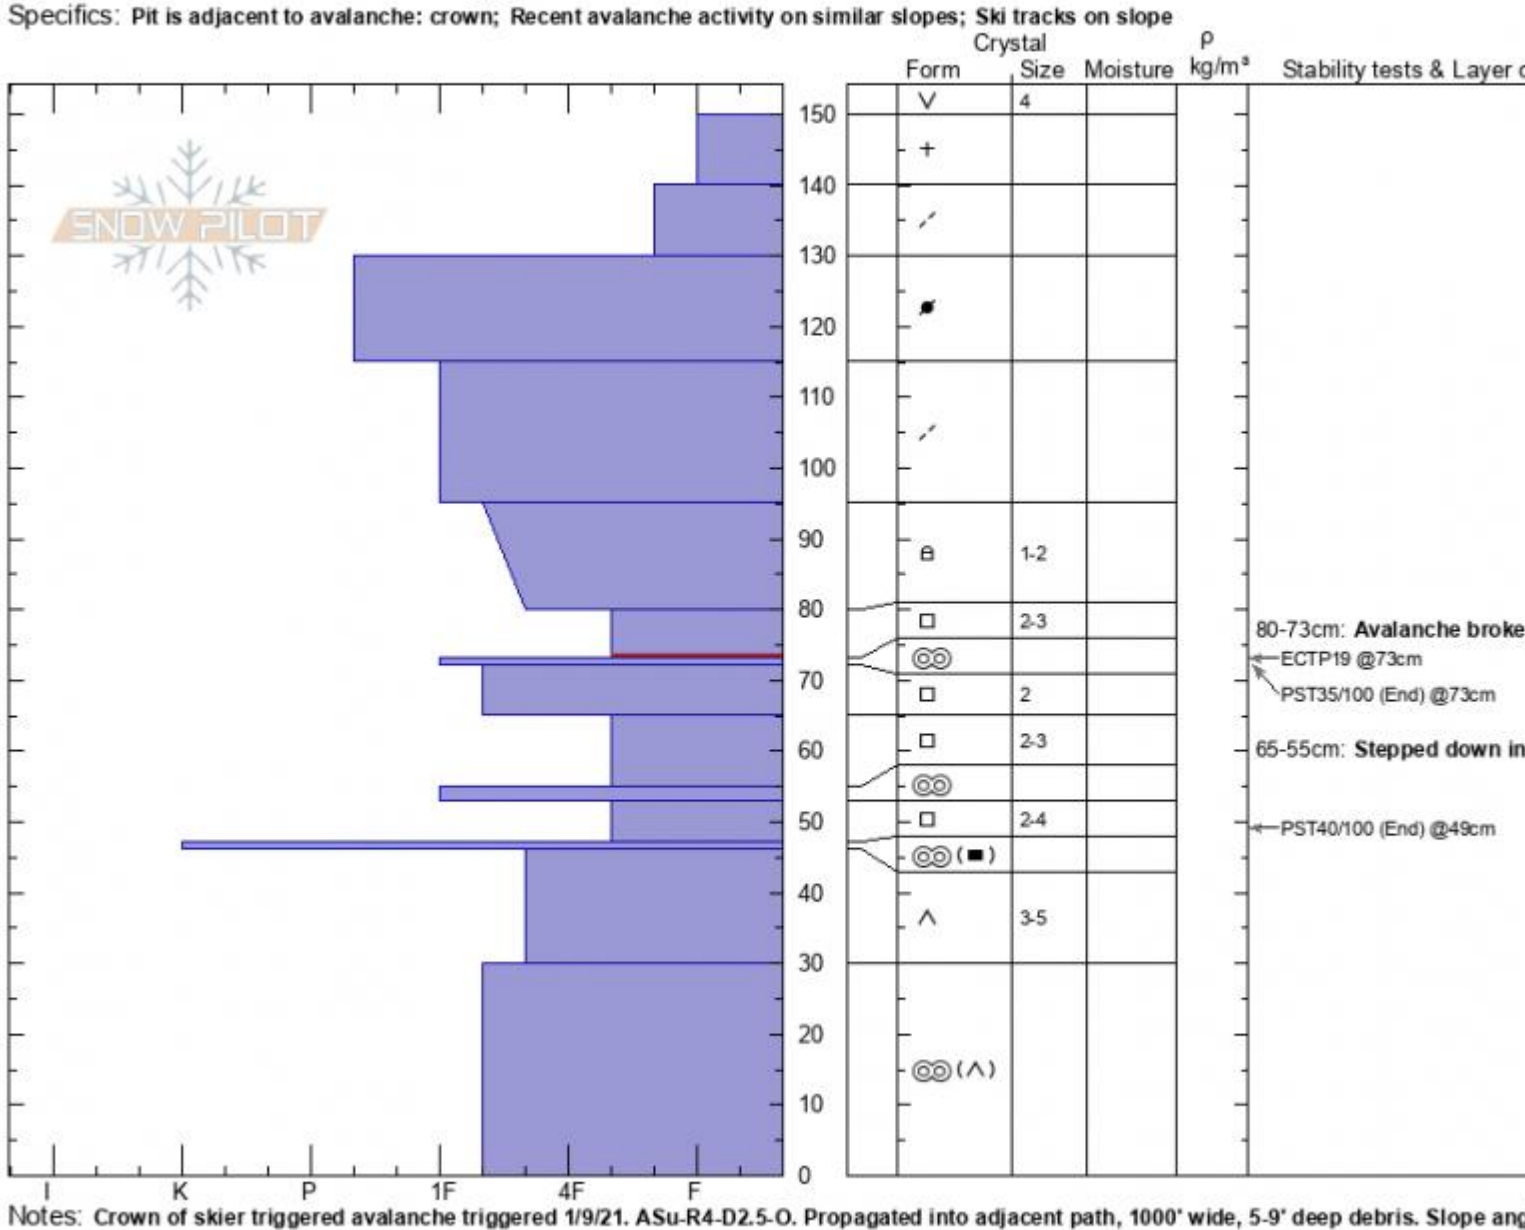

Flanders Crown ASu-R4
Gallatin Range-N
MT
 Elevation: **9839 ft**
 Aspect: **100°**
 Specifics: Pit is adjacent to avalanche: crown;

Alex Marienthal
01/11/2021 - 1:00pm
 Co-ord: **45.43595N, -110.94442W**
 Slope Angle: **32°**
 Wind Loading: **previous**
 Recent avalanche activity on similar slopes;

Stability: **poor**
 Air Temperature:
 Sky Cover: **FEW**
 Precipitation: **NO**
 Wind: **Calm**

HS: **150** Layer Notes:
 80-73cm: **Avalanche broke here**
 80-73cm: **Problematic layer**
 65-55cm: **Stepped down in place**

Advisory Region
 Northern Gallatin
 Longitude
 -110.93W
 Latitude
 45.44N

Forecast link: [GNFAC Avalanche Forecast for Wed Jan 13, 2021](#)
 Northern Gallatin, 2021-01-12