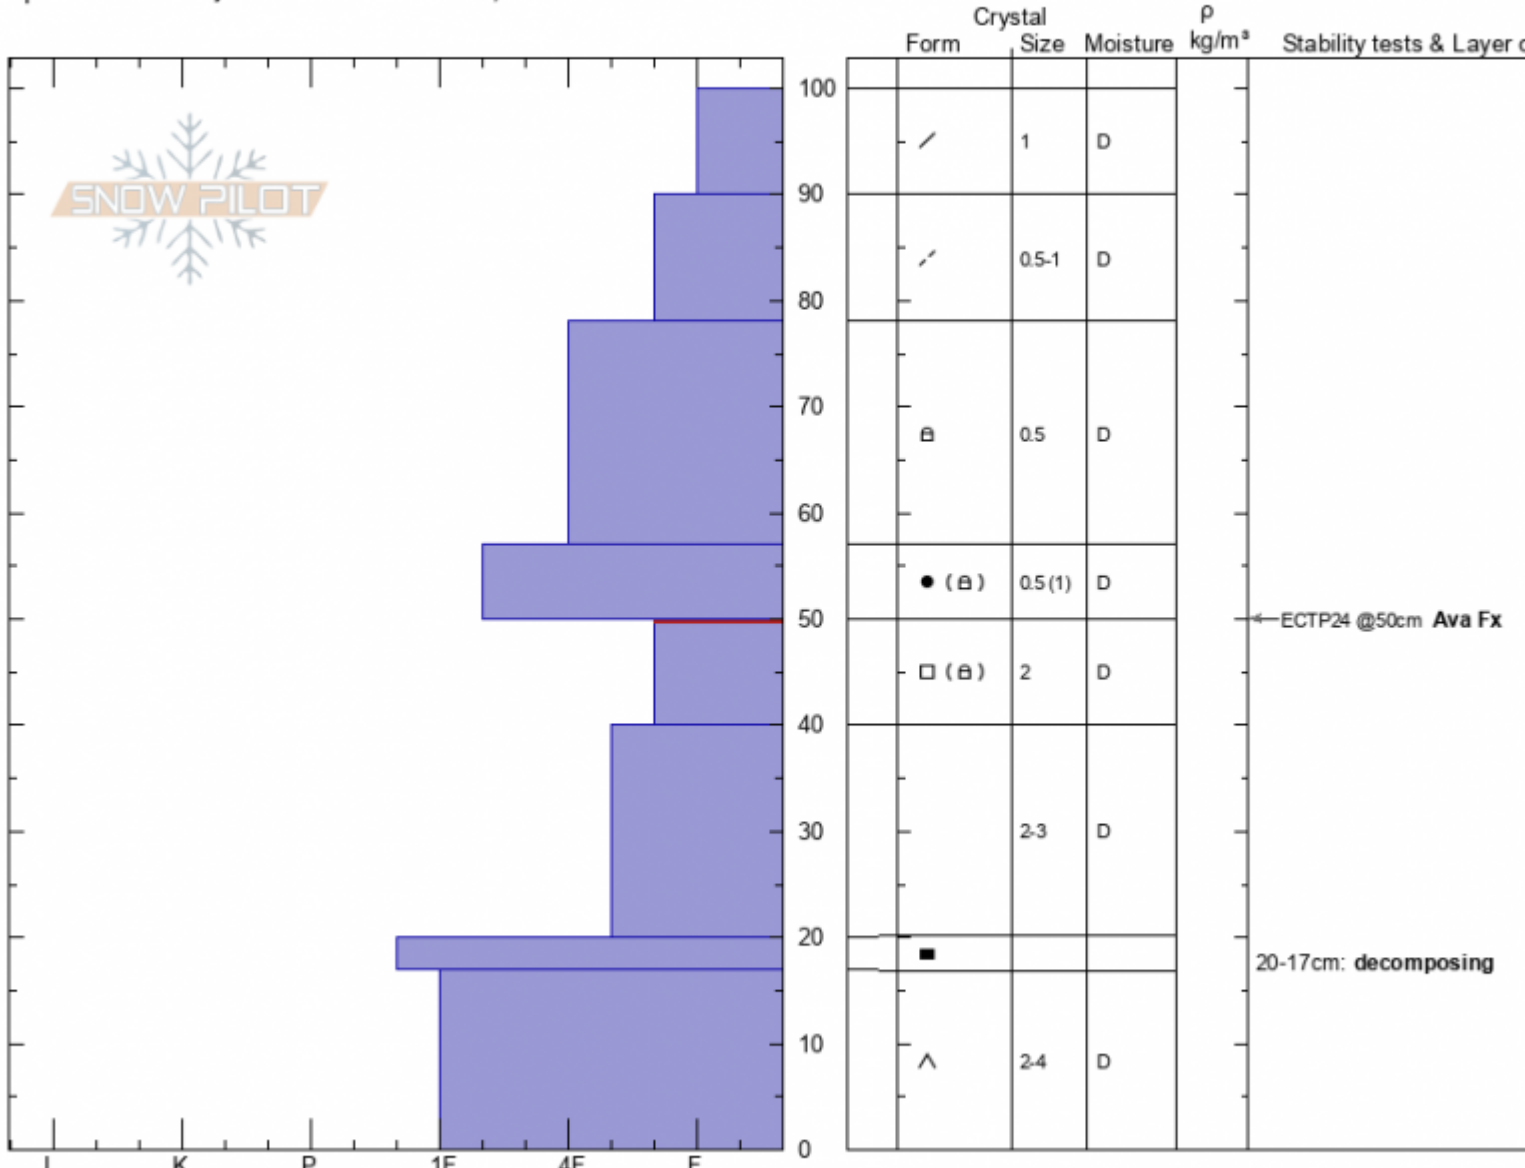

The Fin Avalanche
Absaroka Range
MT
 Elevation: **9775 ft**
 Aspect: **82°**
 Specifics: Pit is adjacent to avalanche: crown; Near Avalanche at

Doug Chabot-Admin
01/09/2021 - 1:00pm
 Co-ord: **45.00608N, -109.95671W**
 Slope Angle: **33°**
 Wind Loading: **no**

Stability:
 Air Temperature: **-7°C**
 Sky Cover: **CLR**
 Precipitation: **NO**
 Wind: **Calm**

HS: **100** Layer Notes:
 50-40cm: **Problematic layer**
 20-17cm: **decomposing**

Notes: The avalanche caught and partially buried three skiers. Info and pictures are here: <https://www.mtavalanche.com/node/23644>

Advisory Region
 Cooke City
 Longitude
 -109.95W
 Latitude
 45.00N

Avalanche Details: [Skier triggered, caught and injured on The Fin](#)
 Cooke City, 2021-01-10