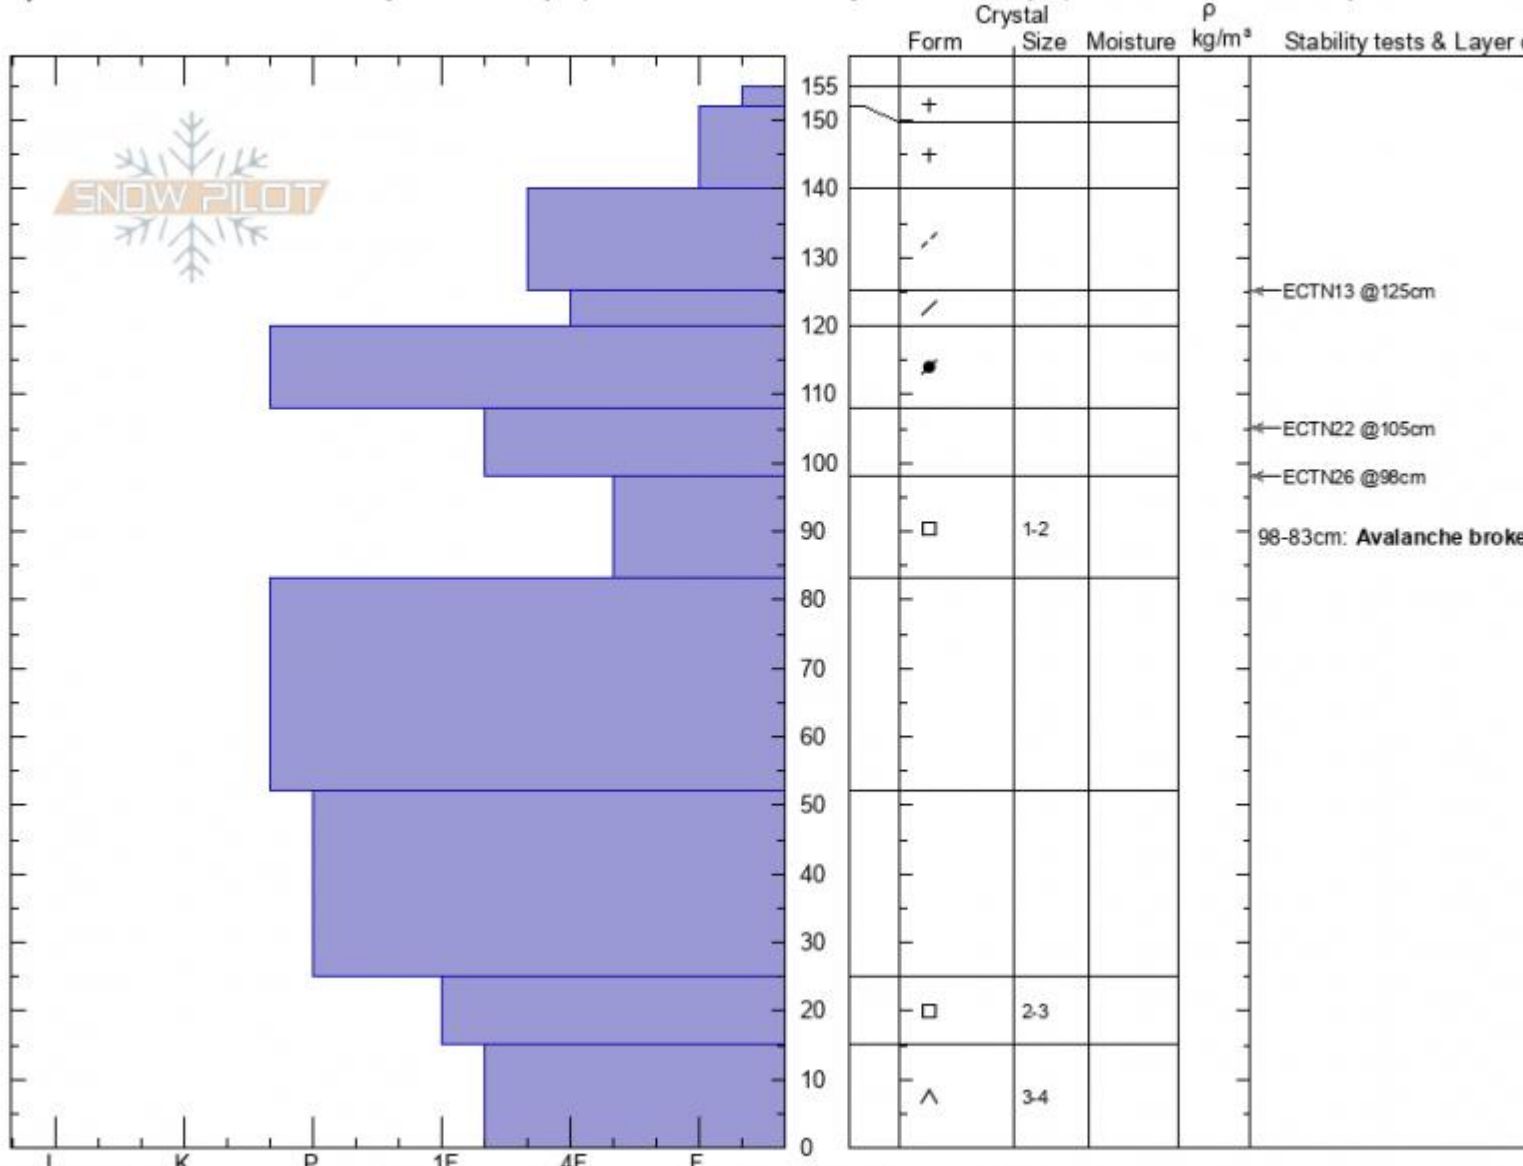

Beaver Creek Crown
 Madison Range-N
 MT
 Elevation: 9400 ft
 Aspect: 5°

Ian Hoyer
 01/08/2021 - 12:00pm
 Co-ord: 45.16978N, -111.36992W
 Slope Angle: 37°
 Wind Loading: previous

Stability: **poor**
 Air Temperature: 19°F
 Sky Cover: **FEW**
 Precipitation: **NO**
 Wind: **Calm**

HS: 155 Layer Notes:
 98-83cm: **Avalanche broke on b**
 98-83cm: **Problematic layer**

Specifics: Recent avalanche activity on similar slopes; Recent avalanche activity on different slopes; Snowmobile tracks on slope

Notes: Dug in the crown of an avalanche triggered by a snowmobiler the previous afternoon (1/7/21).

Advisory Region
 Northern Madison
 Longitude
 -111.38W
 Latitude
 45.17N

Avalanche Details: [Rider triggered large, wide slide on Buck Ridge](#)
 Northern Madison, 2021-01-08