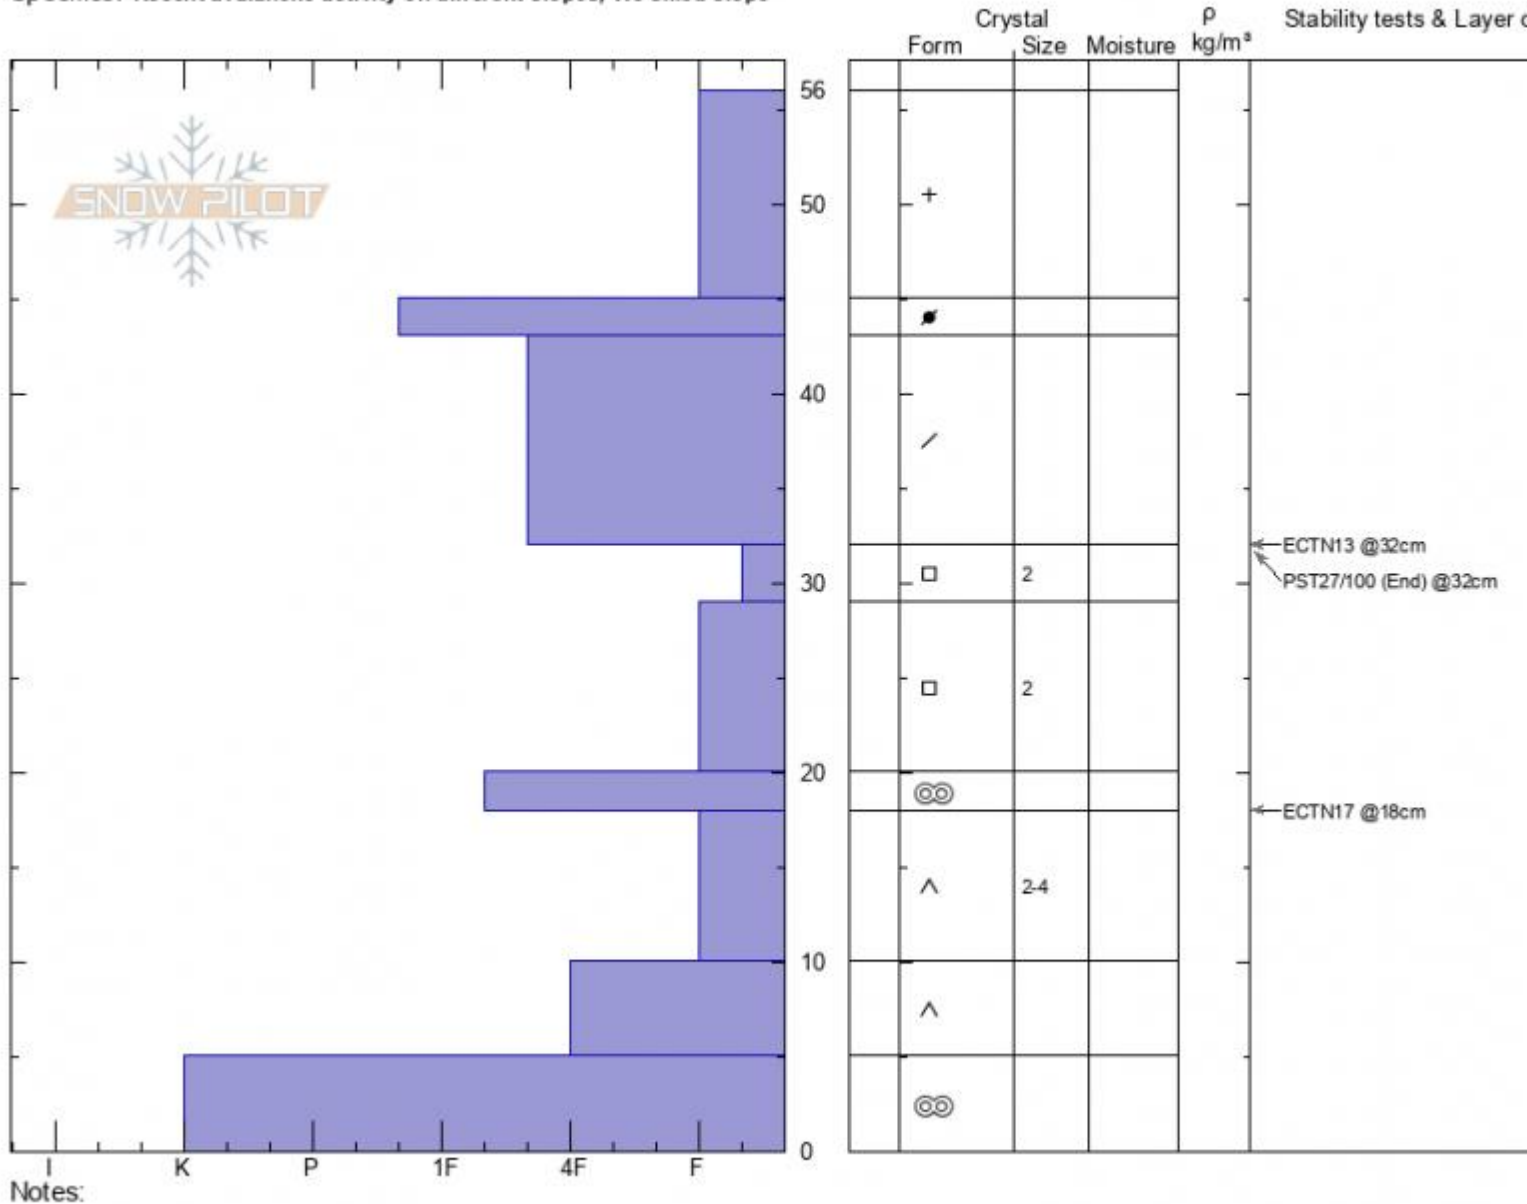

The Throne (Lower)
Cooke City
MT
 Elevation: **8000 ft**
 Aspect: **95°**
 Specifics: Recent avalanche activity on different slopes; We skied slope

Ian Hoyer
12/26/2020 - 11:00am
 Co-ord: **45.88455N, -110.94951W**
 Slope Angle: **30°**
 Wind Loading: **no**

Stability: **Fair**
 Air Temperature:
 Sky Cover: **OVC**
 Precipitation: **S-1**
 Wind: **S Light Breeze**

HS: **56** Layer Notes:
 PF: **50** 32-29cm: **Problematic layer**
 PS: **20**

Advisory Region
 Bridger Range
 Longitude
 -110.95W
 Latitude
 45.88N

Forecast link: [GNFAC Avalanche Forecast for Mon Dec 28, 2020](#)
 Bridger Range, 2020-12-26