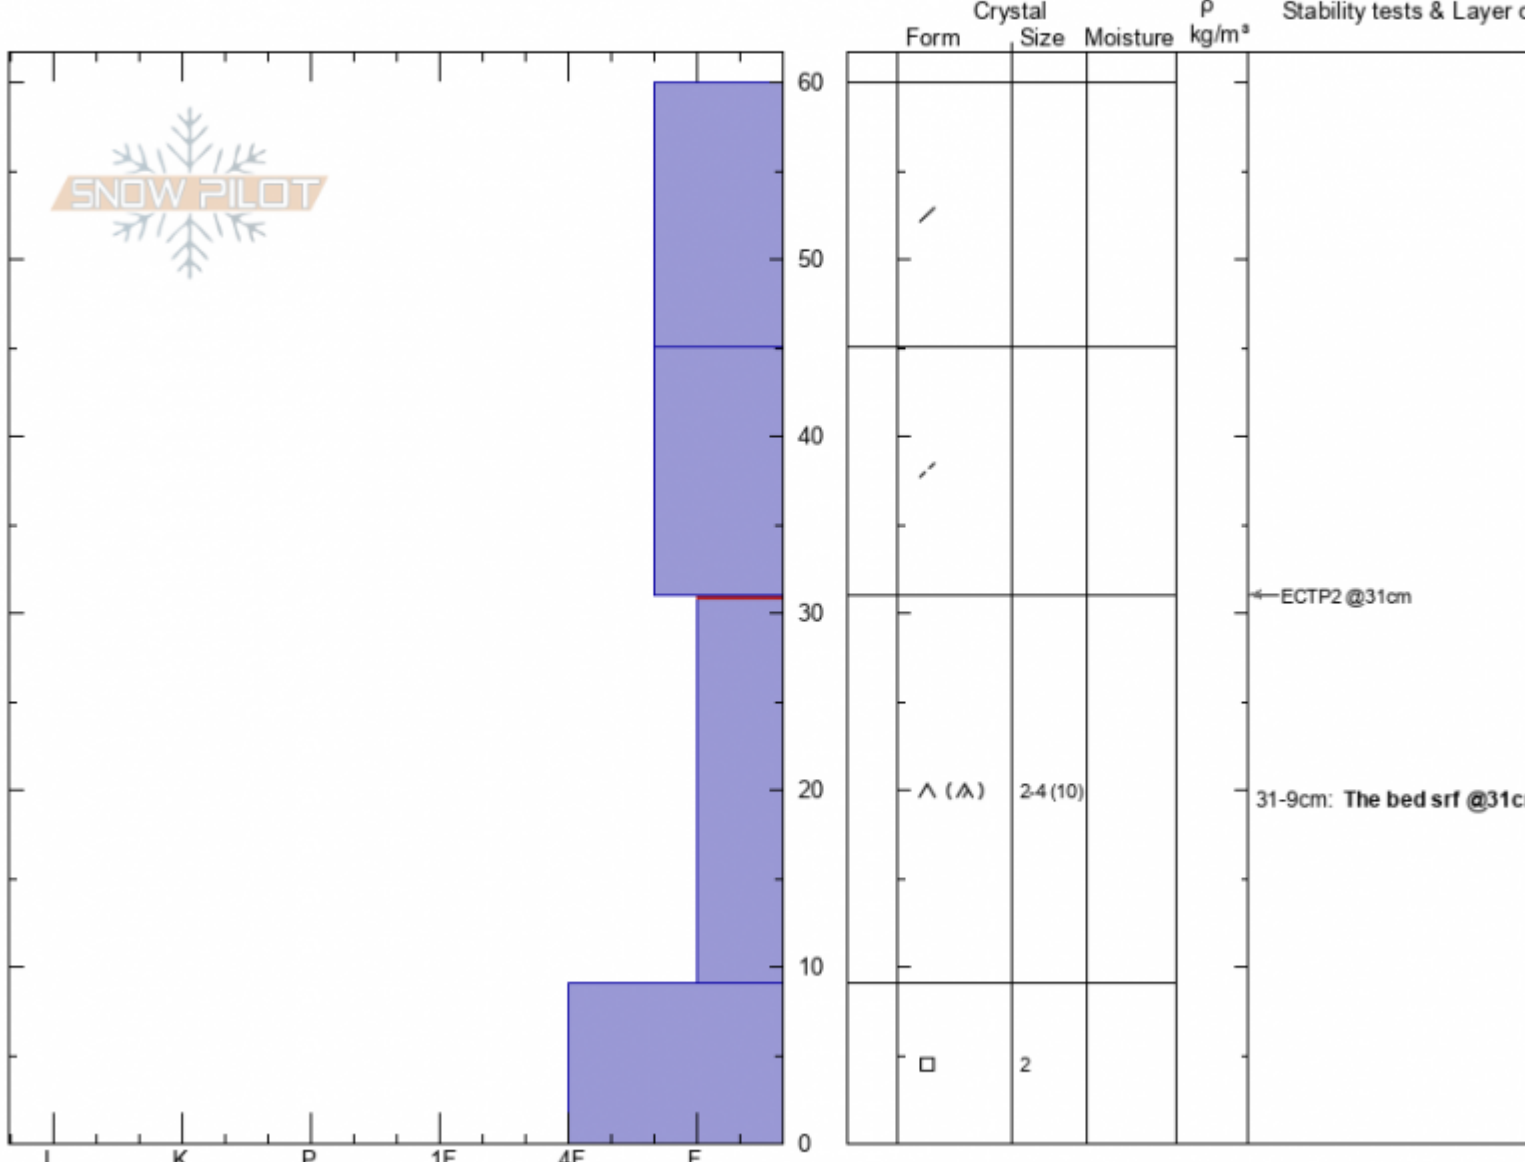

Ski Hill North
Lionhead Range
MT

Elevation: 8121 ft
Aspect: 60°

Doug Chabot-Admin
12/20/2020 - 12:30pm
Co-ord: 44.70338N, -111.29811W
Slope Angle: 24°
Wind Loading: no

Stability: **Poor**
Air Temperature: -7°C
Sky Cover: **OVC**
Precipitation: **S-1**
Wind: **SW Moderate**

HS: 60
Layer Notes:
31-9cm: The bed srf @31cm
31-9cm: Problematic layer

Specifics: Pit is adjacent to avalanche: other; Collapsing, widespread; Cracking; Recent avalanche activity on similar slopes; Instability rapidly ri

Advisory Region
Lionhead Range
Longitude
-111.29W
Latitude
44.70N

Avalanche Details: [Two skier triggered slides at Lionhead](#)
Lionhead Range, 2020-12-20