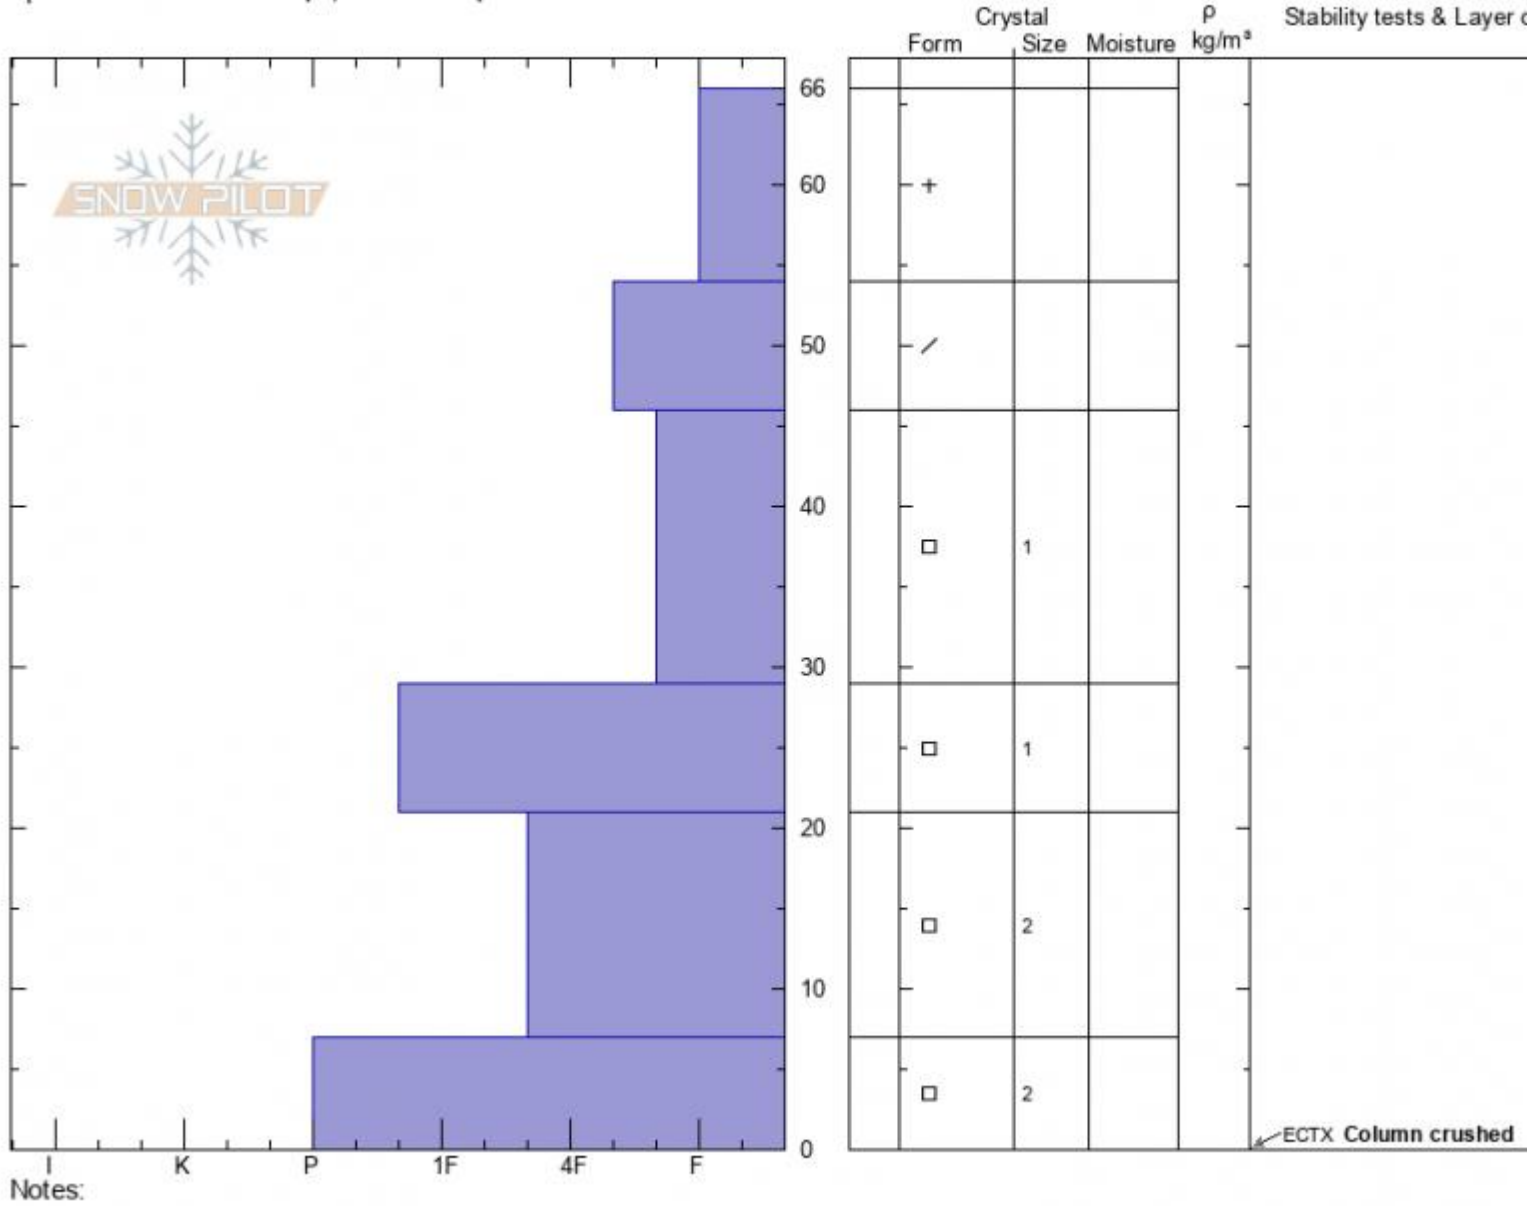

The Ramp
Bridger Range
MT
 Elevation: **8000 ft**
 Aspect: **45°**
 Specifics: **Ski tracks on slope; We skied slope**

Ian Hoyer
12/15/2020 - 11:15am
 Co-ord: **45.82954N, -110.93067W**
 Slope Angle: **35°**
 Wind Loading: **no**

Stability: **Good**
 Air Temperature: **17°F**
 Sky Cover: **FEW**
 Precipitation: **NO**
 Wind: **S Light Breeze**

HS: **66** Layer Notes:
 PF: **60** 21-7cm: **Problematic layer**
 PS: **40**

Advisory Region
 Bridger Range
 Longitude
 -110.93W
 Latitude
 45.83N

Forecast link: [GNFAC Avalanche Forecast for Wed Dec 16, 2020](#)
 Bridger Range, 2020-12-15