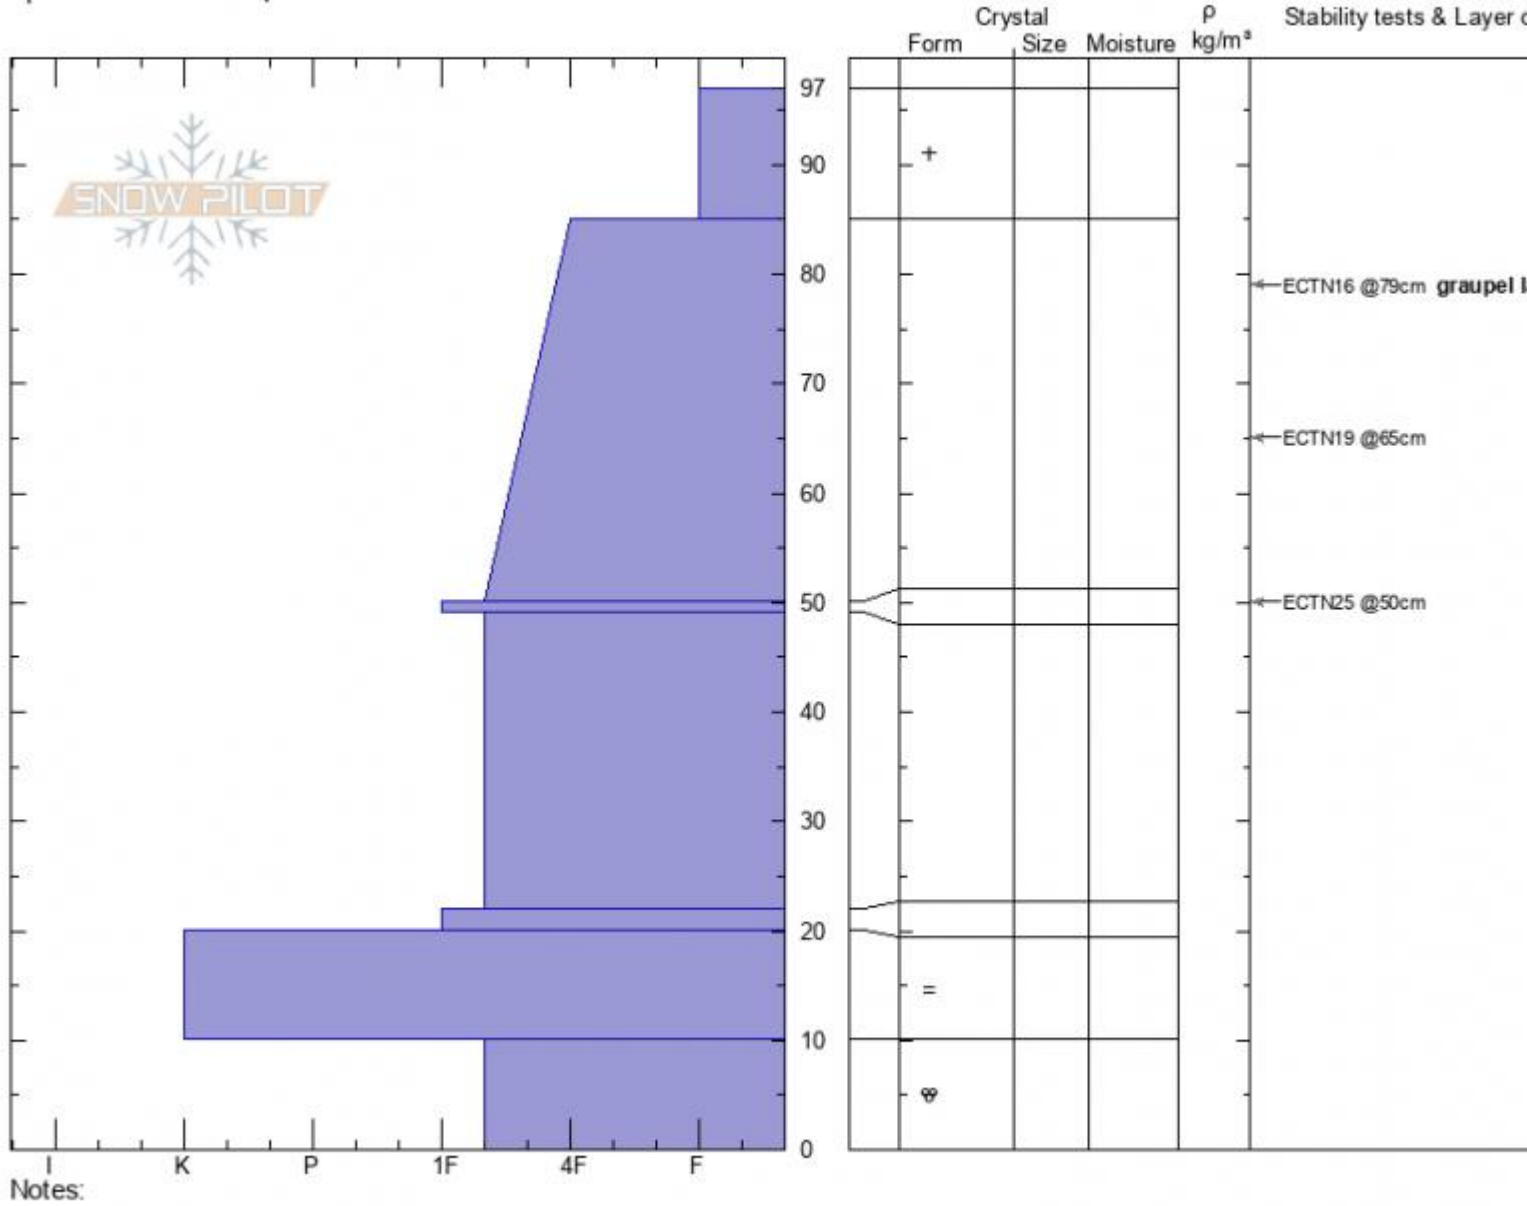

east Mt. Republic
Absaroka Range
MT
Elevation: 9398 ft
Aspect: 56°
Specifics: We skied slope

Beau Fredlund
10/23/2020 - 10:45am
Co-ord: 45.00521N, -109.94418E
Slope Angle: 27°
Wind Loading:

Stability:
Air Temperature:
Sky Cover: **BKN**
Precipitation:
Wind: **SW**

HS: **97** Layer Notes:
85-50cm: **Problematic layer**

Advisory Region
Cooke City
Longitude
-109.96W
Latitude
45.00N

Forecast link: [GNFAC Avalanche Forecast for Mon Nov 9, 2020](#)
Cooke City, 2020-11-07