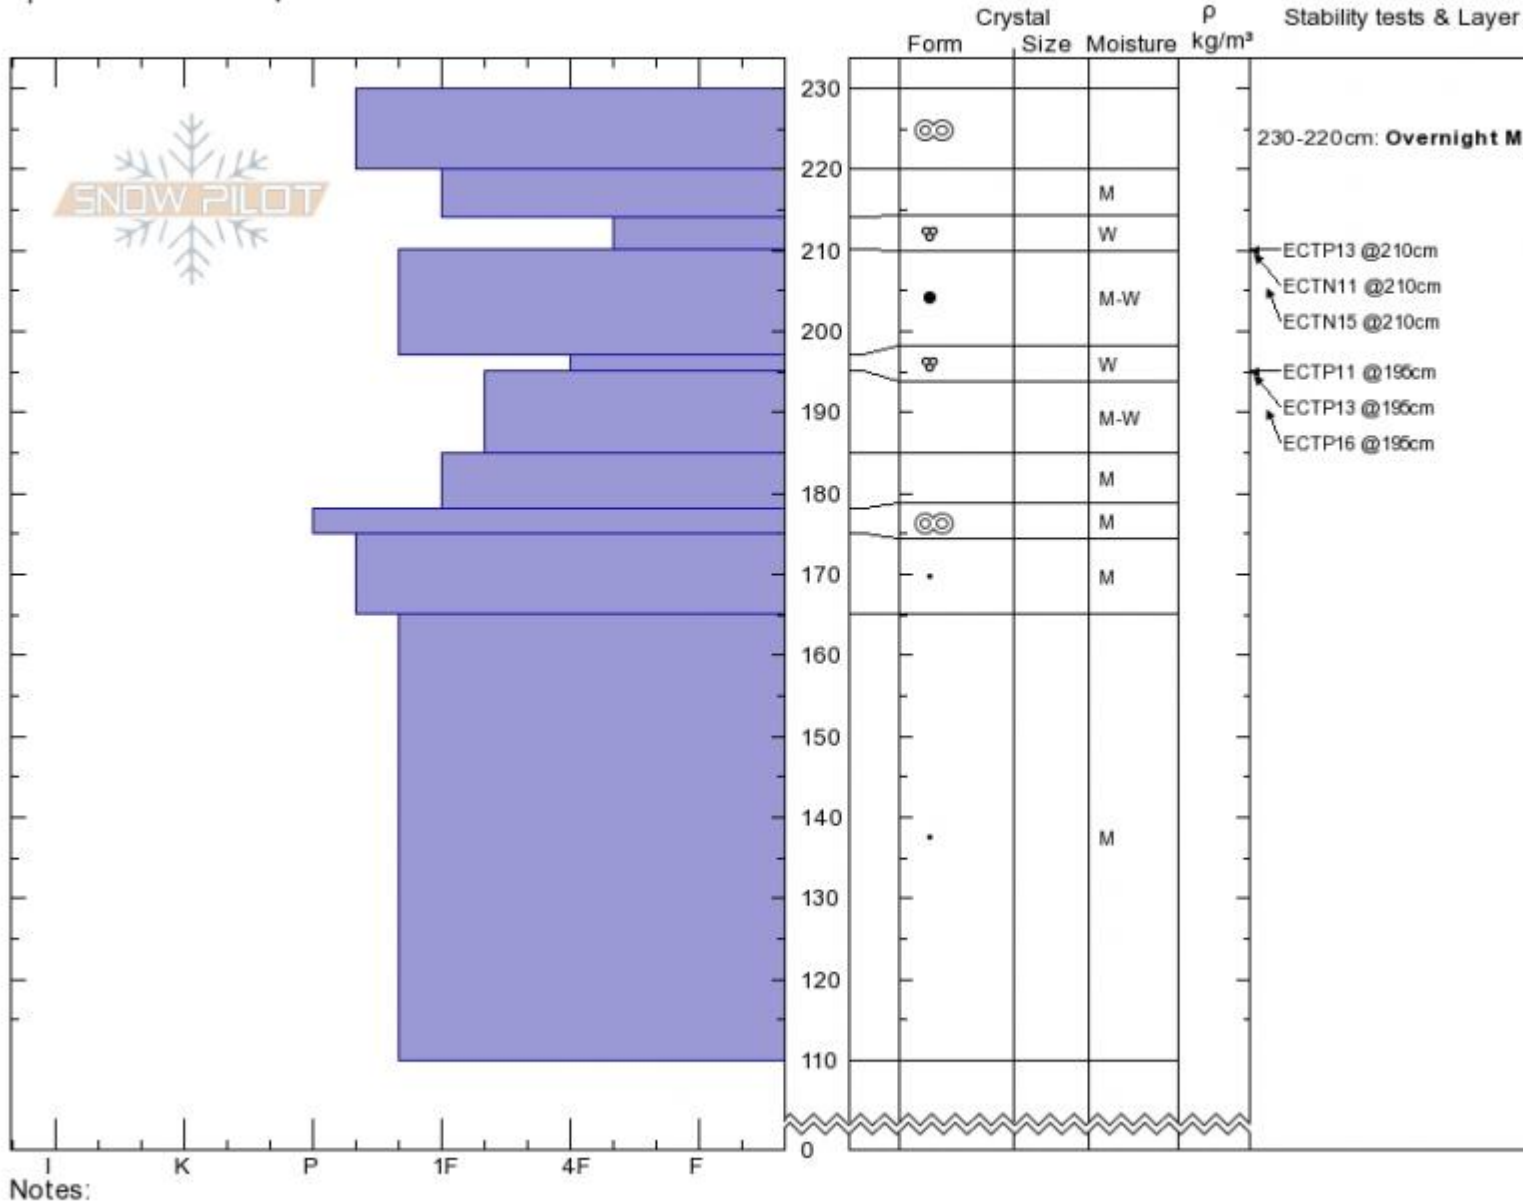

**Fingers Meadow**  
**Bridger Range**  
**MT**  
 Elevation: **7879 ft**  
 Aspect: **90°**  
 Specifics: **We skied slope**

**Alex Marienthal**  
**04/08/2020 - 9:30am**  
 Co-ord: **45.80619N, -110.92669W**  
 Slope Angle: **24°**  
 Wind Loading: **no**

Stability: **Good**  
 Air Temperature:  
 Sky Cover: **CLR**  
 Precipitation: **NO**  
 Wind: **Calm**

HS:**230** Layer Notes:  
 PF:**20** 230-220cm: **Overnight MFcr**  
 PS:**2** 197-195cm: **Problematic layer**

Advisory Region  
 Bridger Range  
 Longitude  
 -110.92W  
 Latitude  
 45.82N  
 Bridger Range, 2020-04-08