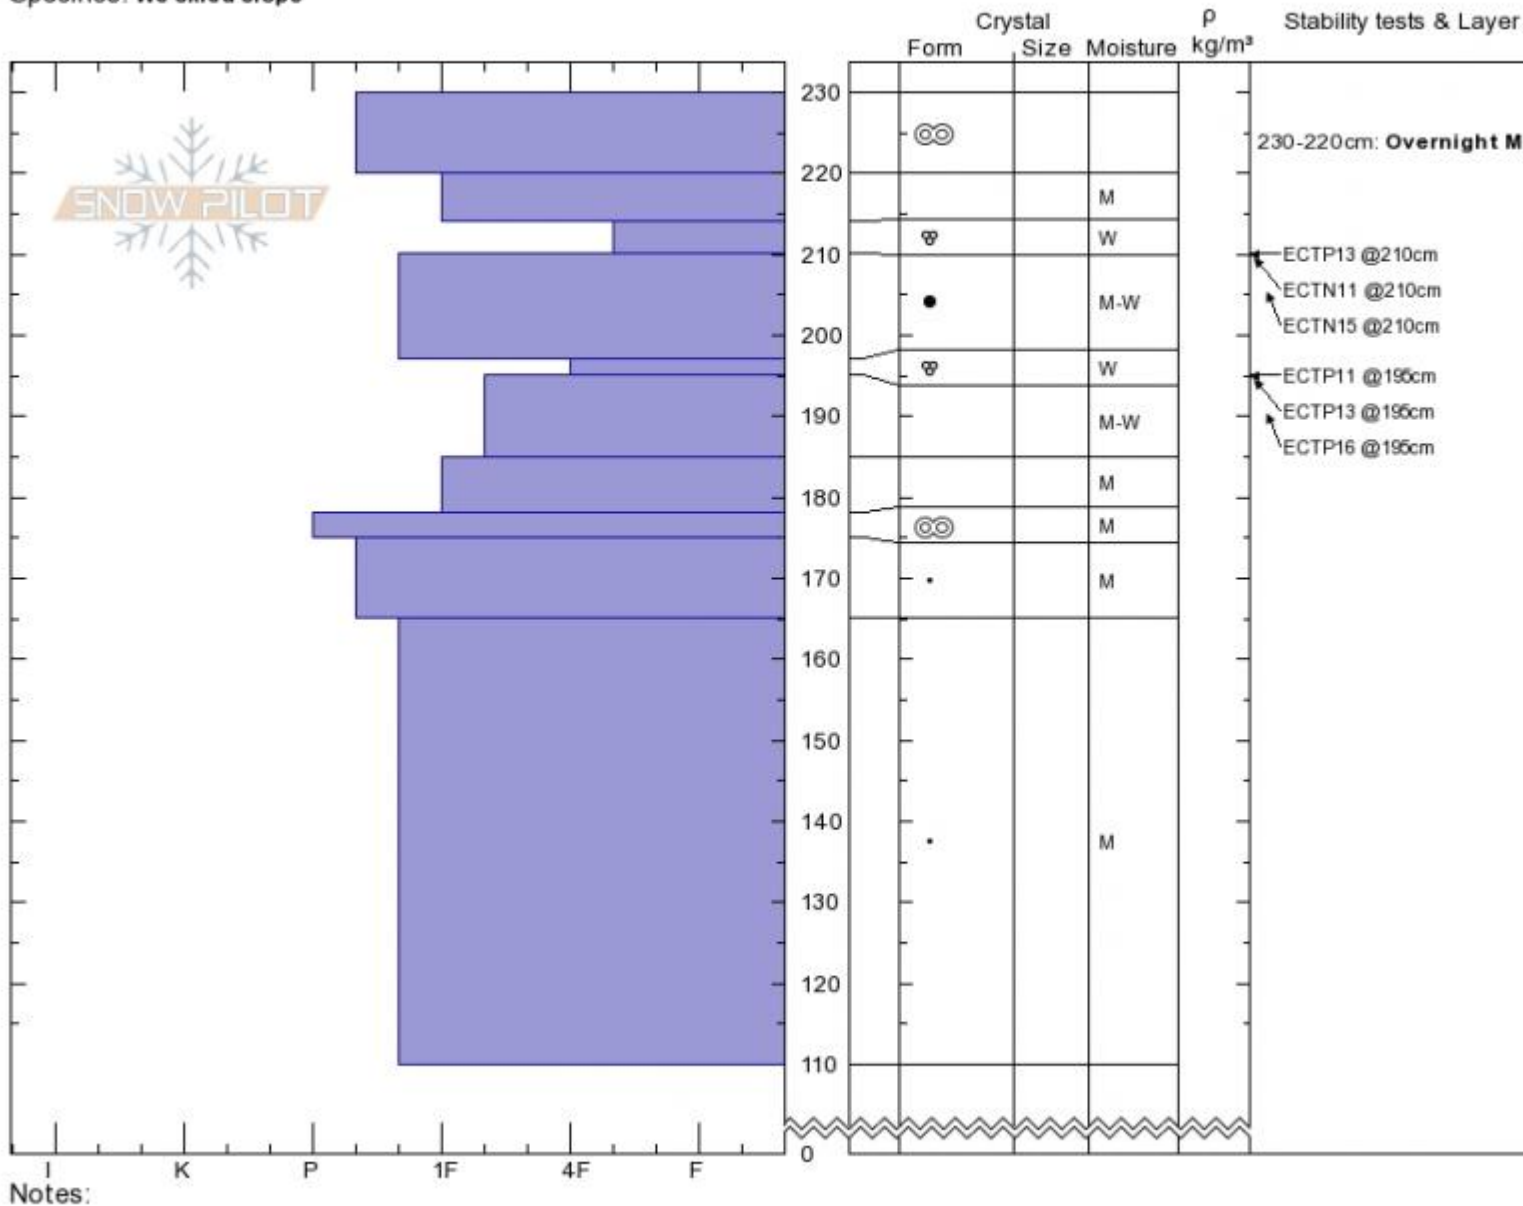

**Fingers Meadow**  
**Bridger Range**  
**MT**  
 Elevation: **7879 ft**  
 Aspect: **90°**  
 Specifics: **We skied slope**

**Alex Marienthal**  
**04/08/2020 - 9:30am**  
 Co-ord: **45.80619N, -110.92669W**  
 Slope Angle: **24°**  
 Wind Loading: **no**

Stability: **Good**  
 Air Temperature:  
 Sky Cover: **CLR**  
 Precipitation: **NO**  
 Wind: **Calm**

HS:**230** Layer Notes:  
 PF:**20** 230-220cm: **Overnight MFcr**  
 PS:**2** 197-195cm: **Problematic layer**

Advisory Region  
 Bridger Range  
 Longitude  
 -110.92W  
 Latitude  
 45.82N  
 Bridger Range, 2020-04-08