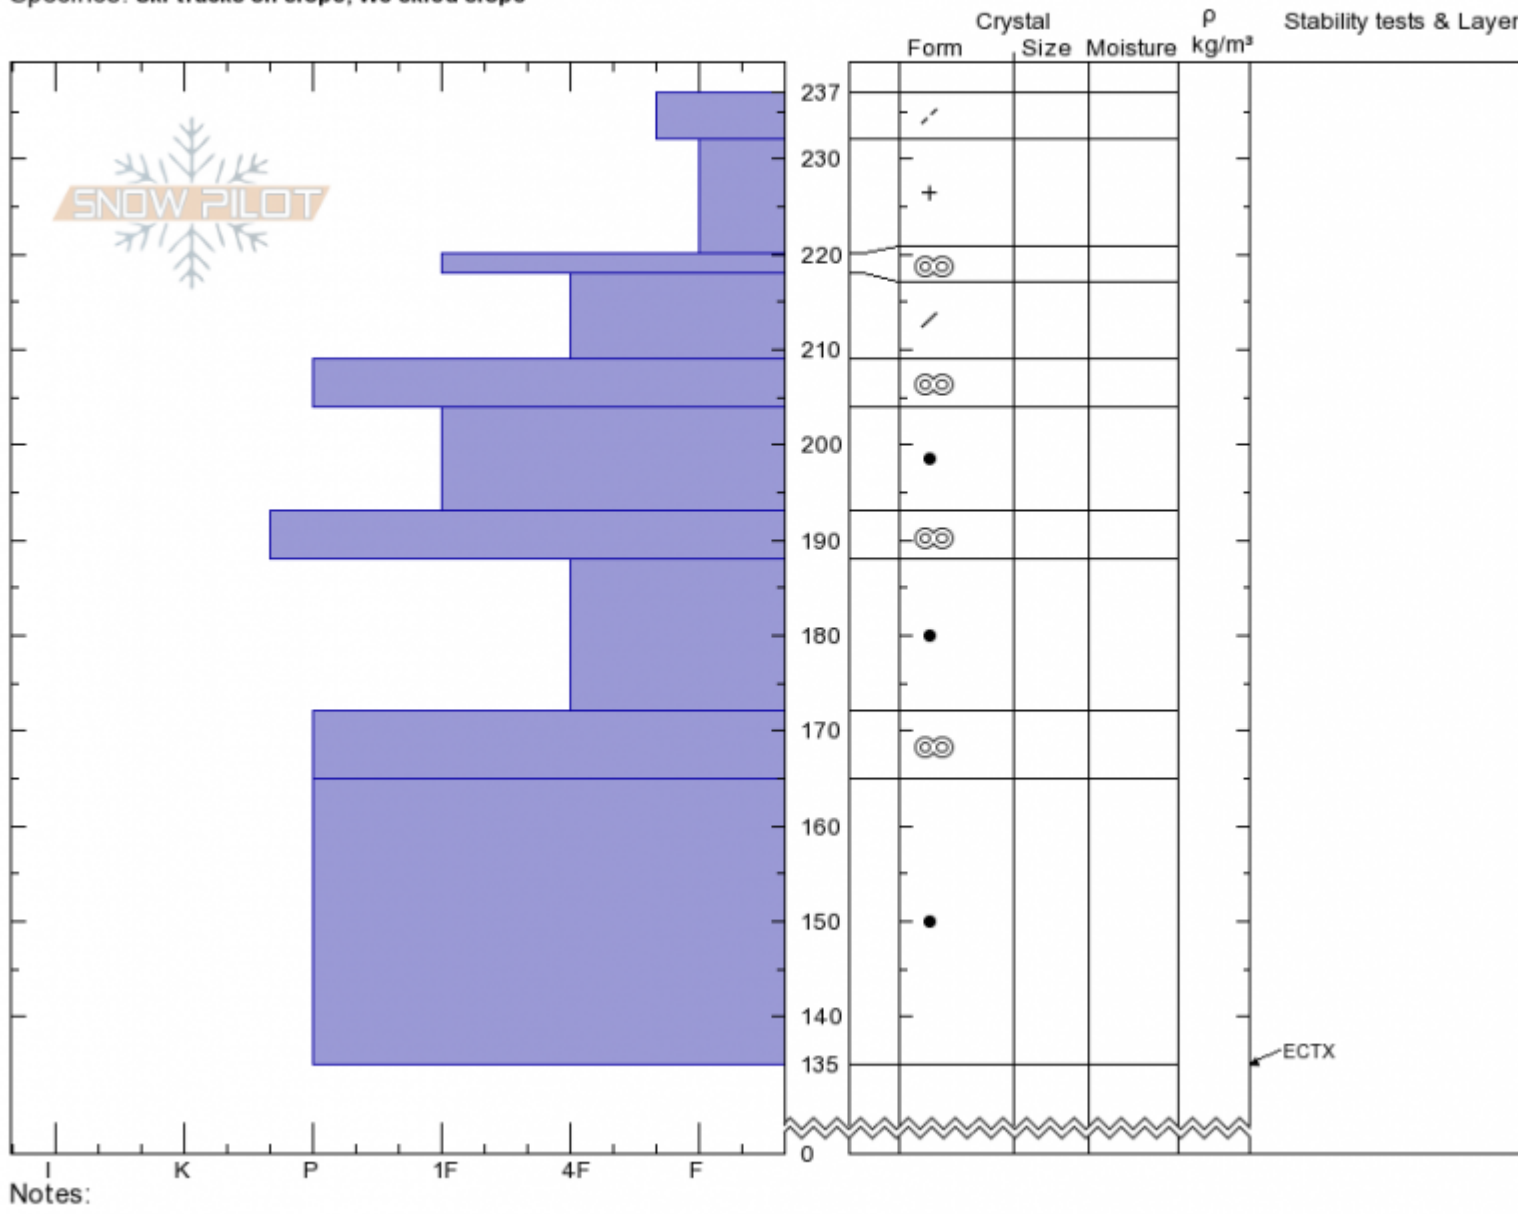

Beehive Low
Madison Range-N
MT
 Elevation: **8681 ft**
 Aspect: **250°**
 Specifics: **Ski tracks on slope; We skied slope**

Doug Chabot-Admin
04/03/2020 - 10:10am
 Co-ord: **45.32324N, -111.38493W**
 Slope Angle: **22°**
 Wind Loading:

Stability: **Very Good** HS:**237** Layer Notes:
 Air Temperature: **-9°C**
 Sky Cover: **CLR**
 Precipitation: **NO**
 Wind:

Advisory Region
 Northern Madison
 Longitude
 -111.39W
 Latitude
 45.34N
 Northern Madison, 2020-04-03