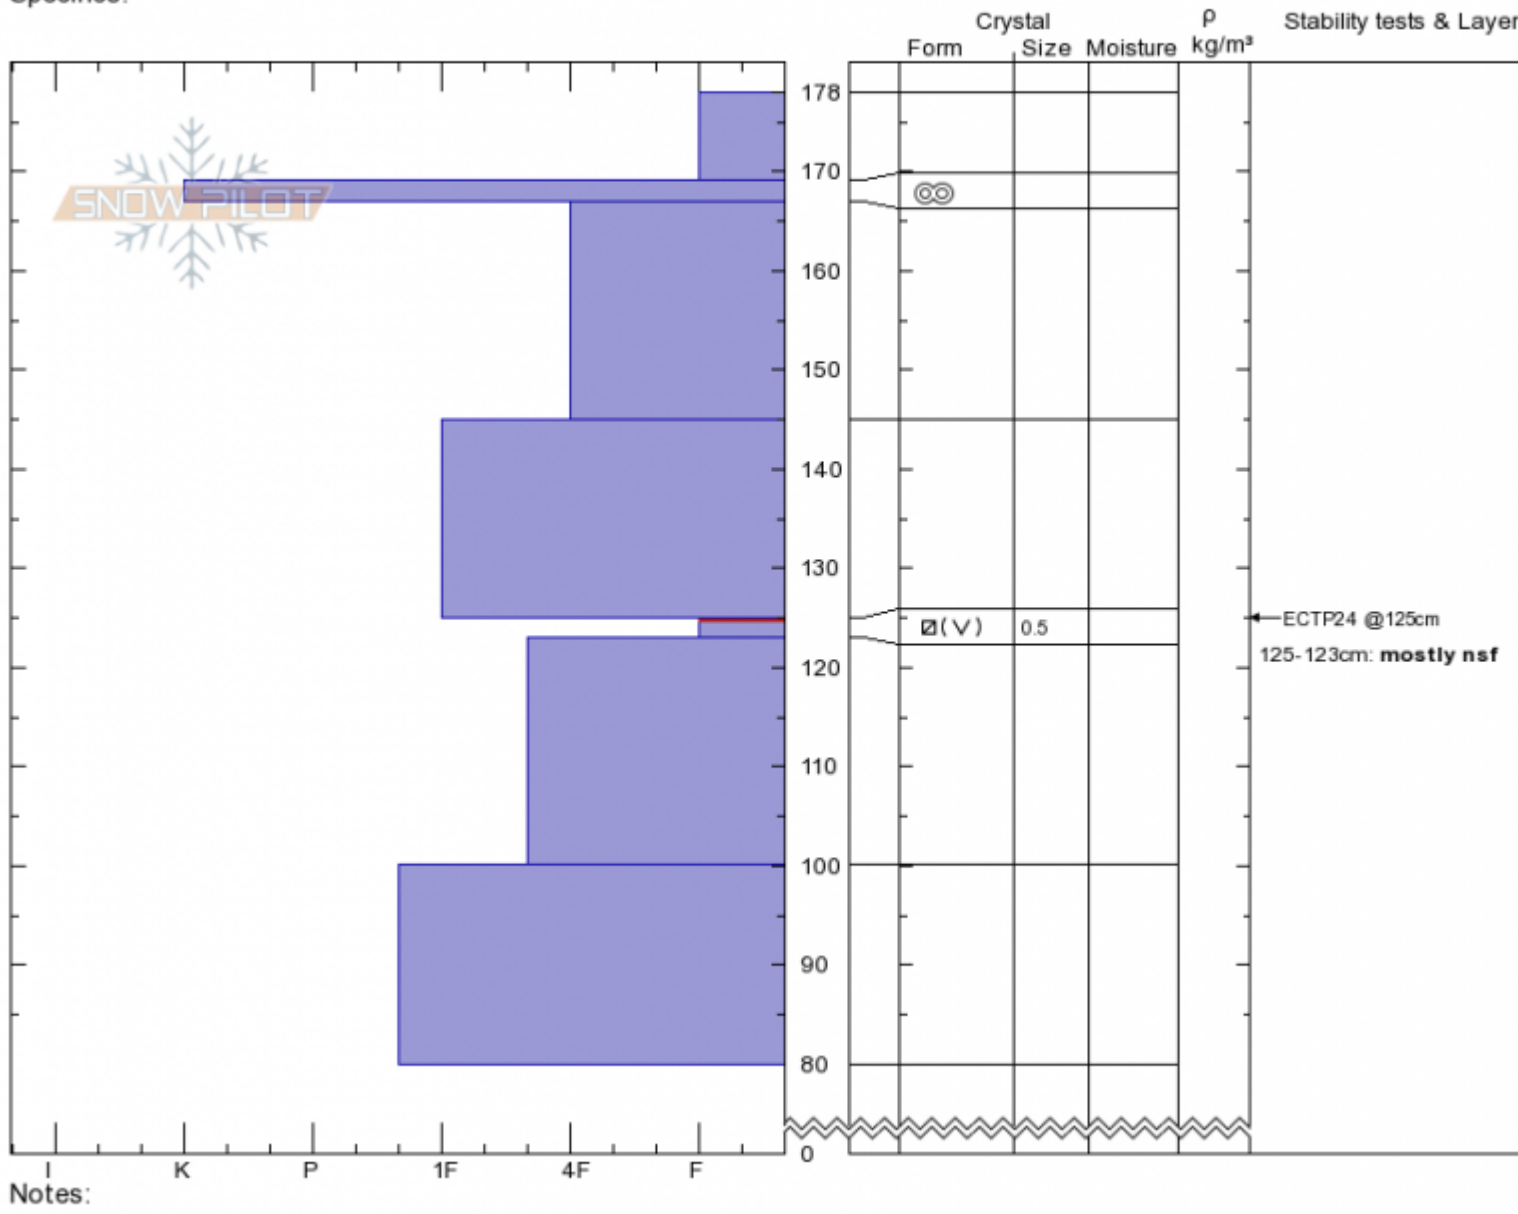

Marge
Lionhead Range
MT
 Elevation: **8918 ft**
 Aspect: **75°**
 Specifics:

Doug Chabot-Admin
03/27/2020 - 12:30pm
 Co-ord: **44.71511N, -111.31721W**
 Slope Angle: **28°**
 Wind Loading: **previous**

Stability: **Fair**
 Air Temperature: **2°C**
 Sky Cover: **SCT**
 Precipitation: **NO**
 Wind:

HS:**178** Layer Notes:
 125-123cm: **mostly nsf**
 125-123cm: **Problematic layer**

Notes:
 Advisory Region
 Lionhead Range
 Longitude
 -111.32W
 Latitude
 44.71N
 Lionhead Range, 2020-03-28