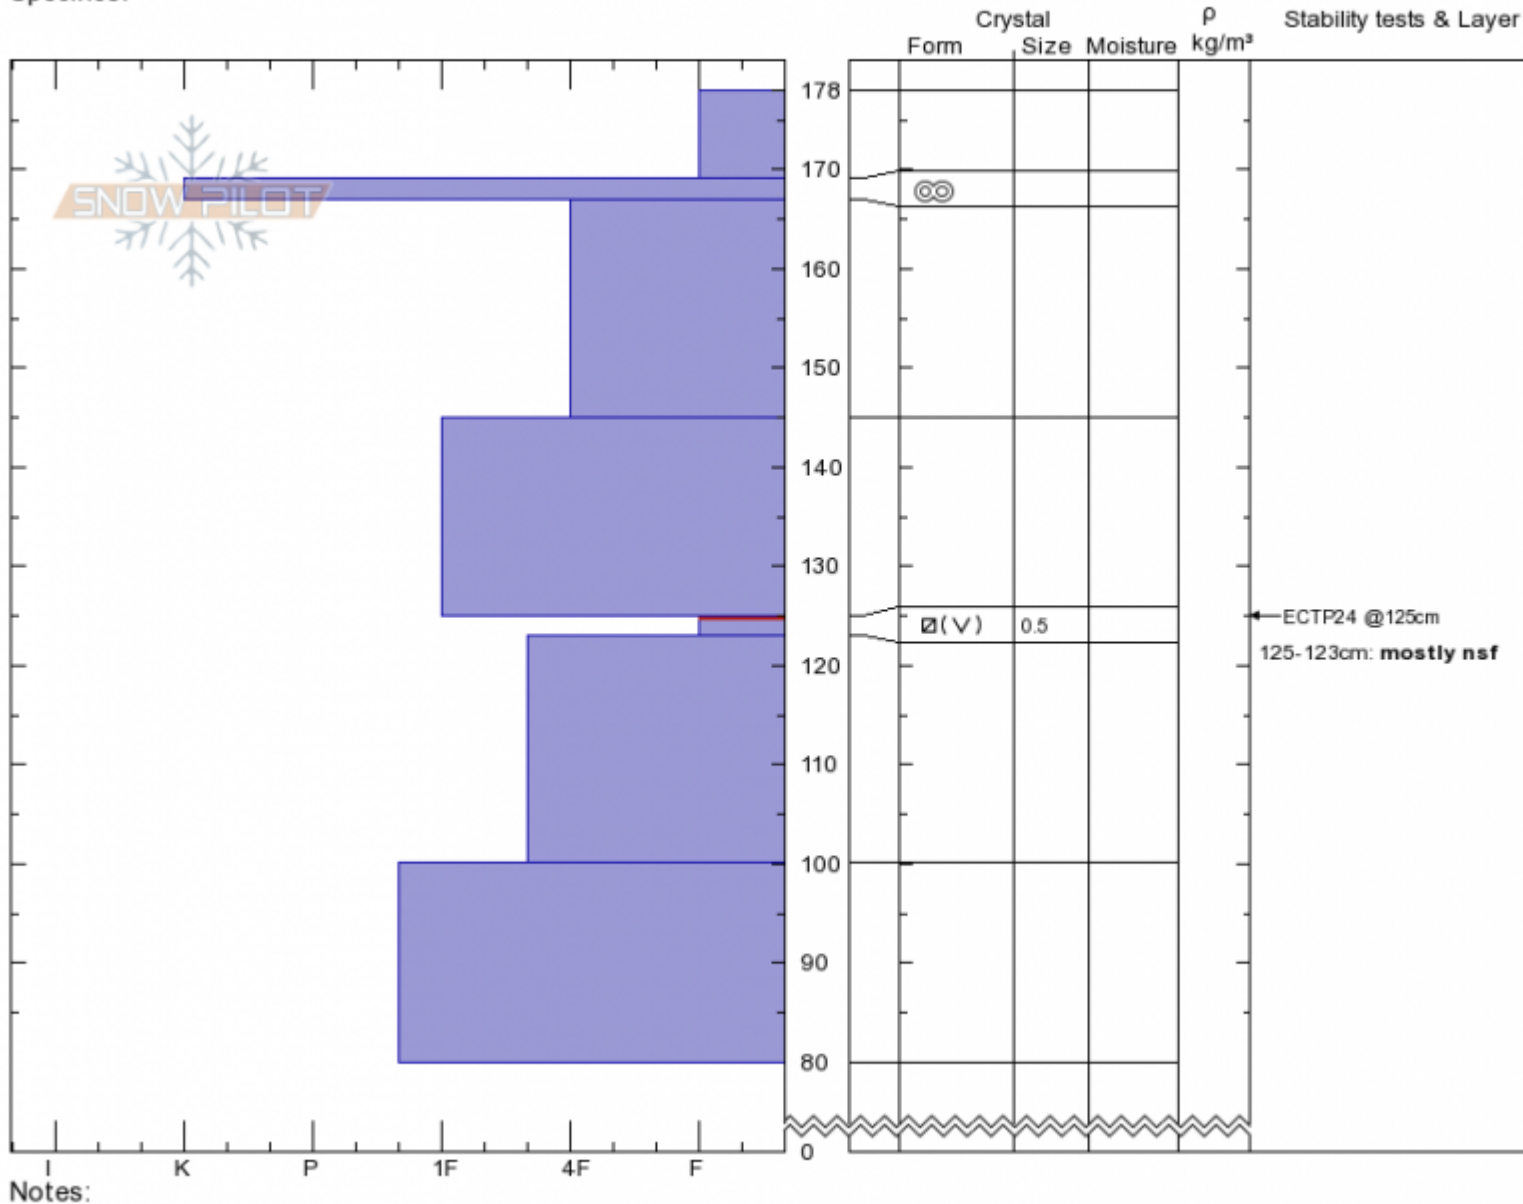

Marge
Lionhead Range
MT
 Elevation: **8918 ft**
 Aspect: **75°**
 Specifics:

Doug Chabot-Admin
03/27/2020 - 12:30pm
 Co-ord: **44.71511N, -111.31721W**
 Slope Angle: **28°**
 Wind Loading: **previous**

Stability: **Fair**
 Air Temperature: **2°C**
 Sky Cover: **SCT**
 Precipitation: **NO**
 Wind:

HS:178 Layer Notes:
 125-123cm: **mostly nsf**
 125-123cm: **Problematic layer**

Advisory Region
 Lionhead Range
 Longitude
 -111.32W
 Latitude
 44.71N
 Lionhead Range, 2020-03-28